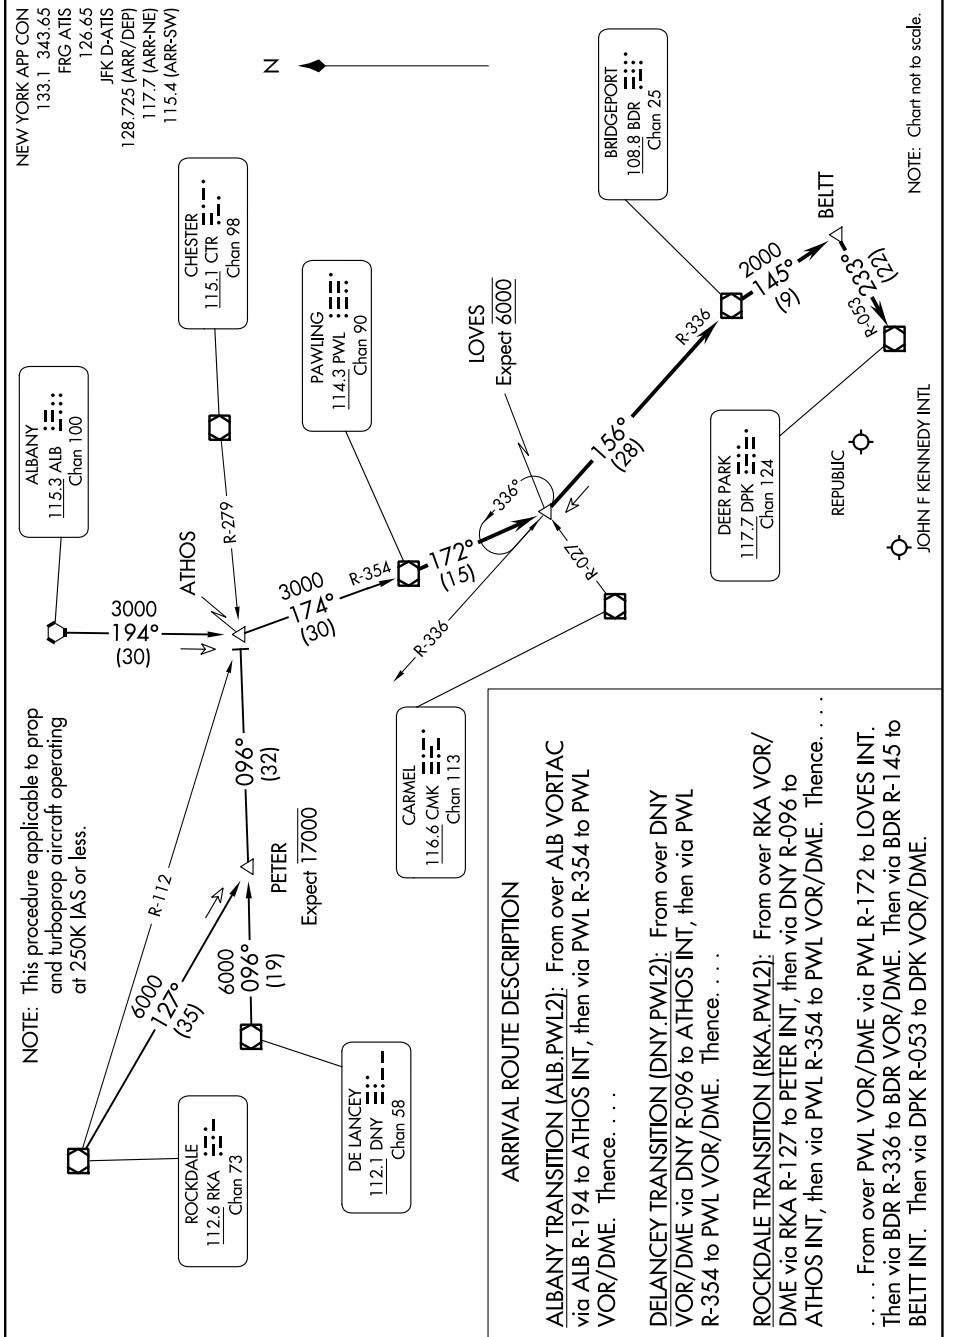

# PAWLING TWO ARRIVAL

NE-2, 13 JUN 2024 to 11 JUL 2024