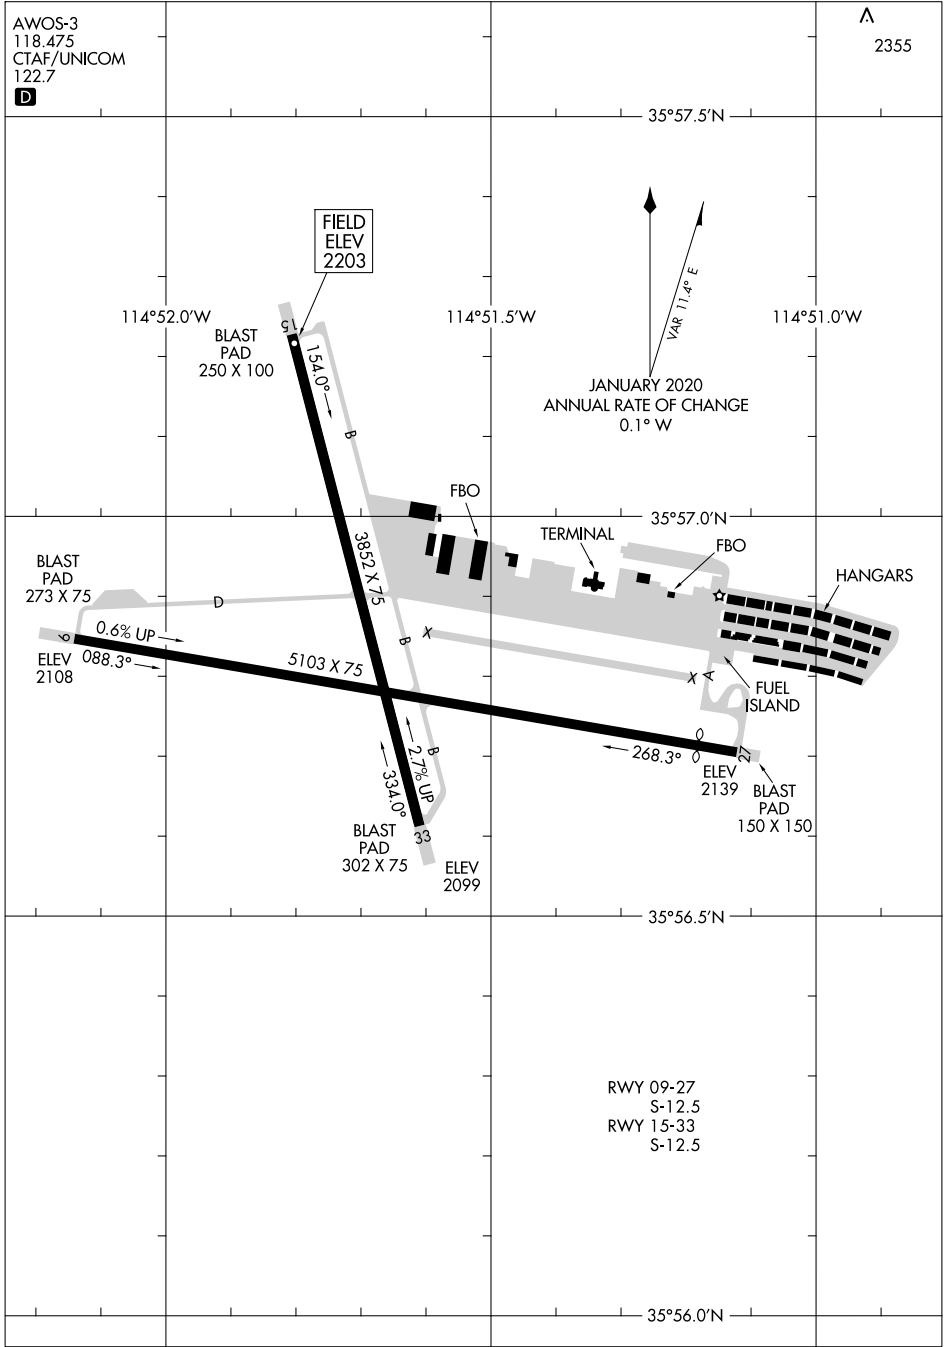

20086

# AIRPORT DIAGRAM

AL-612 (FAA)

**BOULDER CITY MUNI (BVU)**  
BOULDER CITY, NEVADA

AWOS-3  
118.475  
CTAF/UNICOM  
122.7

A  
2355

SW-4, 13 JUN 2024 to 11 JUL 2024

SW-4, 13 JUN 2024 to 11 JUL 2024

# AIRPORT DIAGRAM

20086

**BOULDER CITY, NEVADA**  
**BOULDER CITY MUNI (BVU)**