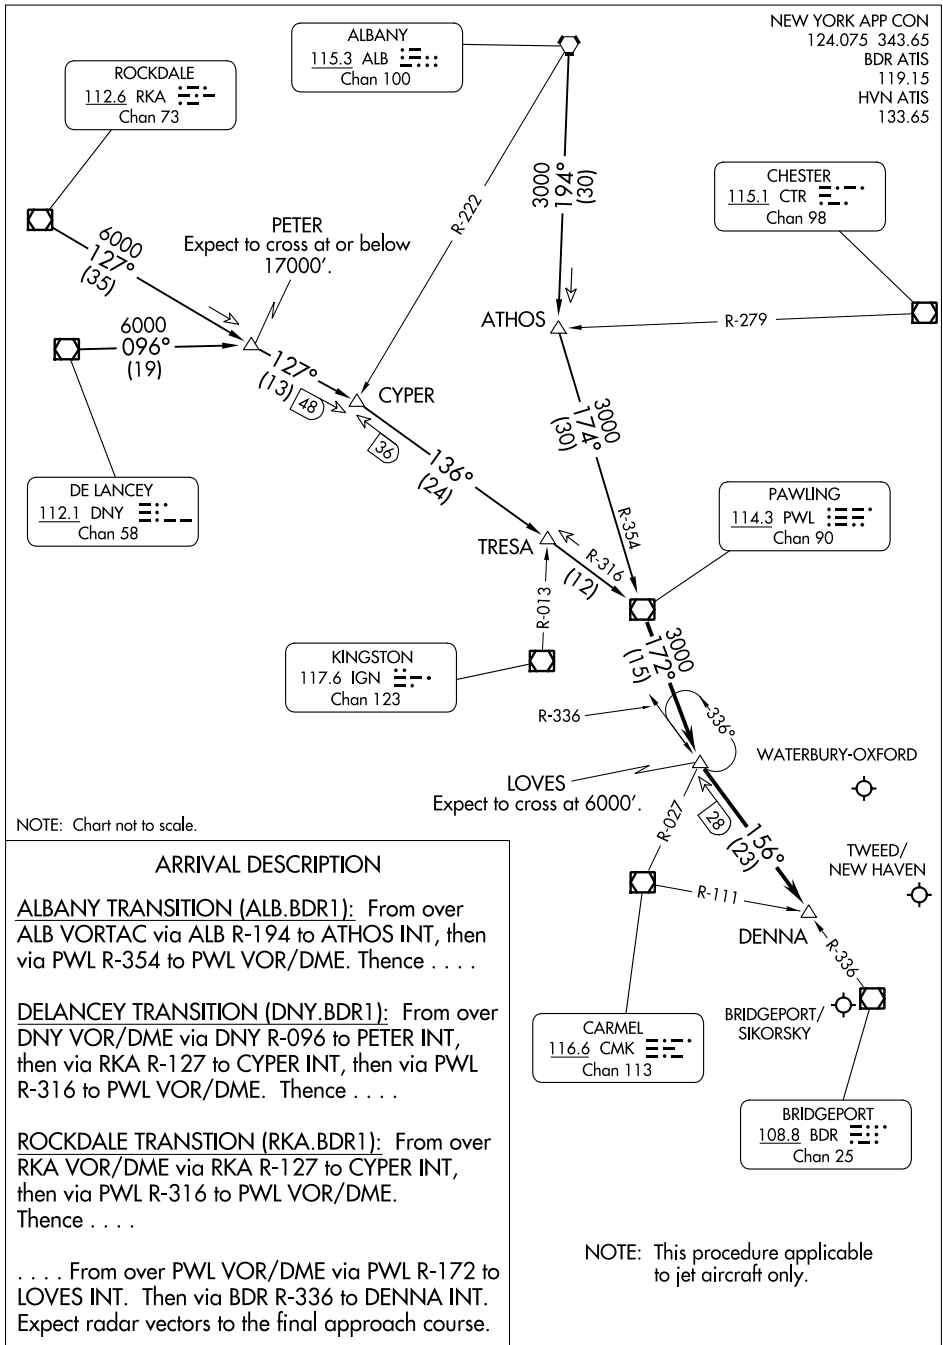

BRIDGEPORT ONE ARRIVAL

AL-621 (FAA)

BRIDGEPORT, CONNECTICUT

NE-1, 13 JUN 2024 to 11 JUL 2024

NE-1, 13 JUN 2024 to 11 JUL 2024

BRIDGEPORT ONE ARRIVAL

BRIDGEPORT, CONNECTICUT