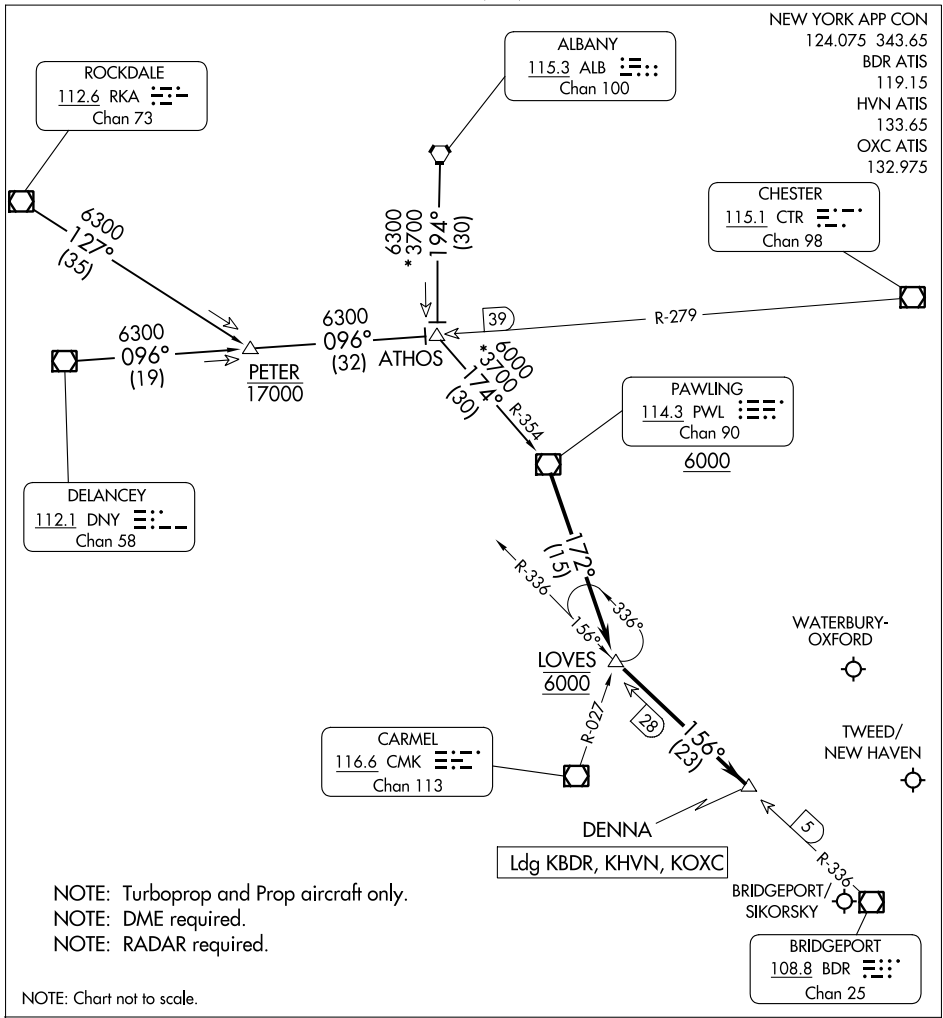

DENNA THREE ARRIVAL

AL-621 (FAA)

BRIDGEPORT, CONNECTICUT

NE-1, 13 JUN 2024 to 11 JUL 2024

NE-1, 13 JUN 2024 to 11 JUL 2024

ARRIVAL ROUTE DESCRIPTION

ALBANY TRANSITION (ALB.DENNA3): From over ALB VORTAC on ALB R-194 to ATHOS, then on PWL R-354 to PWL VOR/DME, thence....

DELANCEY TRANSITION (DNY.DENNA3): From over DNY VOR/DME on DNY R-096 to ATHOS, then on PWL R-354 to PWL VOR/DME, thence....

ROCKDALE TRANSITION (RKA.DENNA3): From over RKA VOR/DME on RKA R-127 to PETER, then on DNY R-096 to ATHOS, then on PWL R-354 to PWL VOR/DME, thence....

....from PWL VOR/DME on PWL R-172 to cross LOVES at 6000, then on BRIDGEPORT (BDR) R-336 to DENNA. Expect RADAR vectors.

DENNA THREE ARRIVAL

BRIDGEPORT, CONNECTICUT