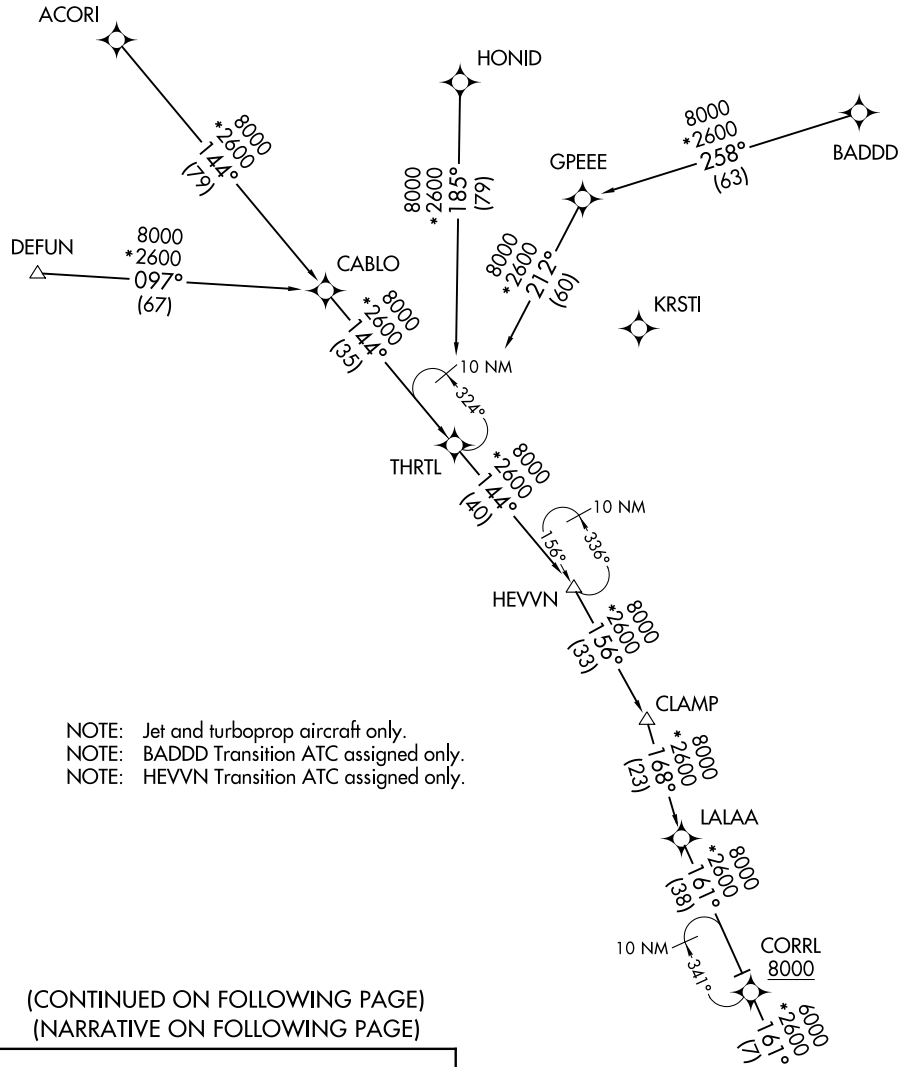

BANGZ ONE ARRIVAL (RNAV)

ST PETERSBURG-CLEARWATER, FLORIDA

RNAV 1 - DME/DME/IRU or GPS.

RADAR required.

TAMPA APP CON
118.8 239.3
PIE ATIS
134.5
SRQ ATIS
124.375

- NOTE: Jet and turboprop aircraft only.
- NOTE: BADDD Transition ATC assigned only.
- NOTE: HEVVN Transition ATC assigned only.

(CONTINUED ON FOLLOWING PAGE)
(NARRATIVE ON FOLLOWING PAGE)

- ACORI TRANSITION (ACORI.BANGZ1)
- BADDD TRANSITION (BADDD.BANGZ1)
- DEFUN TRANSITION (DEFUN.BANGZ1)
- HEVVN TRANSITION (HEVVN.BANGZ1)
- HONID TRANSITION (HONID.BANGZ1)

NOTE: Chart not to scale.

SE-3, 13 JUN 2024 to 11 JUL 2024

SE-3, 13 JUN 2024 to 11 JUL 2024

BANGZ ONE ARRIVAL (RNAV)

ST PETERSBURG-CLEARWATER, FLORIDA