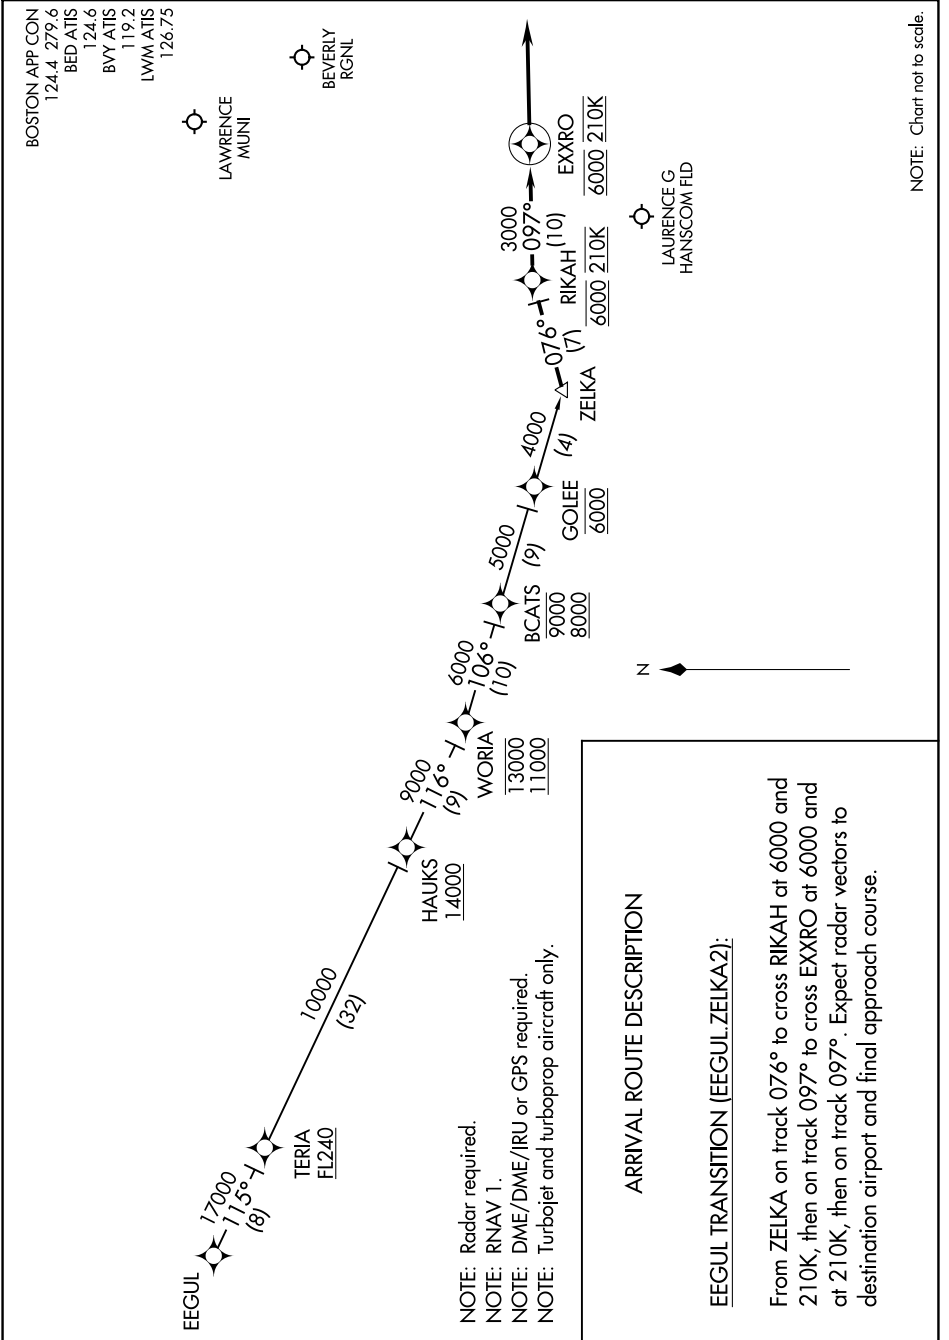

ZELKA TWO ARRIVAL (RNAV)

BEDFORD, MASSACHUSETTS

NOTE: Chart not to scale.

NE-1, 13 JUN 2024 to 11 JUL 2024

NE-1, 13 JUN 2024 to 11 JUL 2024

ZELKA TWO ARRIVAL (RNAV)

BEDFORD, MASSACHUSETTS