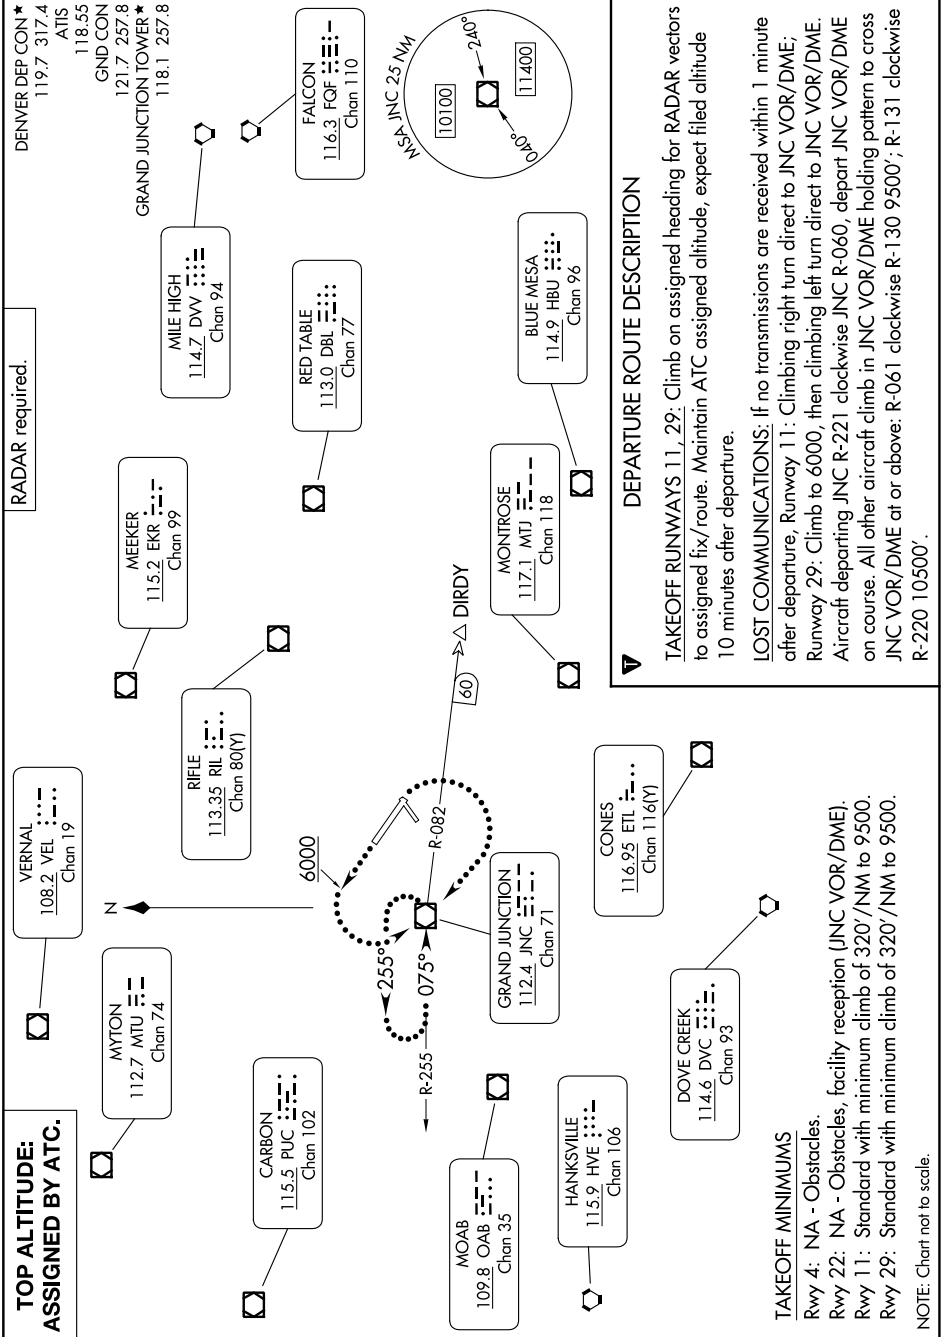

GRAND MESA TWO DEPARTURE

AL-634 (FAA)

GRAND JUNCTION RGNL (GJT)

GRAND JUNCTION, COLORADO

SW-1, 13 JUN 2024 to 11 JUL 2024

SW-1, 13 JUN 2024 to 11 JUL 2024

GRAND MESA TWO DEPARTURE

GRAND JUNCTION, COLORADO

GRAND JUNCTION RGNL (GJT)

NOTE: Chart not to scale.