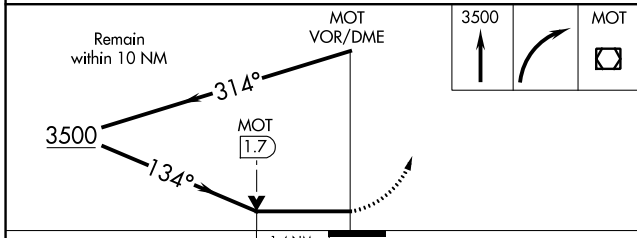

VOR/DME MOT 117.1 Chan 118	APP CRS 134°	Rwy Idg 7700 TDZE 1702 Apt Elev 1716
--	------------------------	---

VOR RWY 13

MINOT INTL (MOT)

⚠ MISSED APPROACH: Climb to 3500 then right turn direct MOT VOR/DME and hold.

ASOS 118.725	MINOT APP CON ★ 119.6 363.8	MAGIC CITY TOWER ★ 118.2 (CTAF) 251.125	GND CON 121.9	UNICOM 122.95
------------------------	---------------------------------------	---	-------------------------	-------------------------

CATEGORY	A	B	C	D
S-13	2200-1	498 (500-1)	2200-1 ³ / ₈ 498 (500-1 ³ / ₈)	2200-1 ¹ / ₂ 498 (500-1 ¹ / ₂)
CIRCLING	2200-1 484 (500-1)	2240-1 524 (600-1)	2800-3	1084 (1100-3)

NC-1, 13 JUN 2024 to 11 JUL 2024