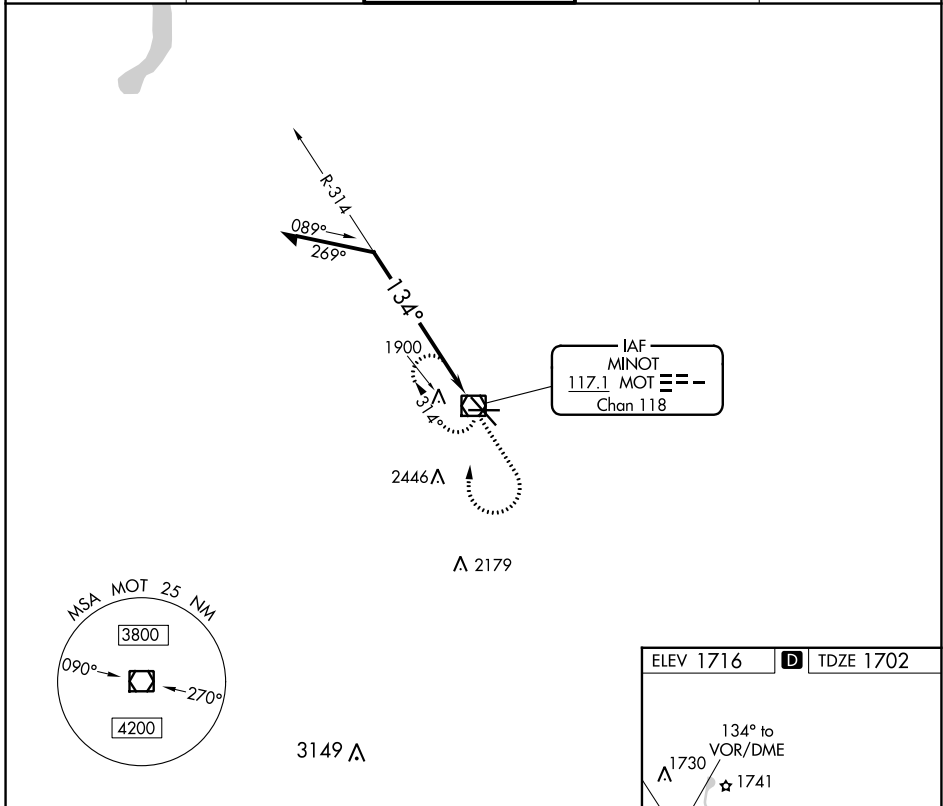

VOR/DME MOT 117.1 Chan 118	APP CRS 134°	Rwy Idg 7700 TDZE 1702 Apt Elev 1716
--	------------------------	---

VOR RWY 13

MINOT INTL (MOT)

⚠ MISSED APPROACH: Climb to 3500 then right turn direct MOT VOR/DME and hold.

ASOS 118.725	MINOT APP CON ★ 119.6 363.8	MAGIC CITY TOWER ★ 118.2 (CTAF) 251.125	GND CON 121.9	UNICOM 122.95
------------------------	---------------------------------------	---	-------------------------	-------------------------

CATEGORY	A	B	C	D
S-13	2200-1	498 (500-1)	2200-1 ³ / ₈ 498 (500-1 ³ / ₈)	2200-1 ¹ / ₂ 498 (500-1 ¹ / ₂)
CIRCLING	2200-1 484 (500-1)	2240-1 524 (600-1)	2800-3	1084 (1100-3)

NC-1, 13 JUN 2024 to 11 JUL 2024

NC-1, 13 JUN 2024 to 11 JUL 2024