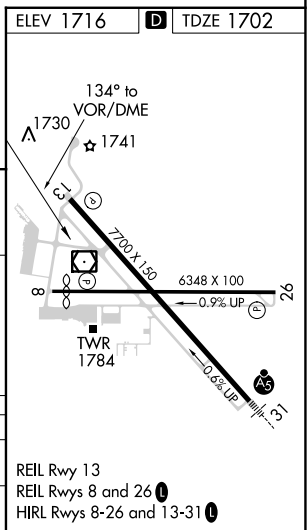

VOR/DME MOT 117.1 Chan 118	APP CRS 134°	Rwy Idg 7700 TDZE 1702 Apt Elev 1716
--	------------------------	---

VOR RWY 13

MINOT INTL (MOT)

⚠ MISSED APPROACH: Climb to 3500 then right turn direct MOT VOR/DME and hold.

ASOS 118.725	MINOT APP CON ★ 119.6 363.8	MAGIC CITY TOWER ★ 118.2 (CTAF) 251.125	GND CON 121.9	UNICOM 122.95
------------------------	---------------------------------------	---	-------------------------	-------------------------

CATEGORY	A	B	C	D
S-13	2200-1	498 (500-1)	2200-1 ³ / ₈ 498 (500-1 ³ / ₈)	2200-1 ¹ / ₂ 498 (500-1 ¹ / ₂)
CIRCLING	2200-1 484 (500-1)	2240-1 524 (600-1)	2800-3	1084 (1100-3)

NC-1, 13 JUN 2024 to 11 JUL 2024