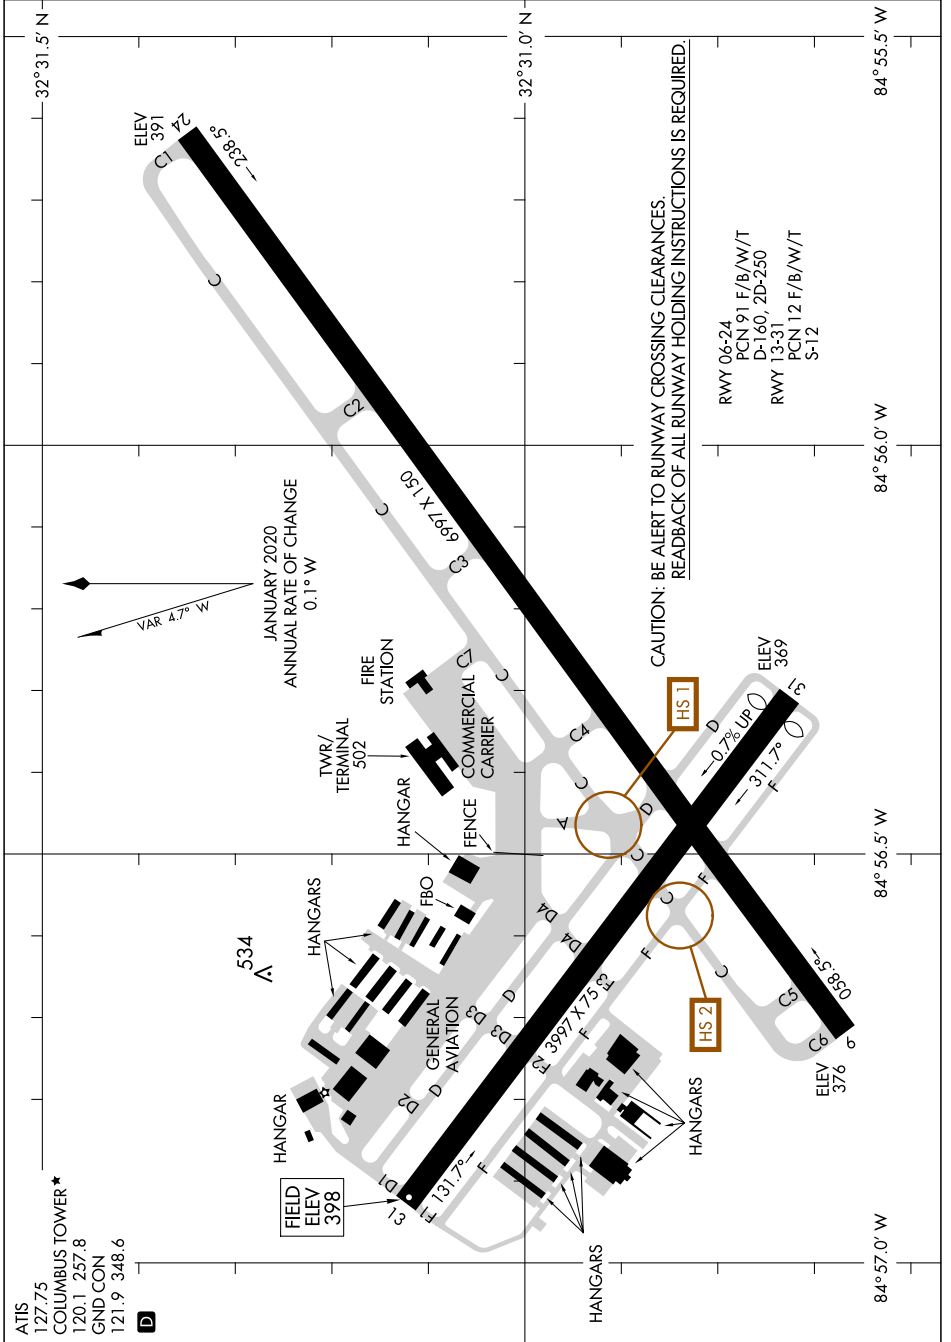

AIRPORT DIAGRAM

AL-636 (FAA)

COLUMBUS (CSG)
COLUMBUS, GEORGIA

SE-4, 13 JUN 2024 to 11 JUL 2024

SE-4, 13 JUN 2024 to 11 JUL 2024

AIRPORT DIAGRAM

COLUMBUS, GEORGIA
COLUMBUS (CSG)