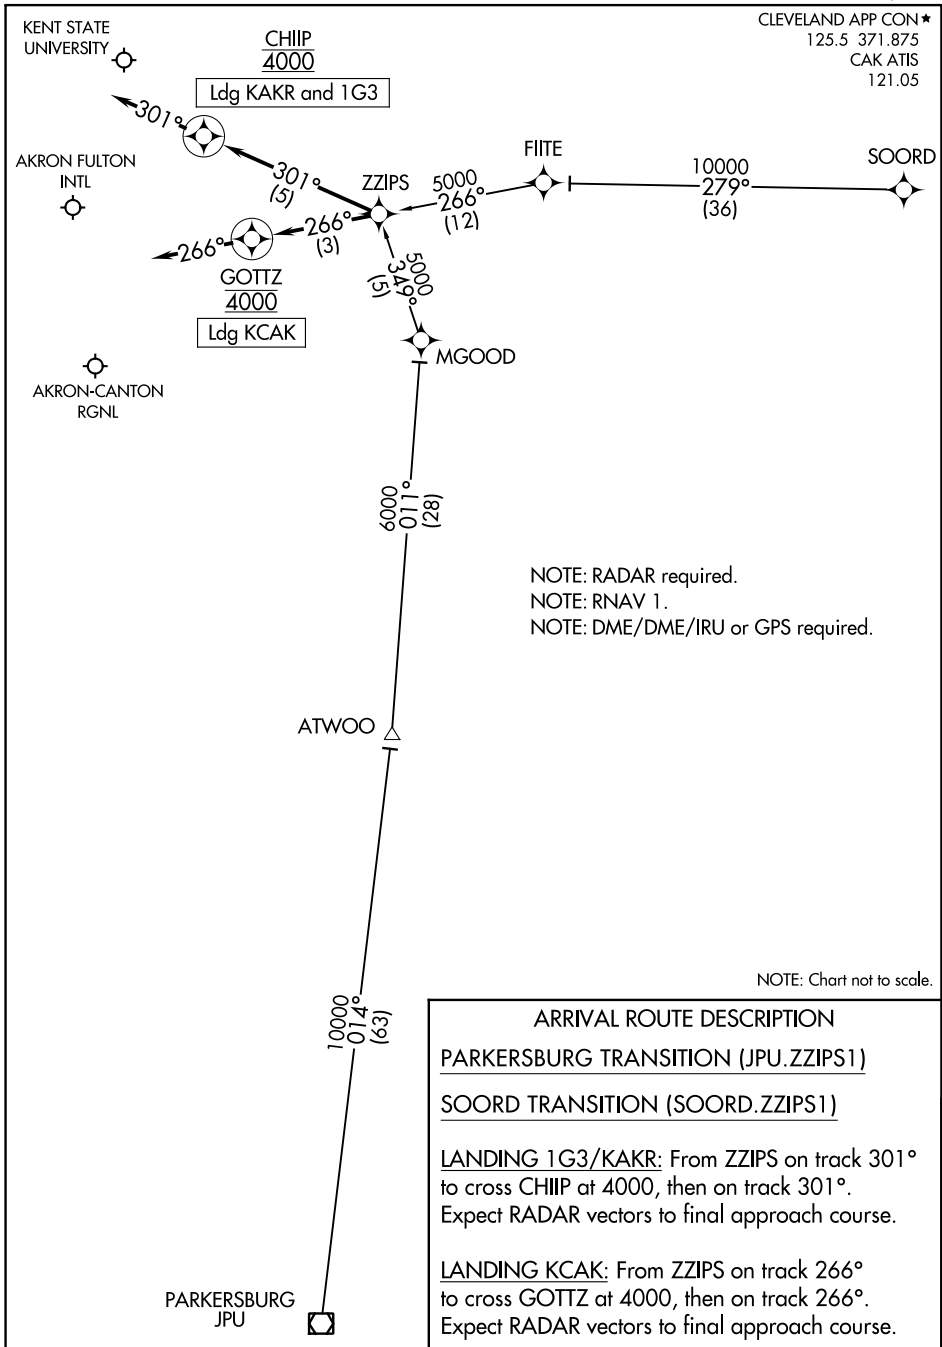

ZZIPS ONE ARRIVAL(RNAV)

AKRON, OHIO

ARRIVAL ROUTE DESCRIPTION

PARKERSBURG TRANSITION (JPU.ZZIPS1)

SOORD TRANSITION (SOORD.ZZIPS1)

LANDING 1G3/KAKR: From ZZIPS on track 301° to cross CHIIP at 4000, then on track 301°. Expect RADAR vectors to final approach course.

LANDING KCAK: From ZZIPS on track 266° to cross GOTTZ at 4000, then on track 266°. Expect RADAR vectors to final approach course.

ZZIPS ONE ARRIVAL (RNAV)

AKRON, OHIO