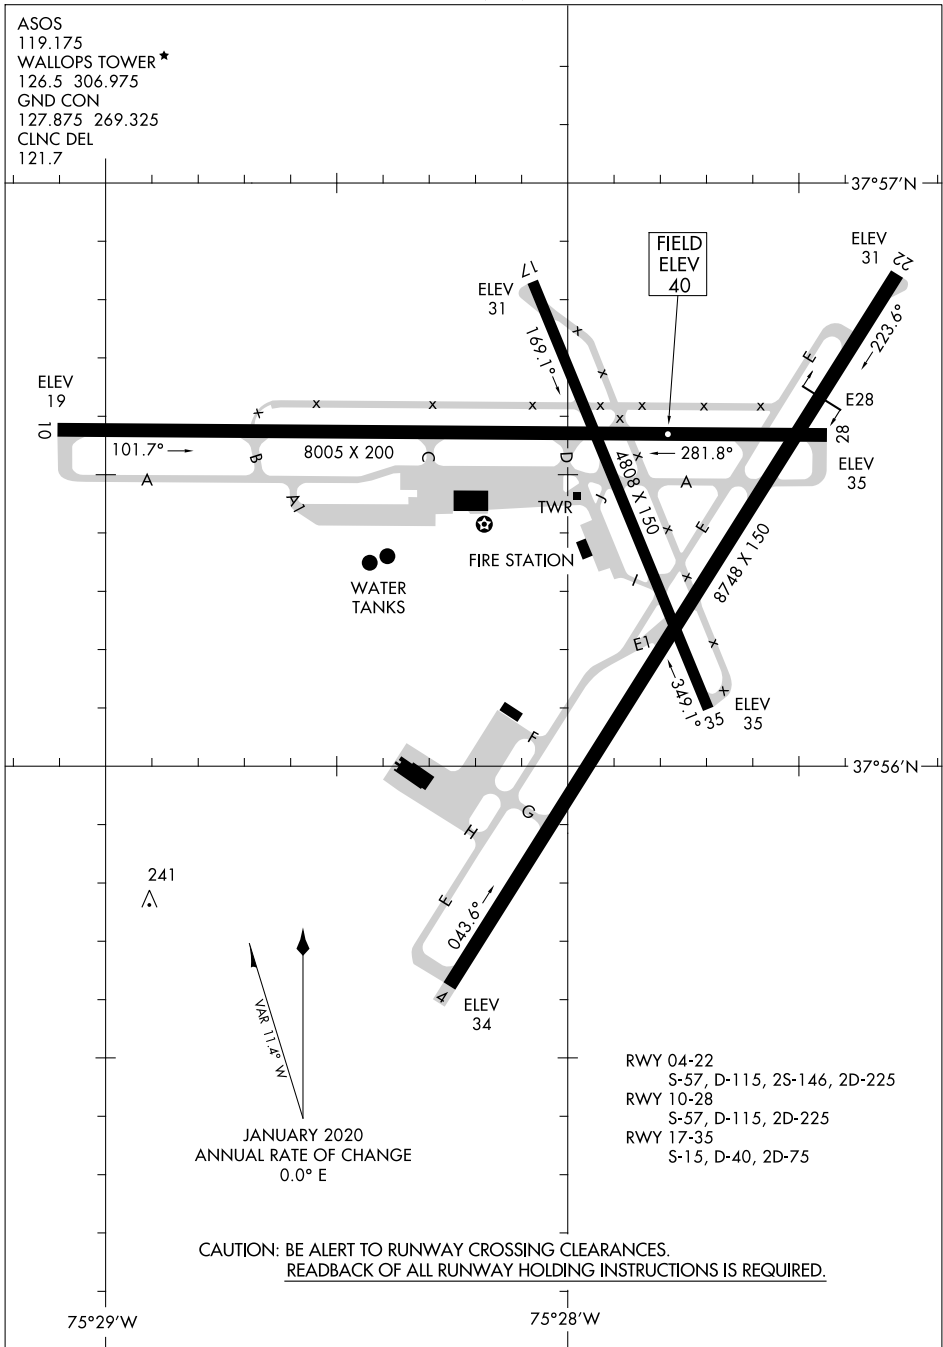

AIRPORT DIAGRAM

AL-639 (FAA)

WALLOPS FLIGHT FACILITY (W.A.L.)
WALLOPS ISLAND, VIRGINIA

ASOS
119.175
WALLOPS TOWER *
126.5 306.975
GND CON
127.875 269.325
CLNC DEL
121.7

NE-3, 13 JUN 2024 to 11 JUL 2024

NE-3, 13 JUN 2024 to 11 JUL 2024

RWY 04-22
S-57, D-115, 2S-146, 2D-225
 RWY 10-28
S-57, D-115, 2D-225
 RWY 17-35
S-15, D-40, 2D-75

CAUTION: BE ALERT TO RUNWAY CROSSING CLEARANCES.
READBACK OF ALL RUNWAY HOLDING INSTRUCTIONS IS REQUIRED.

AIRPORT DIAGRAM

WALLOPS ISLAND, VIRGINIA
WALLOPS FLIGHT FACILITY (W.A.L.)