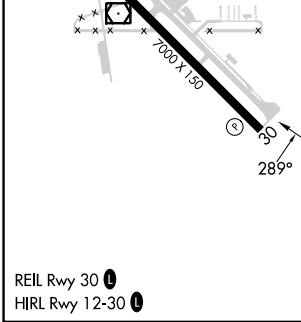

VOR/DME EAT 114.35 Chan 90(Y)	APP CRS 289°	Rwy Idg TDZE Apt Elev N/A N/A 1249
--	------------------------	---

VOR-A

PANGBORN MEML (EAT)

DME required. Circling NA northeast of Rwy 12-30.	MISSED APPROACH: Climb to 3900 then climbing left turn to 6000 direct EAT VOR/DME and hold, continue climb-in-hold to 6000.
--	---

ASOS 119.925	SEATTLE CENTER 126.1	UNICOM 123.0 (CTAF)
------------------------	--------------------------------	-------------------------------

CATEGORY	A	B	C	D
CIRCLING	3180-1¼ 1931 (2000-1¼)	3180-1½ 1931 (2000-1½)	3200-3 1951 (2000-3)	3900-3 2651 (2700-3)