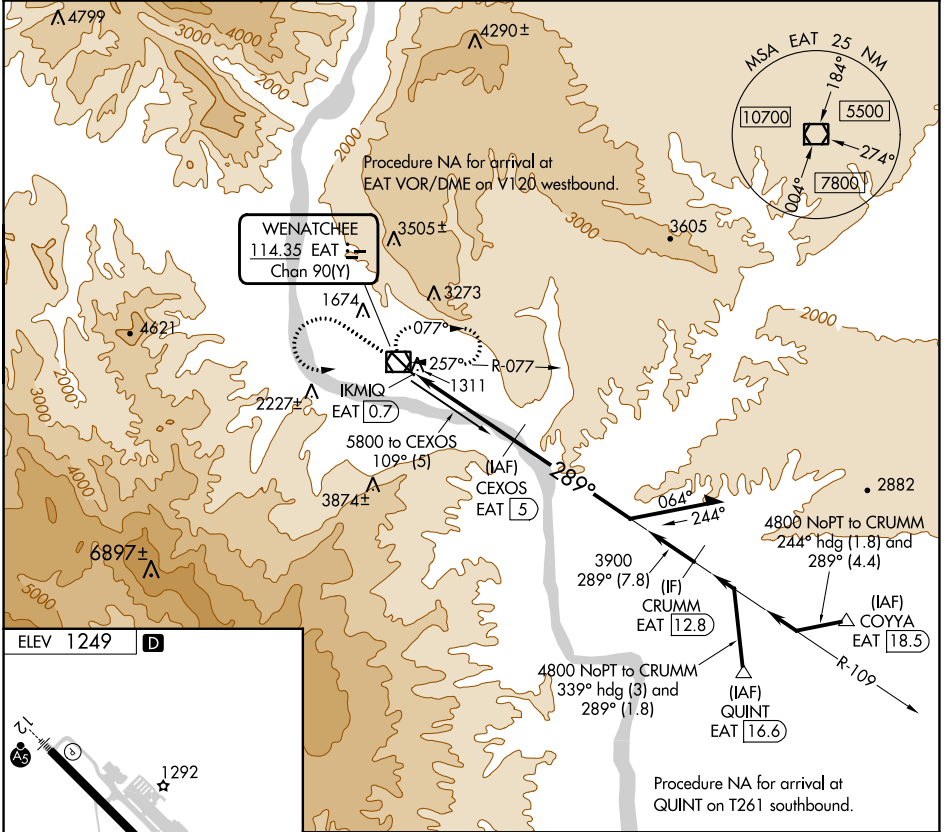

VOR/DME EAT 114.35 Chan 90(Y)	APP CRS 289°	Rwy Idg TDZE Apt Elev N/A N/A 1249
--	------------------------	---

VOR-A

PANGBORN MEML (EAT)

DME required. Circling NA northeast of Rwy 12-30.	MISSED APPROACH: Climb to 3900 then climbing left turn to 6000 direct EAT VOR/DME and hold, continue climb-in-hold to 6000.
--	---

ASOS 119.925	SEATTLE CENTER 126.1	UNICOM 123.0 (CTAF)
------------------------	--------------------------------	-------------------------------

CATEGORY	A	B	C	D
CIRCLING	3180-1¼ 1931 (2000-1¼)	3180-1½ 1931 (2000-1½)	3200-3 1951 (2000-3)	3900-3 2651 (2700-3)

NW-1, 13 JUN 2024 to 11 JUL 2024

NW-1, 13 JUN 2024 to 11 JUL 2024