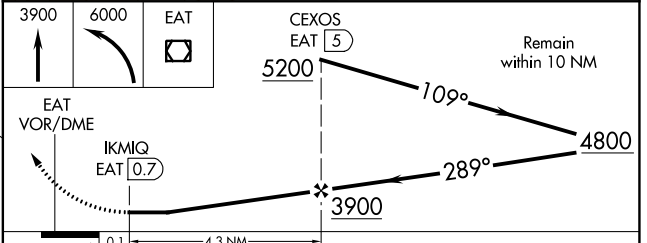

VOR/DME EAT 114.35 Chan 90(Y)	APP CRS 289°	Rwy Idg TDZE Apt Elev N/A N/A 1249
--	------------------------	---

VOR-A

PANGBORN MEML (EAT)

DME required. Circling NA northeast of Rwy 12-30.	MISSED APPROACH: Climb to 3900 then climbing left turn to 6000 direct EAT VOR/DME and hold, continue climb-in-hold to 6000.
--	---

ASOS 119.925	SEATTLE CENTER 126.1	UNICOM 123.0 (CTAF)
------------------------	--------------------------------	-------------------------------

CATEGORY	A	B	C	D
CIRCLING	3180-1¼ 1931 (2000-1¼)	3180-1½ 1931 (2000-1½)	3200-3 1951 (2000-3)	3900-3 2651 (2700-3)