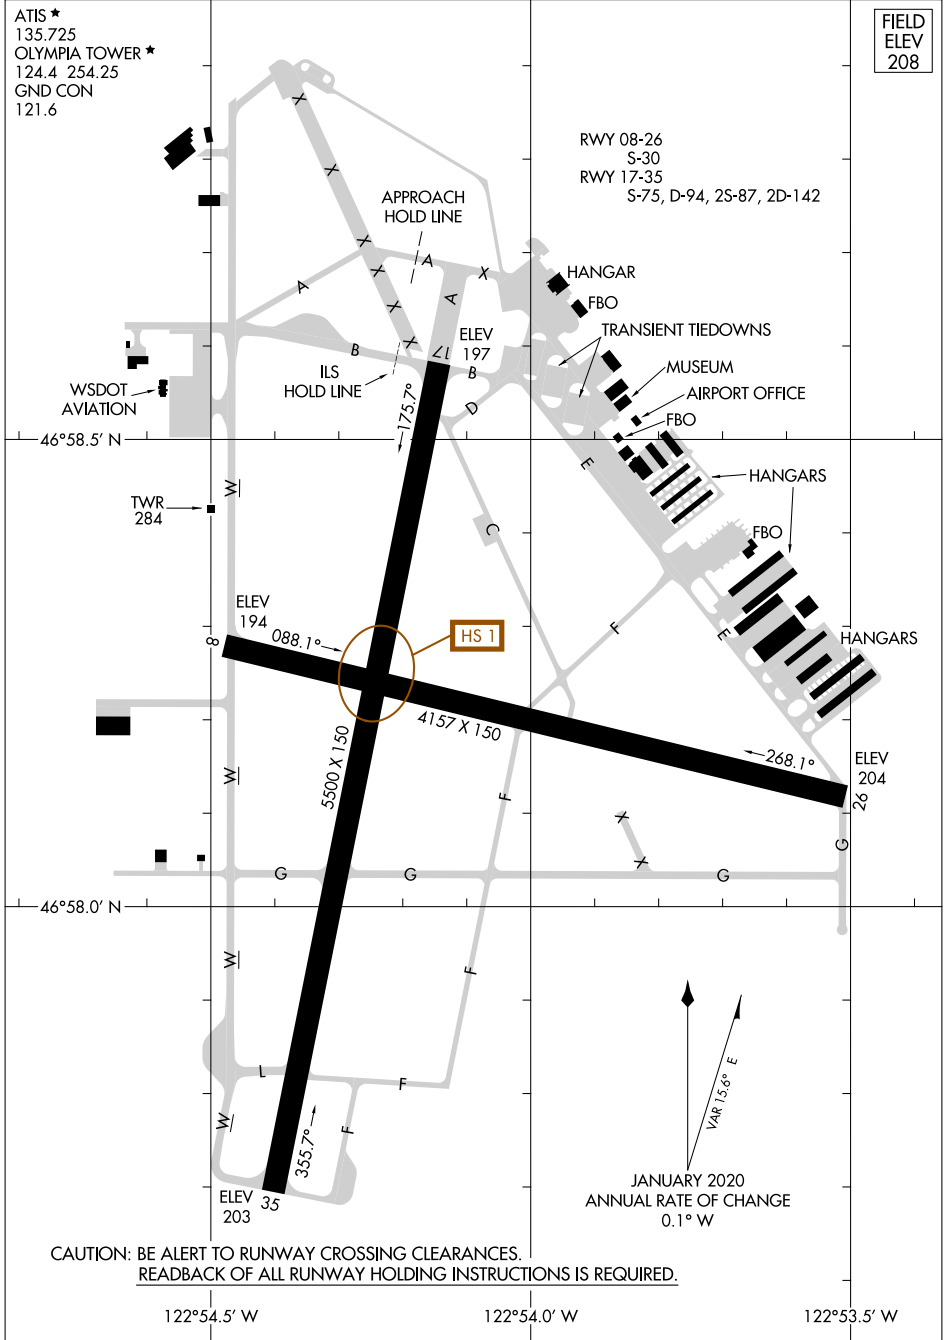

23110

AIRPORT DIAGRAM

AL-645 (FAA)

OLYMPIA RGNL (OLM)
OLYMPIA, WASHINGTON

ATIS ★
135.725
OLYMPIA TOWER ★
124.4 254.25
GND CON
121.6

FIELD
ELEV
208

RWY 08-26
S-30
RWY 17-35
S-75, D-94, 2S-87, 2D-142

NW-1, 13 JUN 2024 to 11 JUL 2024

NW-1, 13 JUN 2024 to 11 JUL 2024

AIRPORT DIAGRAM

23110

OLYMPIA, WASHINGTON
OLYMPIA RGNL (OLM)