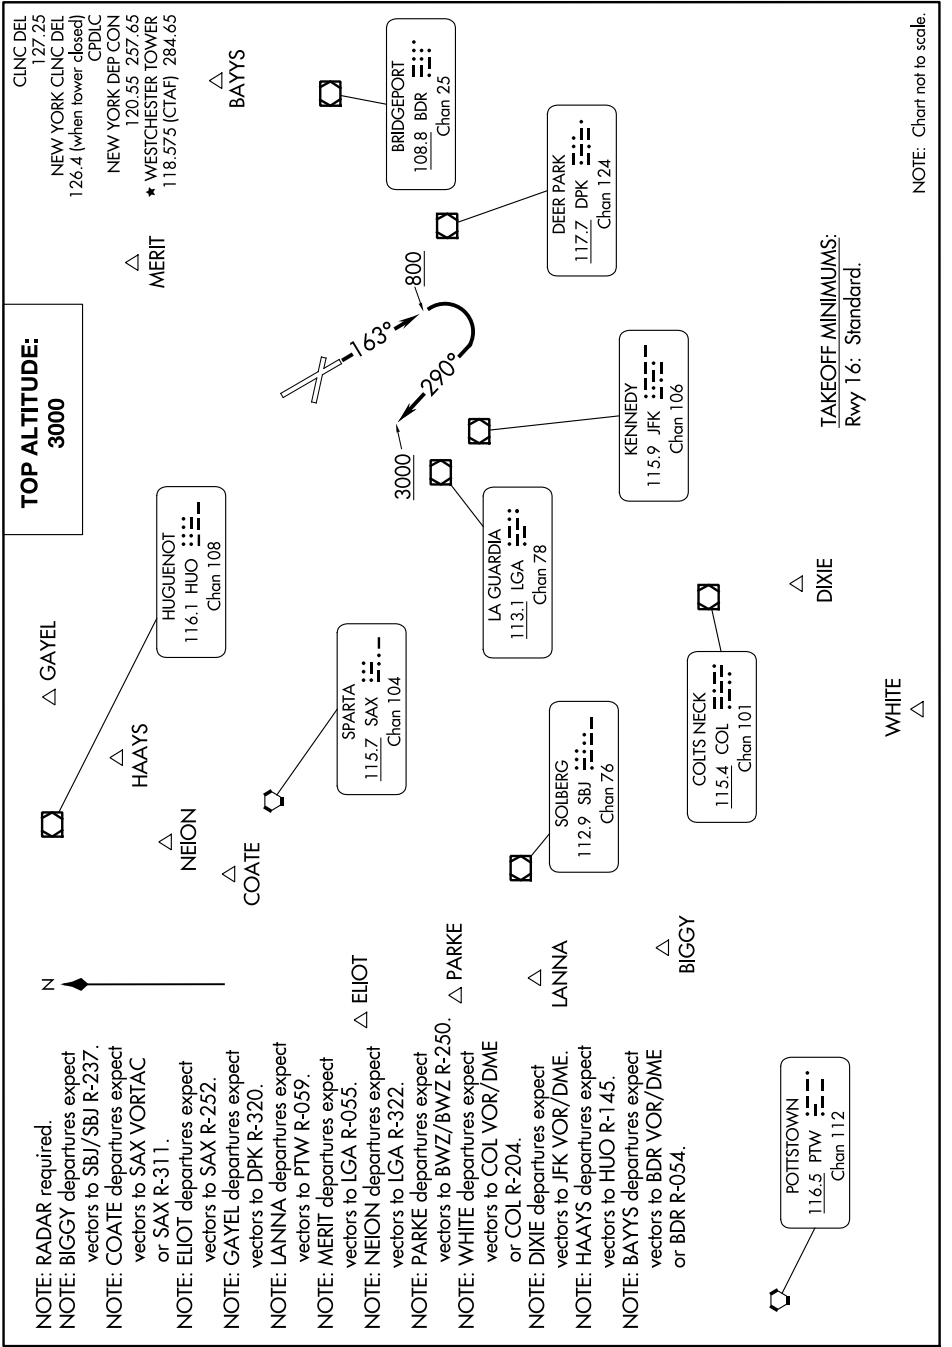

PROP ONE DEPARTURE

WHITE PLAINS, NEW YORK

NE-2, 13 JUN 2024 to 11 JUL 2024

PROP ONE DEPARTURE

NE-2, 13 JUN 2024 to 11 JUL 2024