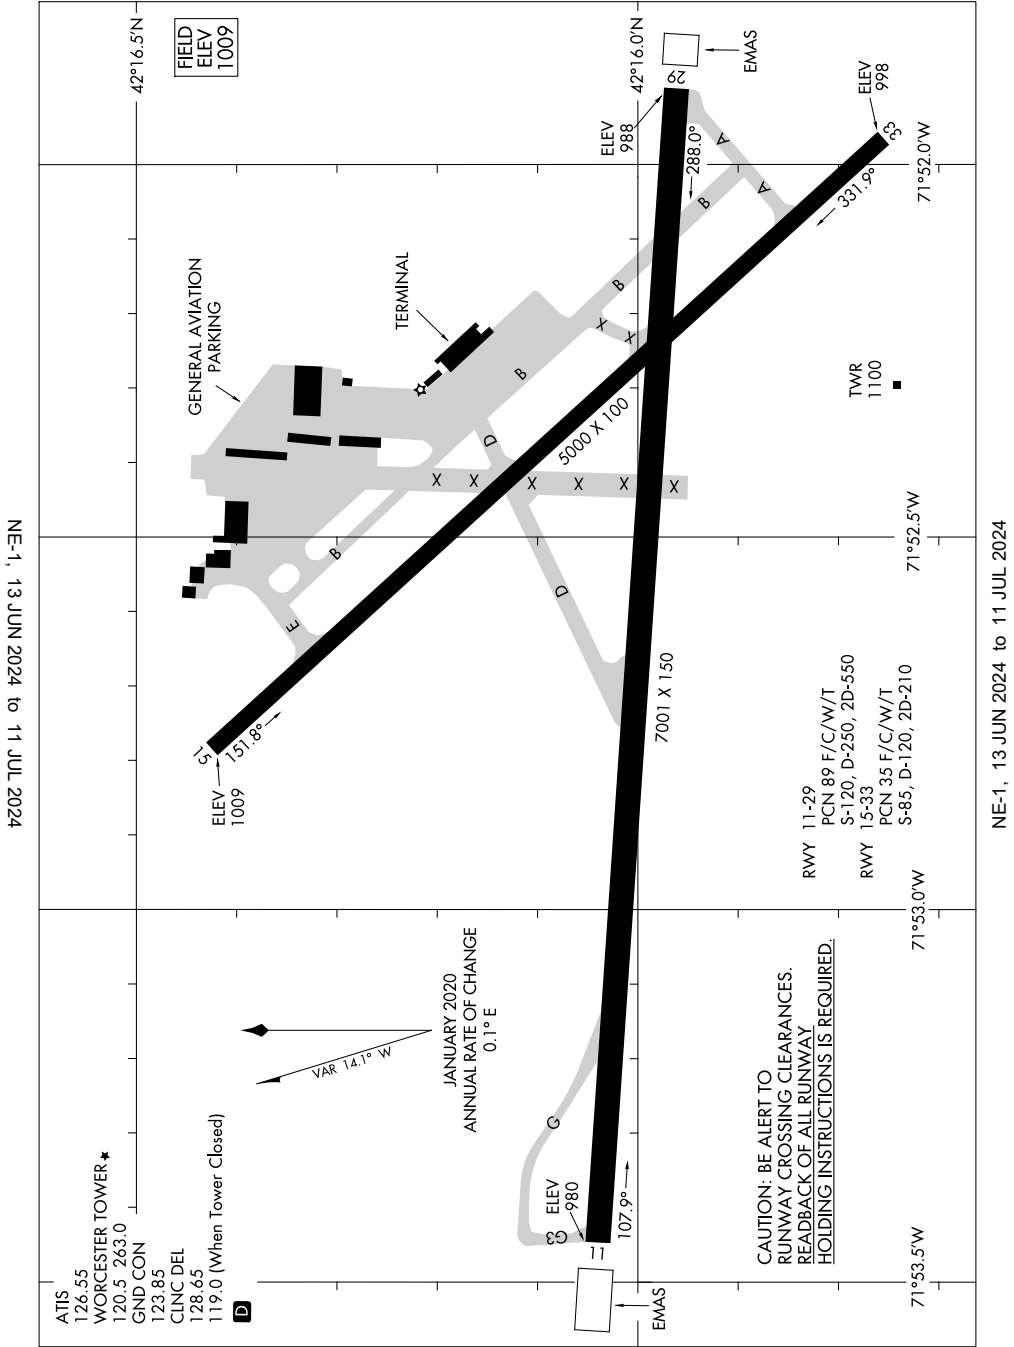

AIRPORT DIAGRAM

AL-652 (FAA)

WORCESTER RGNL (ORH)
WORCESTER, MASSACHUSETTS

NE-1, 13 JUN 2024 to 11 JUL 2024

NE-1, 13 JUN 2024 to 11 JUL 2024

AIRPORT DIAGRAM

WORCESTER, MASSACHUSETTS
WORCESTER RGNL (ORH)