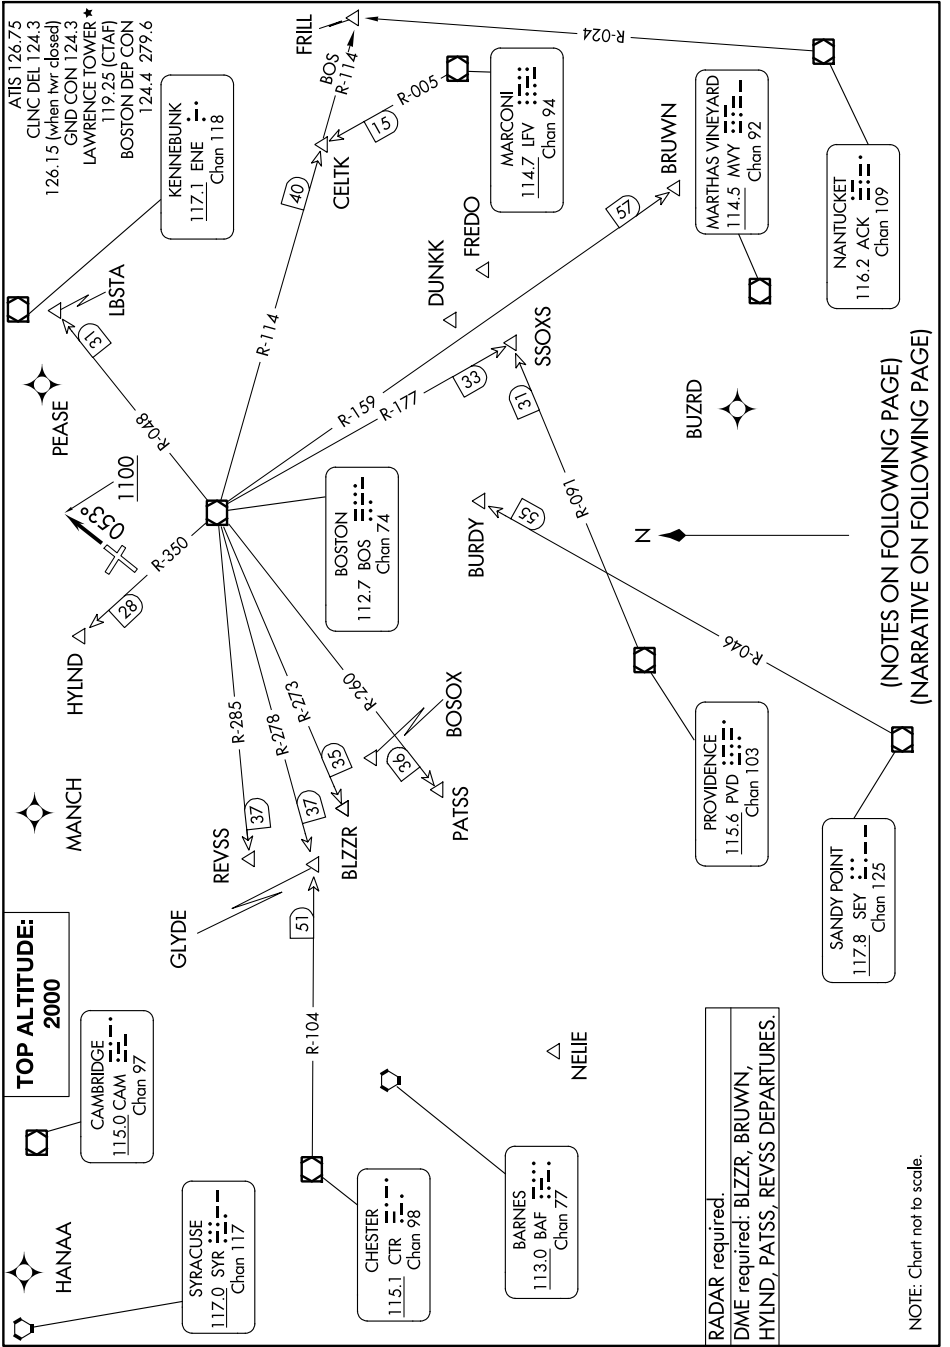

# LAWRENCE TWO DEPARTURE

NE-1, 13 JUN 2024 to 11 JUL 2024

# LAWRENCE TWO DEPARTURE

NE-1, 13 JUN 2024 to 11 JUL 2024

NOTE: Chart not to scale.