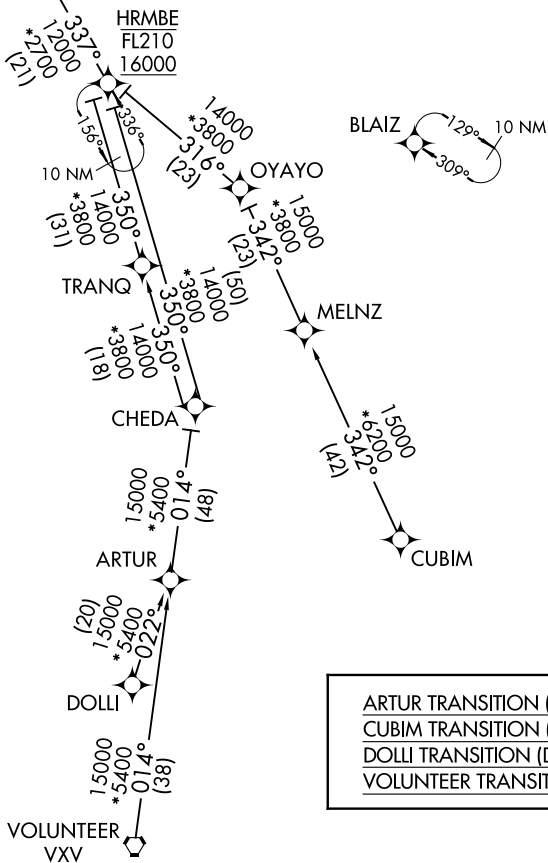

(JAKIE.JAKIE6) 24137

AL-655 (FAA)

JAKIE SIX ARRIVAL (RNAV) Transition Routes

CINCINNATI/NORTHERN KENTUCKY INTL (CVG)

COVINGTON, KENTUCKY

CINCINNATI APP CON
119.7 254.25
D-ATIS
134.375

RNAV 1 - DME/DME/IRU or GPS.

RADAR required.

See following page for arrival routes.

ARTUR TRANSITION (ARTUR.JAKIE6):
 CUBIM TRANSITION (CUBIM.JAKIE6):
 DOLLI TRANSITION (DOLLI.JAKIE6):
 VOLUNTEER TRANSITION (VXX.JAKIE6):

NOTE: Chart not to scale.

(CONTINUED ON FOLLOWING PAGE)

JAKIE SIX ARRIVAL (RNAV) Transition Routes

COVINGTON, KENTUCKY

(JAKIE.JAKIE6) 21MAR24

CINCINNATI/NORTHERN KENTUCKY INTL (CVG)

SE-1, 13 JUN 2024 to 11 JUL 2024

SE-1, 13 JUN 2024 to 11 JUL 2024