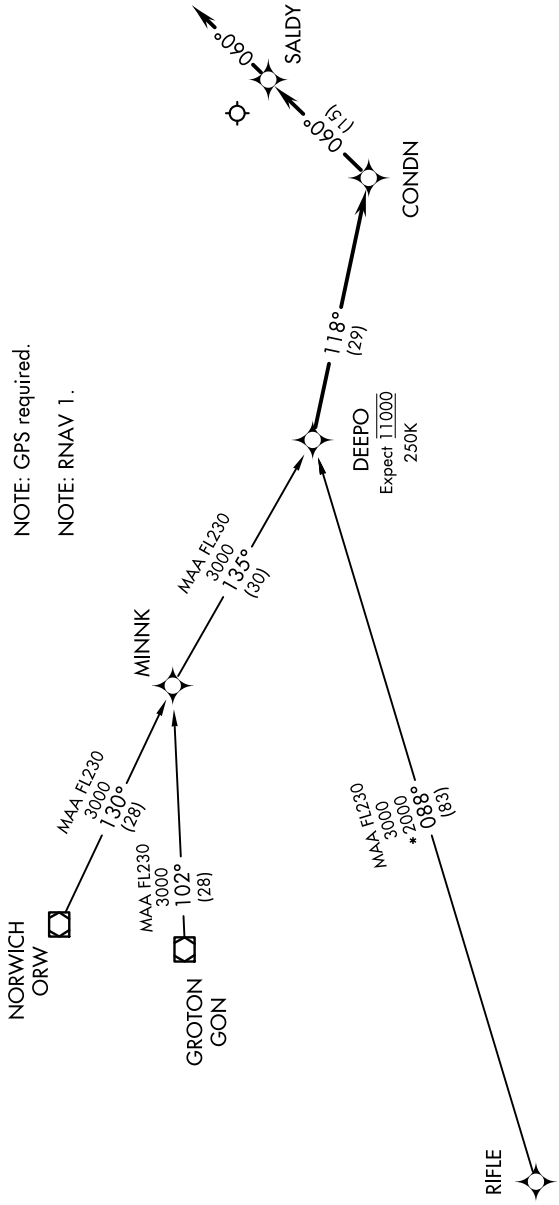

DEEPO ONE ARRIVAL (RNAV)

NE-1, 13 JUN 2024 to 11 JUL 2024

- GROTON TRANSITION (GON.DEEPO1)
- NORWICH TRANSITION (ORW.DEEPO1)
- RIFLE TRANSITION (RIFLE.DEEPO1)

BOSTON APP CON ★
133.75 318.1
ATIS
127.5
NANTUCKET TOWER ★
118.3 (CTAF)

... From DEEPO, via 118° track to CONDN; thence via 060° track to SALDY. Depart SALDY heading 060°, expect radar vectors to final approach course.

NOTE: RADAR required.
NOTE: GPS required.
NOTE: RNAV 1.

DEEPO ONE ARRIVAL (RNAV)

NE-1, 13 JUN 2024 to 11 JUL 2024