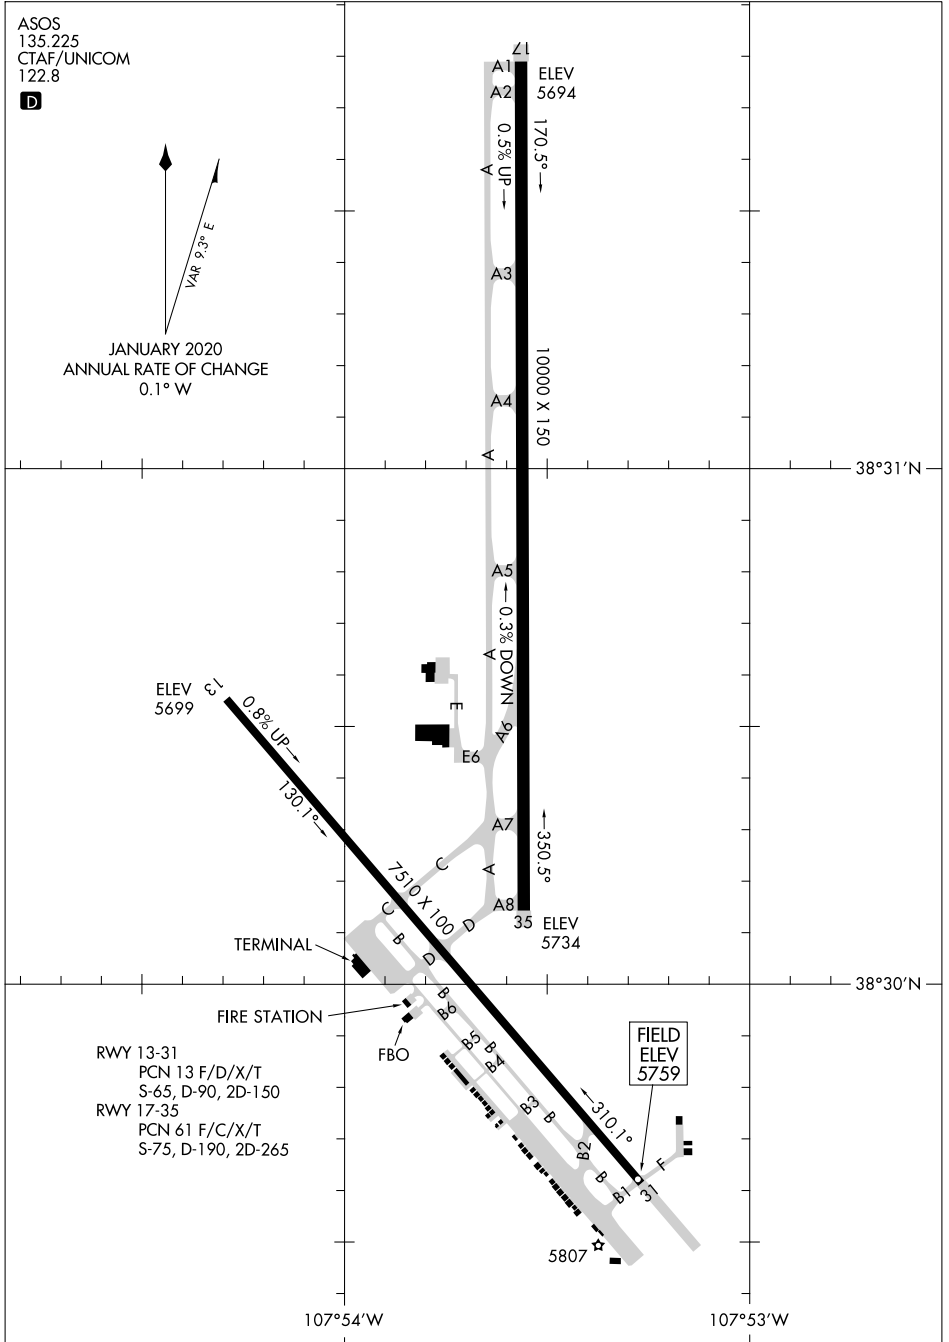

22195

AIRPORT DIAGRAM

AL-668 (FAA)

MONTROSE RGNL (MTJ)
MONTROSE, COLORADO

ASOS
135.225
CTAF/UNICOM
122.8

VAR 9.3° E
JANUARY 2020
ANNUAL RATE OF CHANGE
0.1° W

SW-1, 13 JUN 2024 to 11 JUL 2024

SW-1, 13 JUN 2024 to 11 JUL 2024

RWY 13-31
PCN 13 F/D/X/T
S-65, D-90, 2D-150
RWY 17-35
PCN 61 F/C/X/T
S-75, D-190, 2D-265

AIRPORT DIAGRAM
22195

MONTROSE, COLORADO
MONTROSE RGNL (MTJ)