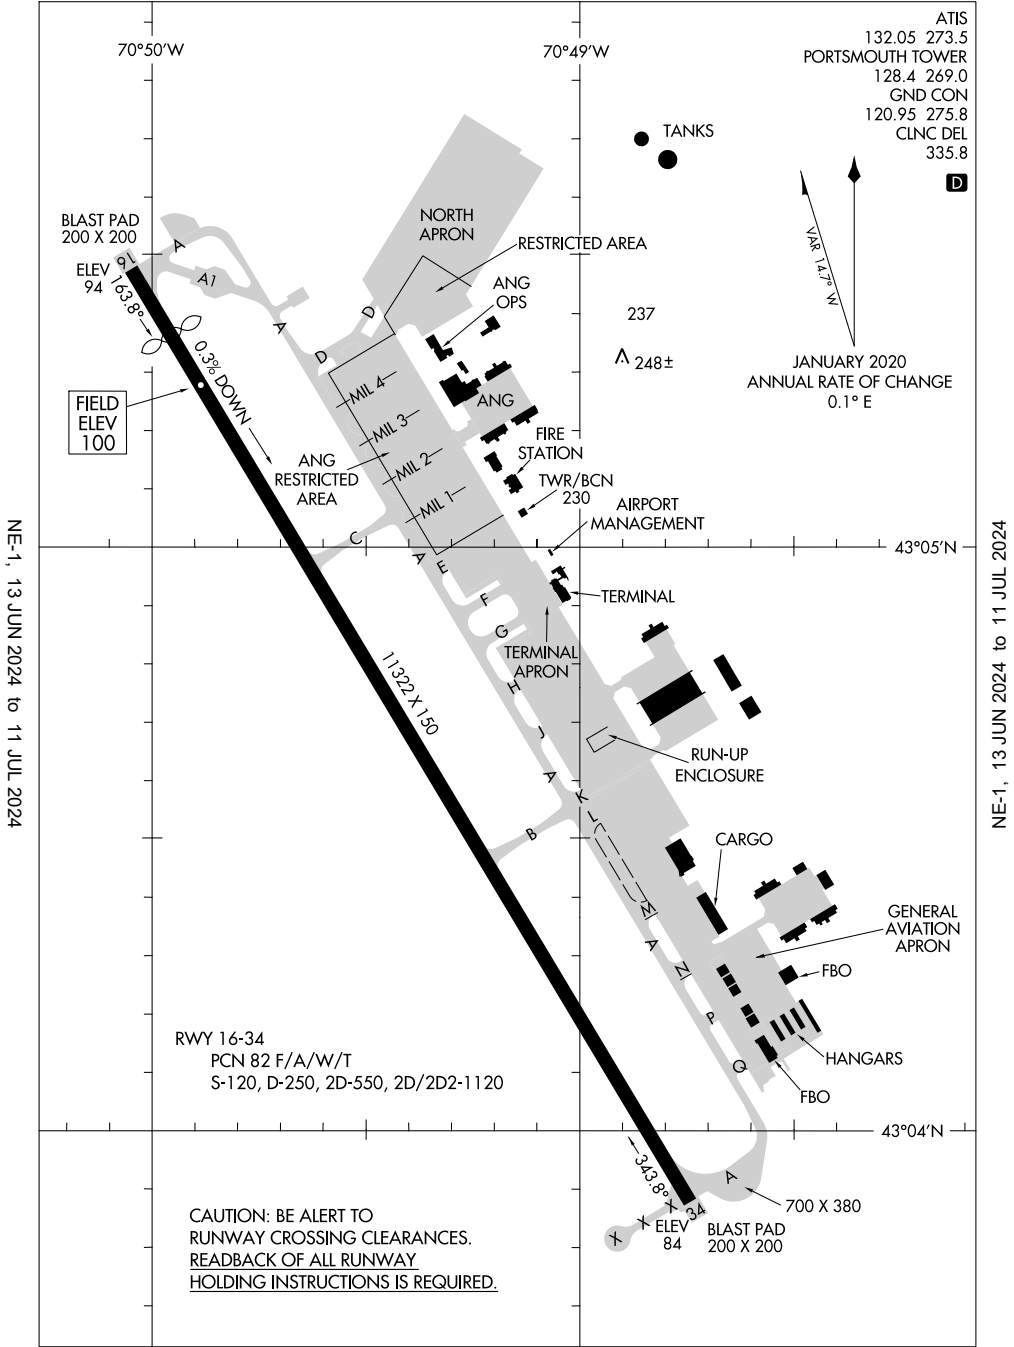

AIRPORT DIAGRAM

AL-678 (FAA)

PORTSMOUTH INTL AT PEASE (PSM)
PORTSMOUTH, NEW HAMPSHIRE

ATIS 132.05 273.5
 PORTSMOUTH TOWER 128.4 269.0
 GND CON 120.95 275.8
 CLNC DEL 335.8

JANUARY 2020
 ANNUAL RATE OF CHANGE
 0.1° E

NE-1, 13 JUN 2024 to 11 JUL 2024

NE-1, 13 JUN 2024 to 11 JUL 2024

AIRPORT DIAGRAM

PORTSMOUTH, NEW HAMPSHIRE
PORTSMOUTH INTL AT PEASE (PSM)