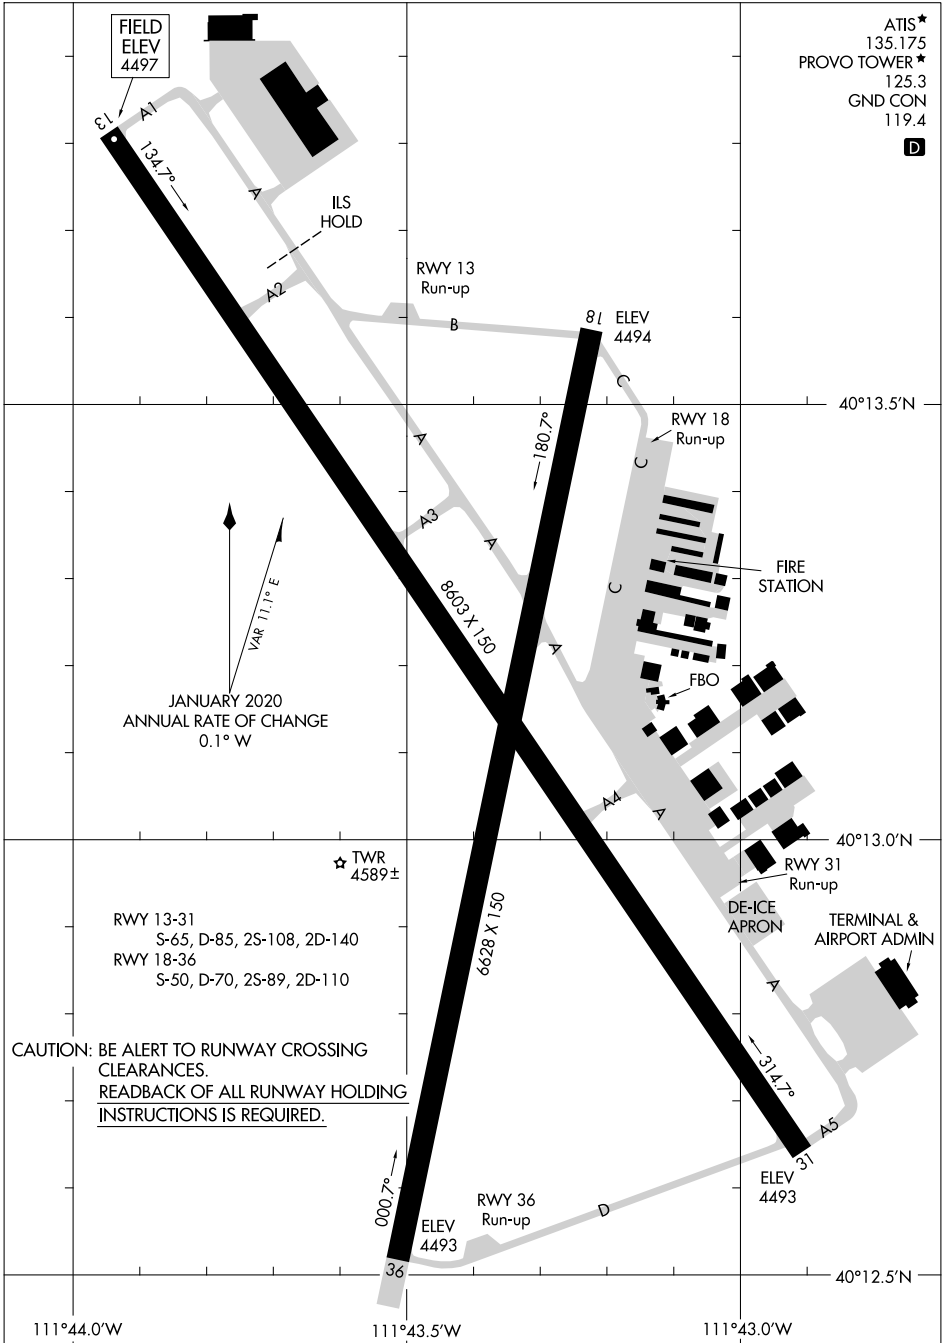

24025

AIRPORT DIAGRAM

AL-683 (FAA)

PROVO MUNI (PVU)
PROVO, UTAH

ATIS *
 135.175
 PROVO TOWER *
 125.3
 GND CON
 119.4
D

SW-4, 13 JUN 2024 to 11 JUL 2024

SW-4, 13 JUN 2024 to 11 JUL 2024

CAUTION: BE ALERT TO RUNWAY CROSSING CLEARANCES.
READBACK OF ALL RUNWAY HOLDING INSTRUCTIONS IS REQUIRED.