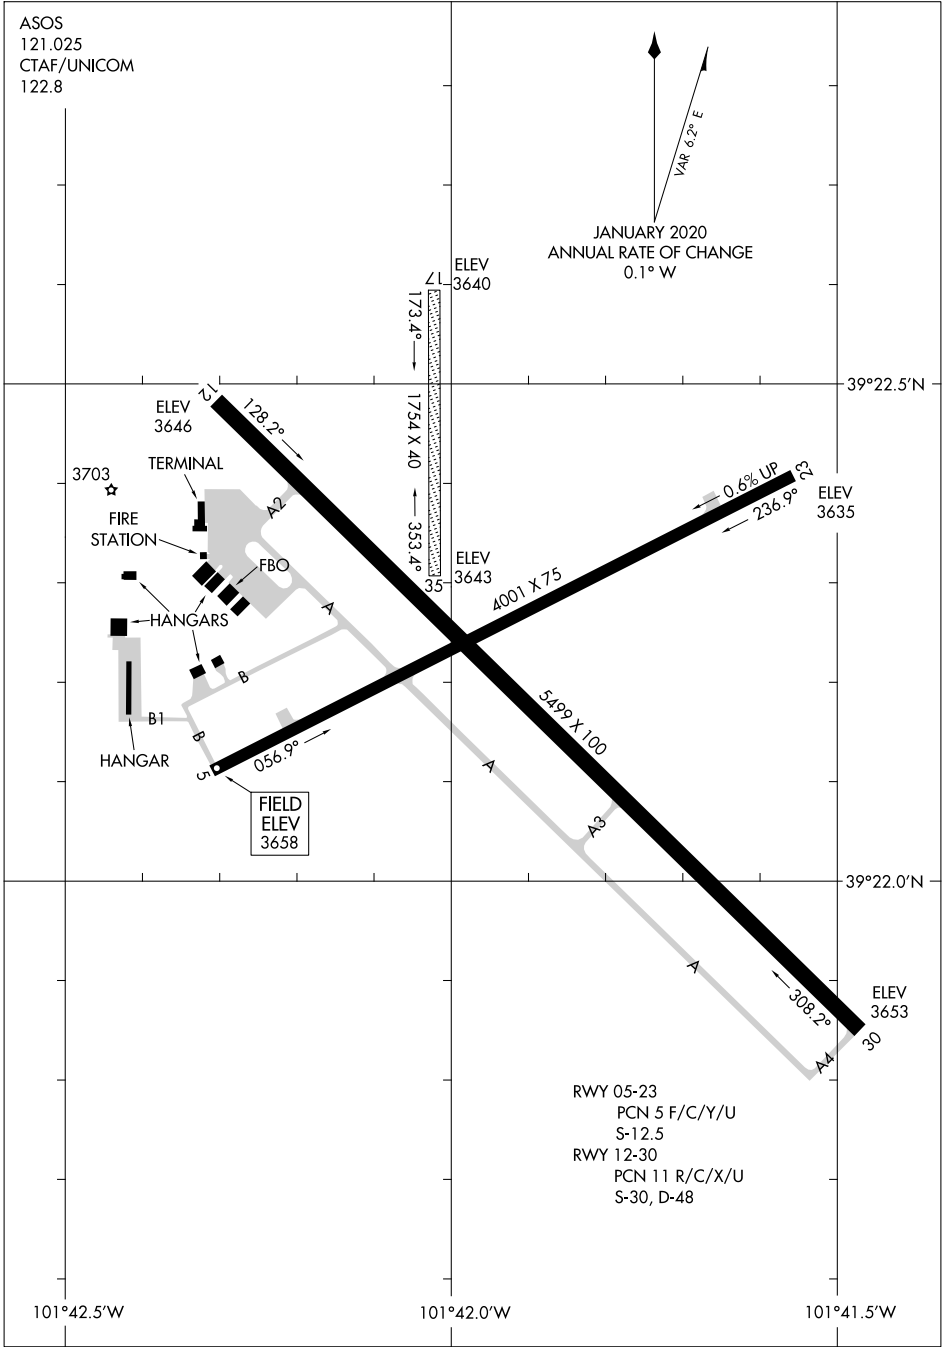

22251

# AIRPORT DIAGRAM

RENNER FLD/GOODLAND MUNI (GLD)

AL-684 (FAA)

GOODLAND, KANSAS

ASOS  
121.025  
CTAF/UNICOM  
122.8

JANUARY 2020  
ANNUAL RATE OF CHANGE  
0.1° W

NC-2, 13 JUN 2024 to 11 JUL 2024

NC-2, 13 JUN 2024 to 11 JUL 2024

# AIRPORT DIAGRAM

22251

GOODLAND, KANSAS  
RENNER FLD/GOODLAND MUNI (GLD)