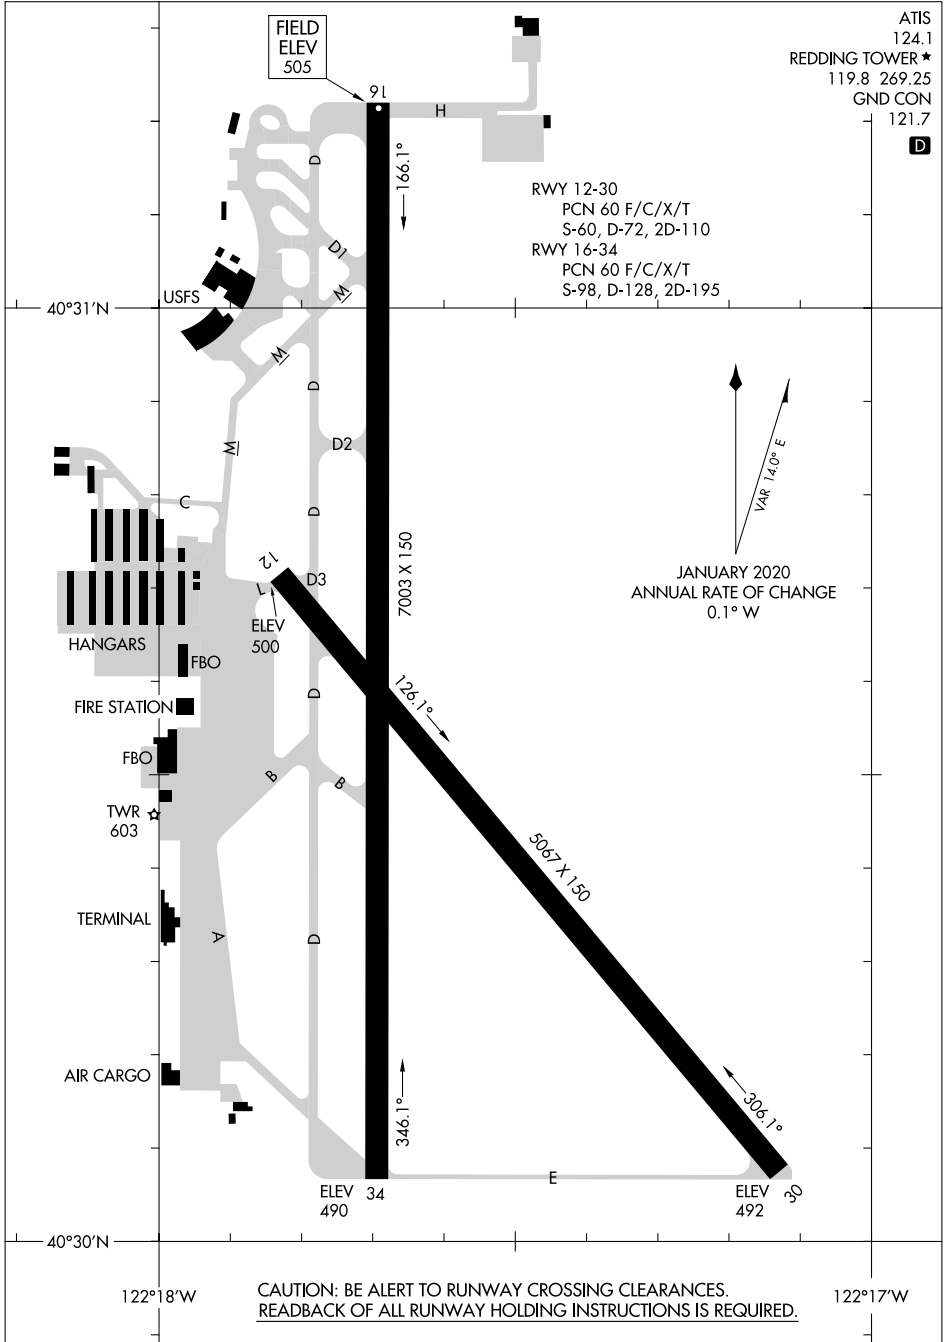

23110

AIRPORT DIAGRAM

AL-688 (FAA)

REDDING RGNL (R.DD)
REDDING, CALIFORNIA

SW-2, 13 JUN 2024 to 11 JUL 2024

SW-2, 13 JUN 2024 to 11 JUL 2024

CAUTION: BE ALERT TO RUNWAY CROSSING CLEARANCES.
READBACK OF ALL RUNWAY HOLDING INSTRUCTIONS IS REQUIRED.

AIRPORT DIAGRAM

23110

REDDING, CALIFORNIA
REDDING RGNL (R.DD)