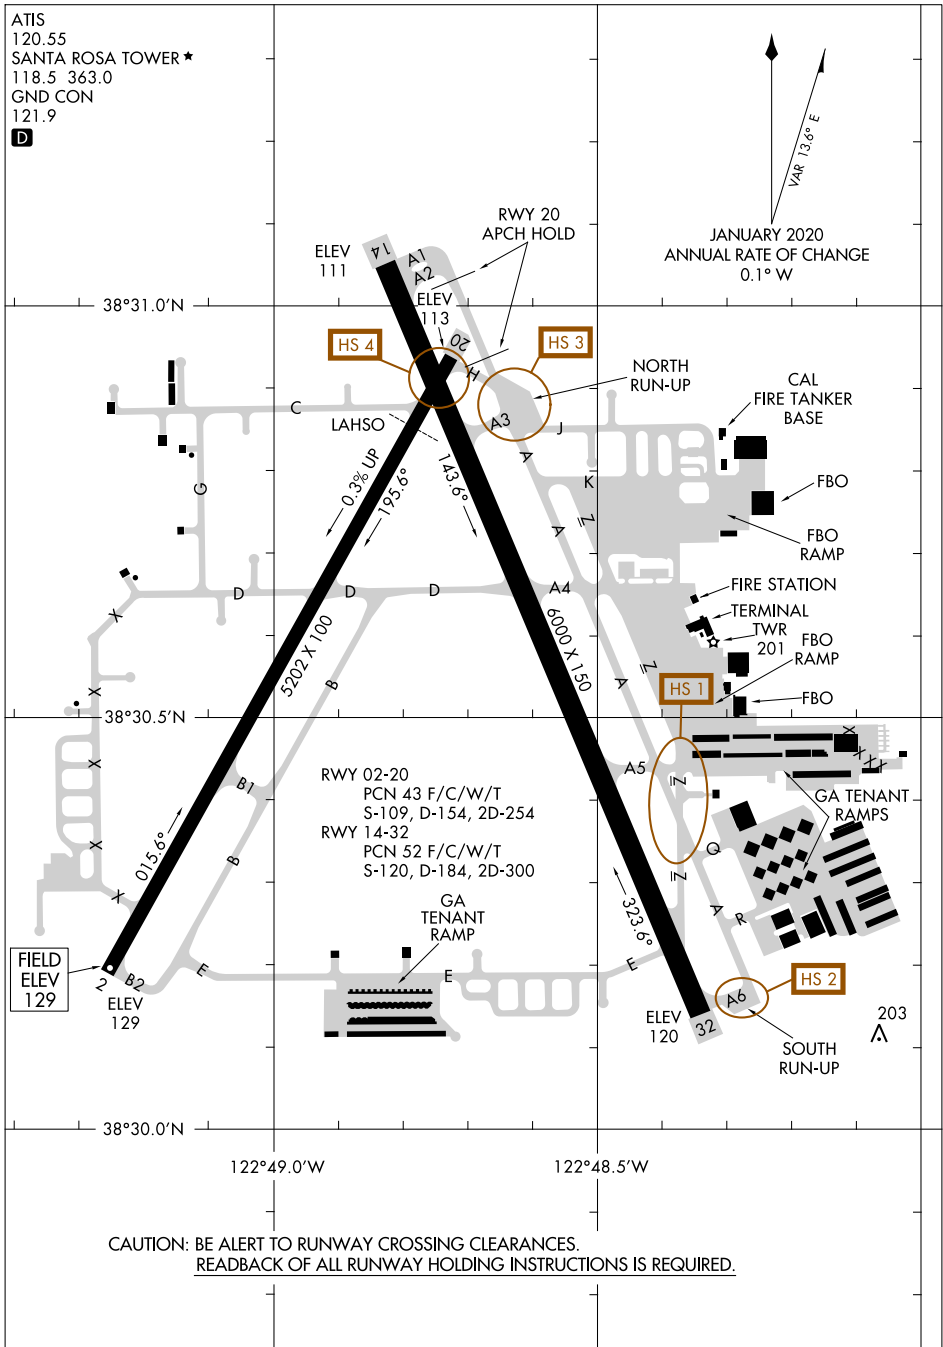

ATIS  
120.55  
SANTA ROSA TOWER ★  
118.5 363.0  
GND CON  
121.9  
**D**

SW-2, 13 JUN 2024 to 11 JUL 2024

SW-2, 13 JUN 2024 to 11 JUL 2024

CAUTION: BE ALERT TO RUNWAY CROSSING CLEARANCES.  
READBACK OF ALL RUNWAY HOLDING INSTRUCTIONS IS REQUIRED.