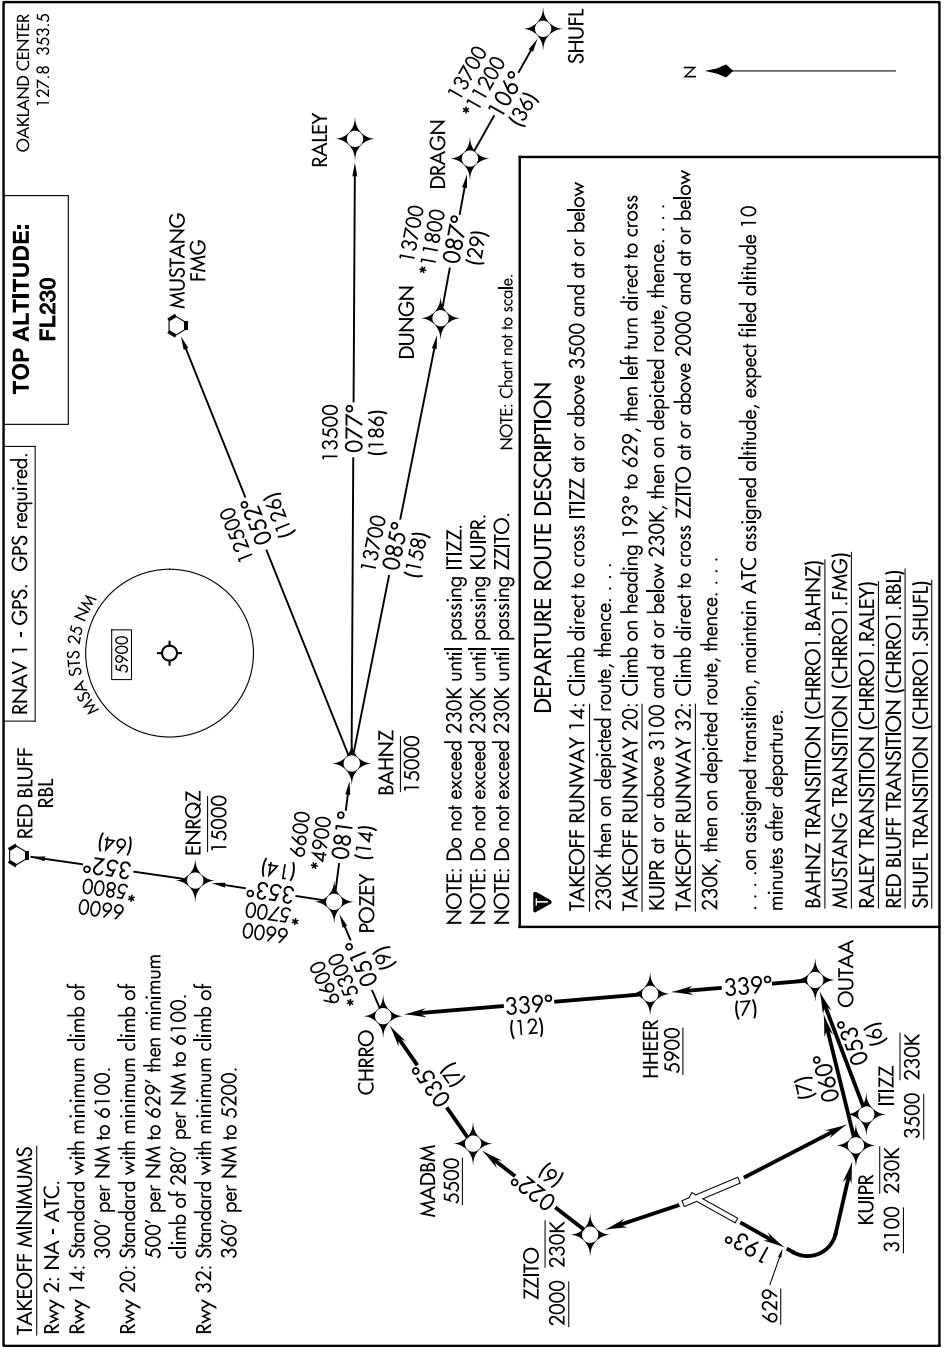

CHRRO ONE DEPARTURE (RNAV)

SW-2, 13 JUN 2024 to 11 JUL 2024

SW-2, 13 JUN 2024 to 11 JUL 2024