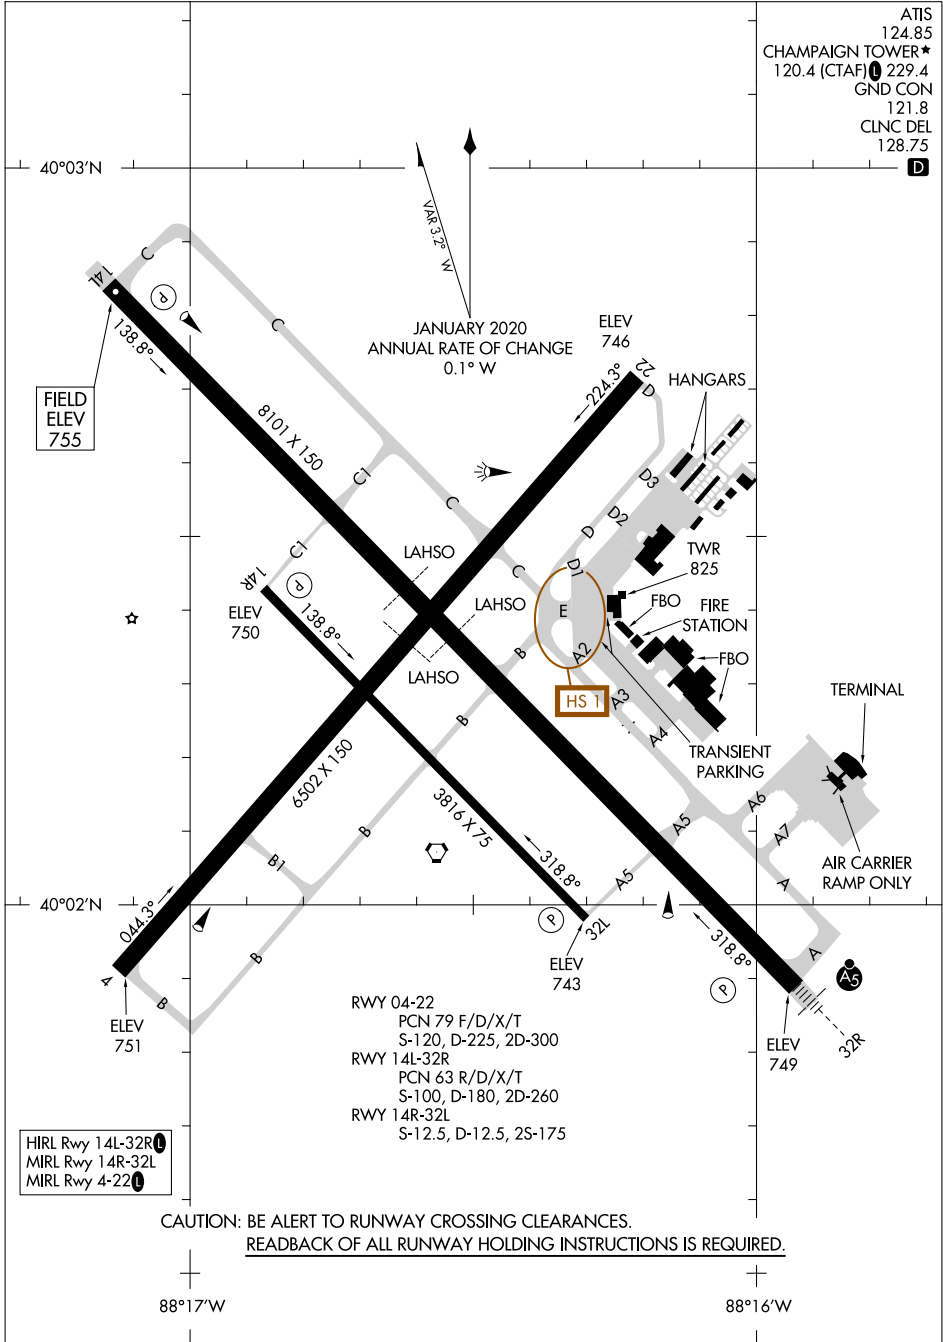

24081

AIRPORT DIAGRAM

UNIVERSITY OF ILLINOIS/WILLARD (CMI)
CHAMPAIGN/URBANA, ILLINOIS

AL-709 (FAA)

ATIS 124.85
CHAMPAIGN TOWER* 120.4 (CTAF) 229.4
GND CON 121.8
CLNC DEL 128.75

D

EC-3, 13 JUN 2024 to 11 JUL 2024

EC-3, 13 JUN 2024 to 11 JUL 2024

AIRPORT DIAGRAM

24081

CHAMPAIGN/URBANA, ILLINOIS
UNIVERSITY OF ILLINOIS/WILLARD (CMI)