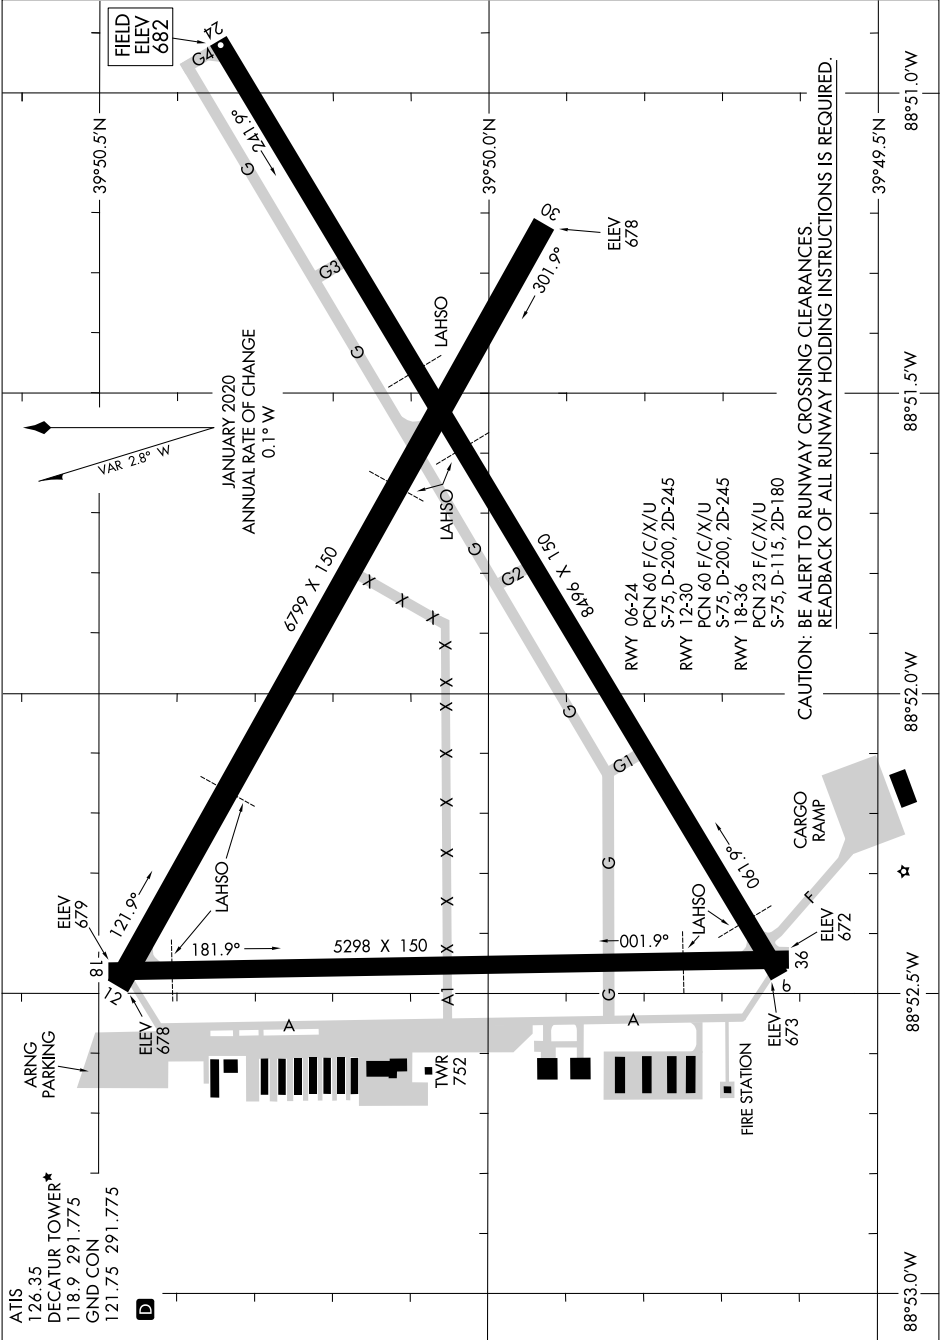

AIRPORT DIAGRAM

AL-710 (FAA)

DECATUR (DEC)
DECATUR, ILLINOIS

EC-3, 13 JUN 2024 to 11 JUL 2024

EC-3, 13 JUN 2024 to 11 JUL 2024

AIRPORT DIAGRAM

DECATUR, ILLINOIS
DECATUR (DEC)