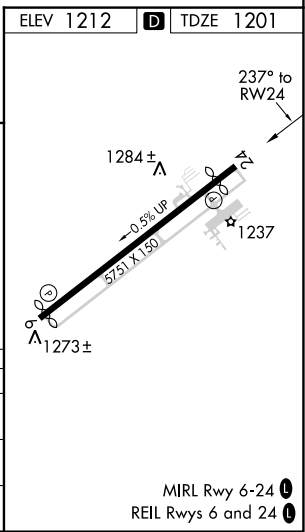

WAAS CH 78108 W24A	APP CRS 237°	Rwy Idg TDZE Apt Elev	5200 1201 1212

RNAV (GPS) RWY 24

LONDON/CORBIN/MAGEE (L.O.Z)

RNP APCH.	⚠ Visibility reduction by helicopters NA. When local altimeter setting not received, use Somerset altimeter setting: increase LPV DA to 1610 feet and visibility all Cats ¼ SM; increase all MDAs 100 feet and LNAV Cats C/D and Circling Cats A/C/D visibility ½ SM.	MISSED APPROACH: Climb to 3900 direct ESONE and hold.

ASOS 119.075	INDIANAPOLIS CENTER 124.625 371.925	UNICOM 123.0 (CTAF) 0

CATEGORY	A	B	C	D
LPV DA	1510-1 309 (300-1)			NA
LNAV MDA	1980-1 779 (800-1)	1980-1¼ 779 (800-1¼)	1980-2¼ 779 (800-2¼)	1980-2½ 779 (800-2½)
CIRCLING	1980-1 768 (800-1)	2040-1¼ 828 (900-1¼)	2040-2½ 828 (900-2½)	2040-2¾ 828 (900-2¾)

SE-1, 13 JUN 2024 to 11 JUL 2024

SE-1, 13 JUN 2024 to 11 JUL 2024