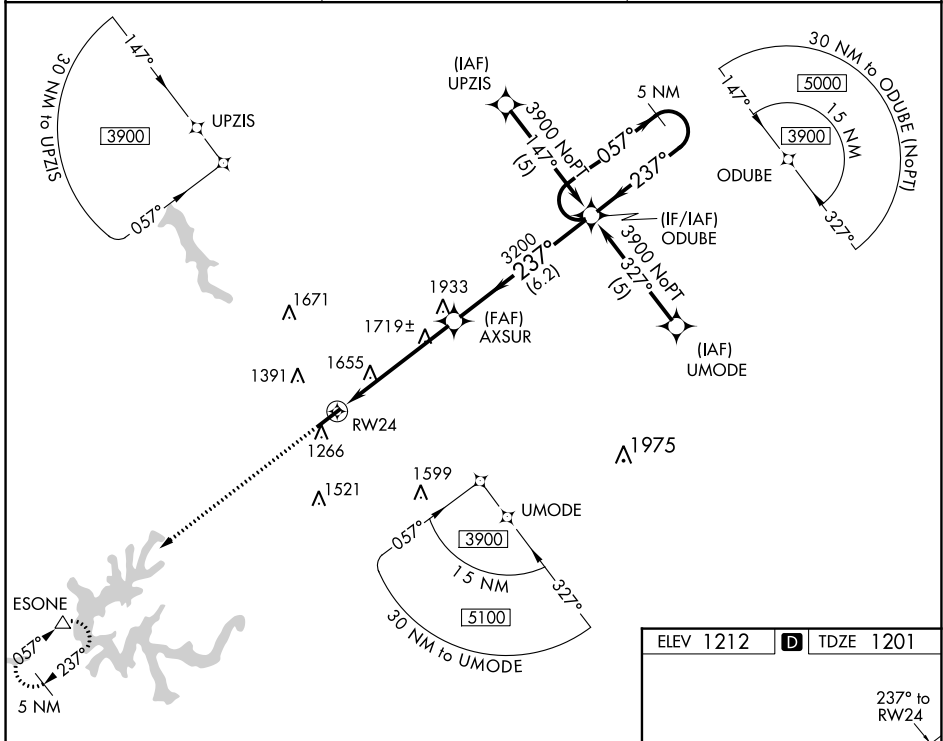

WAAS CH 78108 W24A	APP CRS 237°	Rwy Idg TDZE Apt Elev	5200 1201 1212
---------------------------------	------------------------	-----------------------------	---

RNAV (GPS) RWY 24

LONDON/CORBIN/MAGEE (L.O.Z)

RNP APCH.	<p>⚠ Visibility reduction by helicopters NA. When local altimeter setting not received, use Somerset altimeter setting: increase LPV DA to 1610 feet and visibility all Cats ¼ SM; increase all MDAs 100 feet and LNAV Cats C/D and Circling Cats A/C/D visibility ½ SM.</p>	MISSED APPROACH: Climb to 3900 direct ESONE and hold.
-----------	--	---

ASOS 119.075	INDIANAPOLIS CENTER 124.625 371.925	UNICOM 123.0 (CTAF) 0
------------------------	---	--

CATEGORY	A	B	C	D
LPV DA	1510-1 309 (300-1)			NA
LNAV MDA	1980-1 779 (800-1)	1980-1¼ 779 (800-1¼)	1980-2¼ 779 (800-2¼)	1980-2½ 779 (800-2½)
CIRCLING	1980-1 768 (800-1)	2040-1¼ 828 (900-1¼)	2040-2½ 828 (900-2½)	2040-2¾ 828 (900-2¾)

SE-1, 13 JUN 2024 to 11 JUL 2024

SE-1, 13 JUN 2024 to 11 JUL 2024