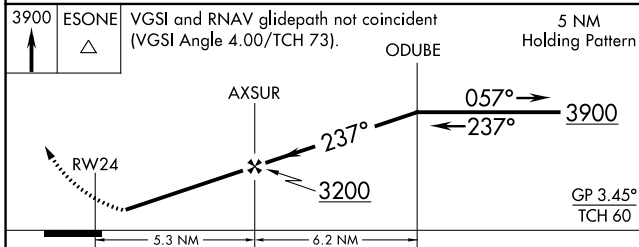

WAAS CH 78108 W24A	APP CRS 237°	Rwy Idg TDZE Apt Elev	5200 1201 1212

RNAV (GPS) RWY 24

LONDON/CORBIN/MAGEE (L.O.Z)

RNP APCH.	⚠ Visibility reduction by helicopters NA. When local altimeter setting not received, use Somerset altimeter setting: increase LPV DA to 1610 feet and visibility all Cats ¼ SM; increase all MDAs 100 feet and LNAV Cats C/D and Circling Cats A/C/D visibility ½ SM.	MISSED APPROACH: Climb to 3900 direct ESONE and hold.

ASOS 119.075	INDIANAPOLIS CENTER 124.625 371.925	UNICOM 123.0 (CTAF) 0

CATEGORY	A	B	C	D
LPV DA	1510-1 309 (300-1)			NA
LNAV MDA	1980-1 779 (800-1)	1980-1¼ 779 (800-1¼)	1980-2¼ 779 (800-2¼)	1980-2½ 779 (800-2½)
CIRCLING	1980-1 768 (800-1)	2040-1¼ 828 (900-1¼)	2040-2½ 828 (900-2½)	2040-2¾ 828 (900-2¾)

SE-1, 13 JUN 2024 to 11 JUL 2024

SE-1, 13 JUN 2024 to 11 JUL 2024