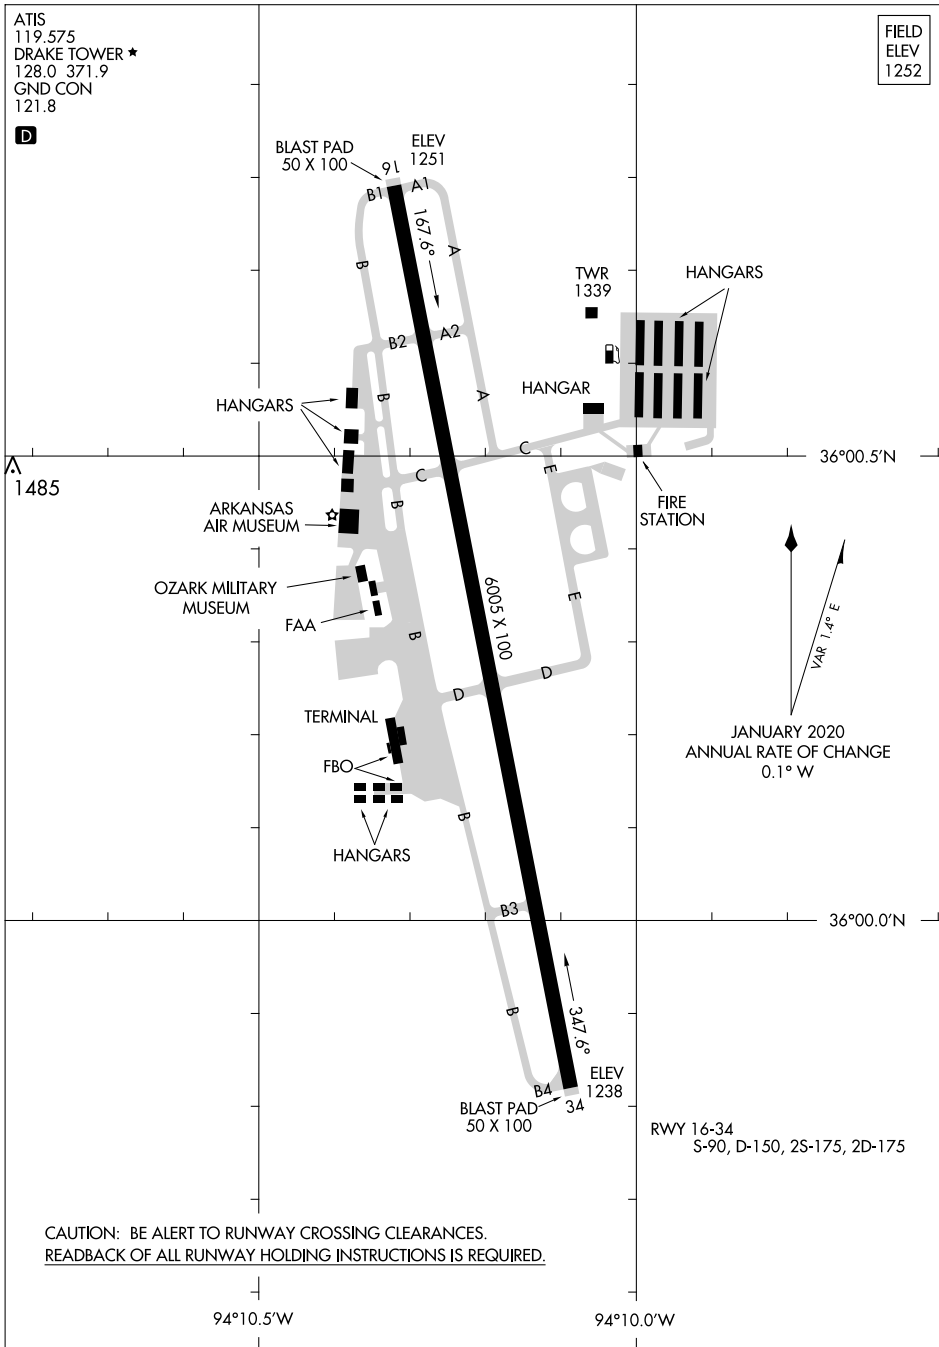

22307

AIRPORT DIAGRAM

AL-728 (FAA)

DRAKE FLD (FYY)
FAYETTEVILLE, ARKANSAS

ATIS
119.575
DRAKE TOWER ★
128.0 371.9
GND CON
121.8

D

FIELD
ELEV
1252

CAUTION: BE ALERT TO RUNWAY CROSSING CLEARANCES.
READEBACK OF ALL RUNWAY HOLDING INSTRUCTIONS IS REQUIRED.

RWY 16-34
S-90, D-150, 2S-175, 2D-175

SC-1, 13 JUN 2024 to 11 JUL 2024

SC-1, 13 JUN 2024 to 11 JUL 2024

AIRPORT DIAGRAM

22307

FAYETTEVILLE, ARKANSAS
DRAKE FLD (FYY)