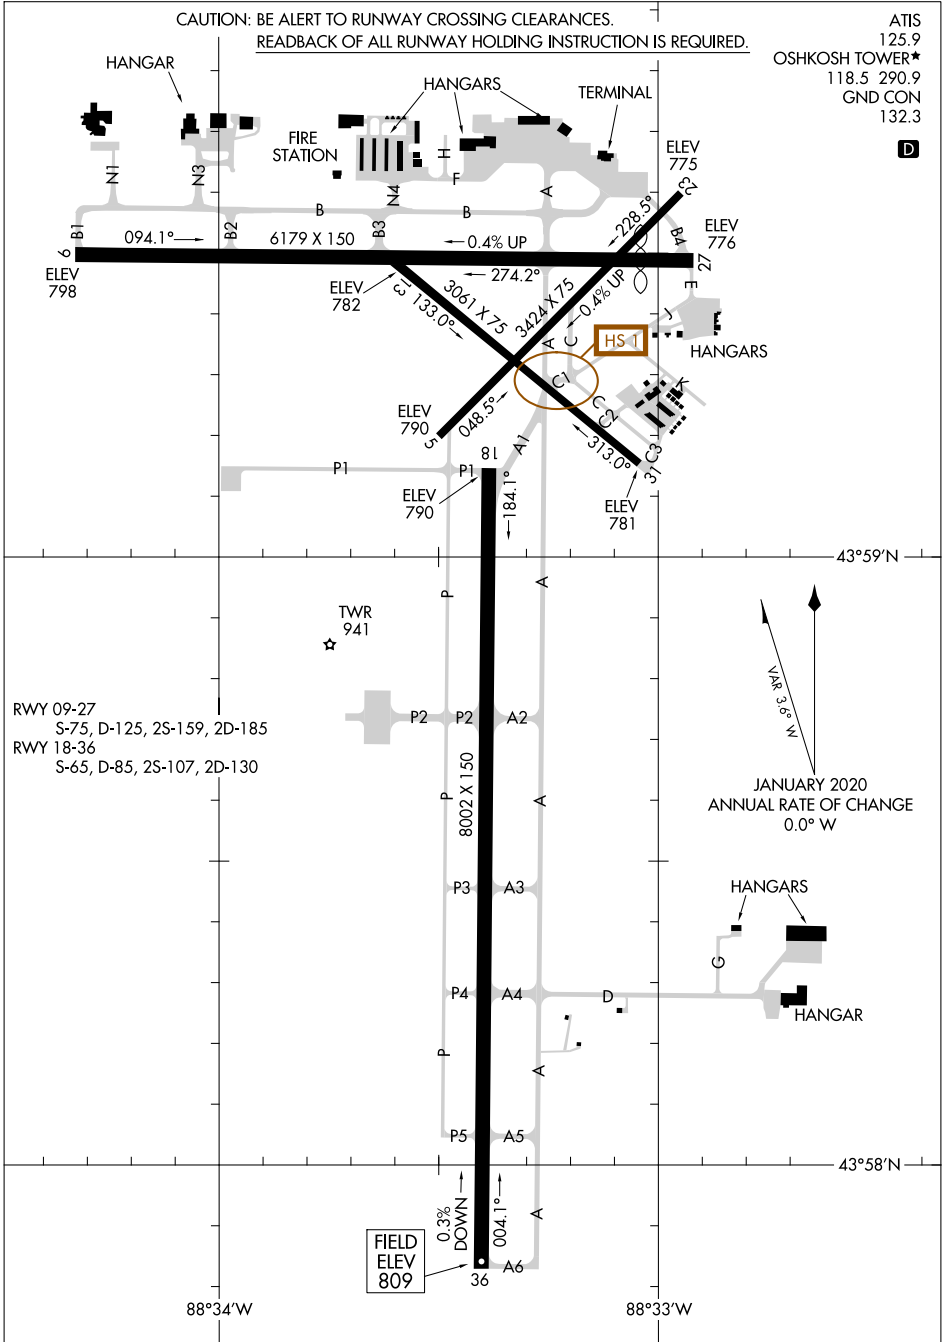

AIRPORT DIAGRAM

WITTMAN RGNL (OSH)
OSHKOSH, WISCONSIN

AL-730 (FAA)

CAUTION: BE ALERT TO RUNWAY CROSSING CLEARANCES.

READBACK OF ALL RUNWAY HOLDING INSTRUCTION IS REQUIRED.

ATIS 125.9
OSHKOSH TOWER* 118.5 290.9
GND CON 132.3

D

EC-3, 13 JUN 2024 to 11 JUL 2024

EC-3, 13 JUN 2024 to 11 JUL 2024