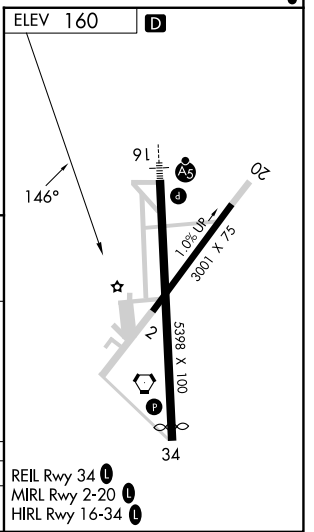

VOR-A

NEWPORT MUNI (ONP)

⚠ When local altimeter setting not received, use Tillamook altimeter setting:
⚠ increase all MDA 140 feet, increase Circling Cat B visibility ¼ mile.

MISSED APPROACH: Climb to 2900 then climbing right turn to 4000 direct ONP VORTAC and hold, continue climb-in-hold to 4000.

CATEGORY	A	B	C	D
C CIRCLING	1060-1¼	900 (900-1¼)	1400-3 1240 (1300-3)	1600-3 1440 (1500-3)