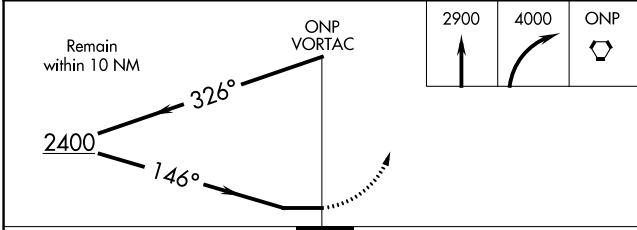

VOR-A

NEWPORT MUNI (ONP)

⚠ When local altimeter setting not received, use Tillamook altimeter setting:
⚠ increase all MDA 140 feet, increase Circling Cat B visibility ¼ mile.

MISSED APPROACH: Climb to 2900 then climbing right turn to 4000 direct ONP VORTAC and hold, continue climb-in-hold to 4000.

AWOS-3 133.9	SEATTLE CENTER 125.8 291.7	UNICOM 122.8 (CTAF) 1
------------------------	--------------------------------------	---------------------------------

NW-1, 13 JUN 2024 to 11 JUL 2024

NW-1, 13 JUN 2024 to 11 JUL 2024