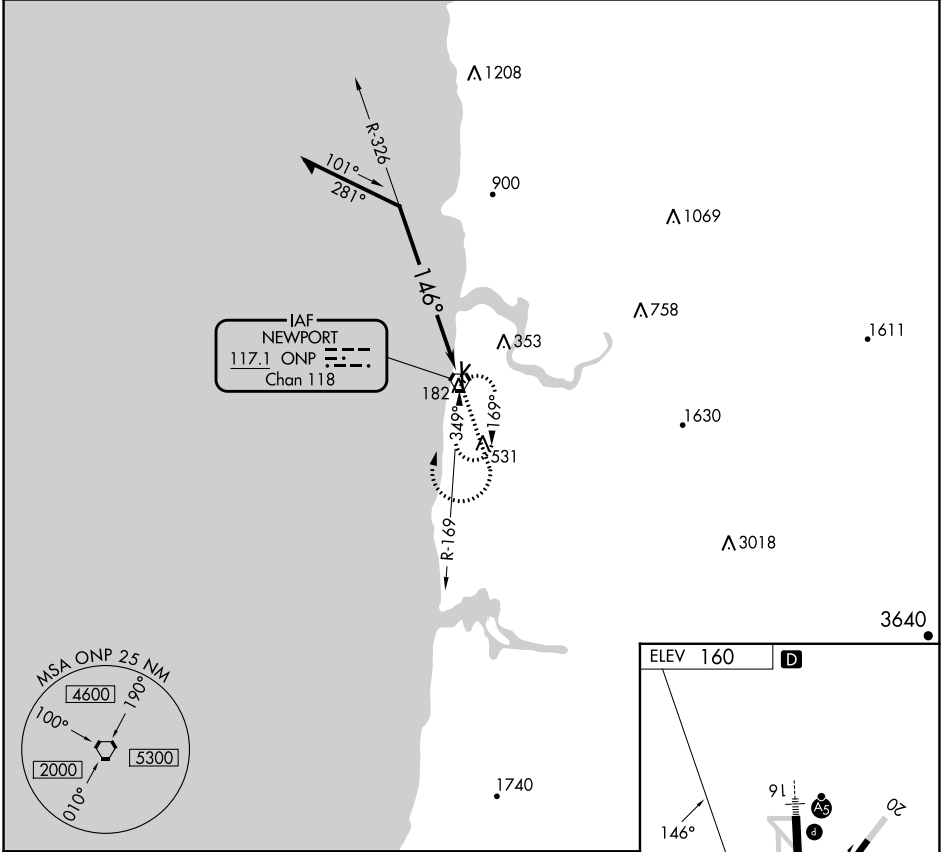

VORTAC ONP 117.1 Chan 118	APP CRS 146°	Rwy Idg TDZE Apt Elev	N/A N/A 160
-----------------------------------------------	------------------------	-----------------------------	----------------------------------------

VOR-A

NEWPORT MUNI (ONP)

⚠ When local altimeter setting not received, use Tillamook altimeter setting:
⚠ increase all MDA 140 feet, increase Circling Cat B visibility ¼ mile.

MISSED APPROACH: Climb to 2900 then climbing right turn to 4000 direct ONP VORTAC and hold, continue climb-in-hold to 4000.

AWOS-3 133.9	SEATTLE CENTER 125.8 291.7	UNICOM 122.8 (CTAF) 1
------------------------	--------------------------------------	---------------------------------

NW-1, 13 JUN 2024 to 11 JUL 2024

NW-1, 13 JUN 2024 to 11 JUL 2024