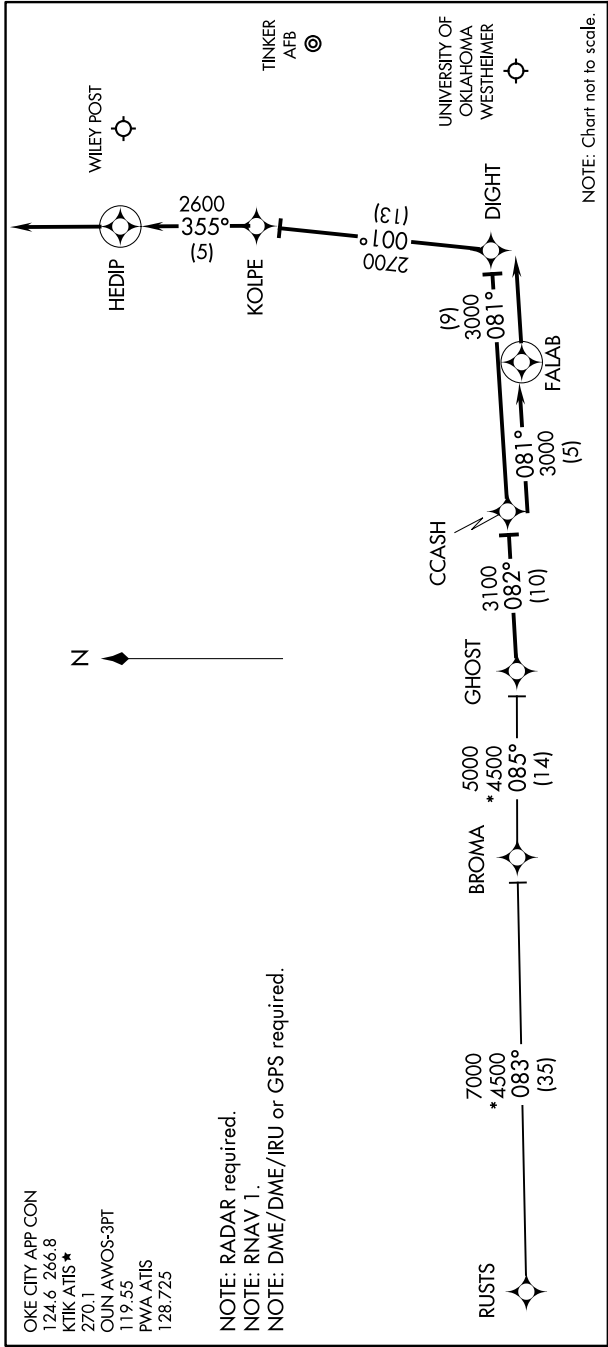

# CCASH ONE ARRIVAL (RNAV)

OKLAHOMA CITY, OKLAHOMA

SC-1, 13 JUN 2024 to 11 JUL 2024

**ARRIVAL ROUTE DESCRIPTION**

BROMA TRANSITION (BROMA.CCASH1):  
RUSTS TRANSITION (RUSTS.CCASH1):

From GHOST on track 082° to CCASH.

LANDING OUN/KTIK: From CCASH on track 081° to FALAB, then on track 081°. Expect radar vectors to final approach course.

LANDING PWA RW17L: From CCASH on track 081° to DIGHT, then on track 001° to KOLOPE, then on track 355° to HEDIP, then on track 355°. Expect radar vectors to final approach course.

LANDING PWA RW35R: From CCASH on track 081° to FALAB, then on track 081°. Expect radar vectors to final approach course.

NOTE: Chart not to scale.

# CCASH ONE ARRIVAL (RNAV)

OKLAHOMA CITY, OKLAHOMA

SC-1, 13 JUN 2024 to 11 JUL 2024