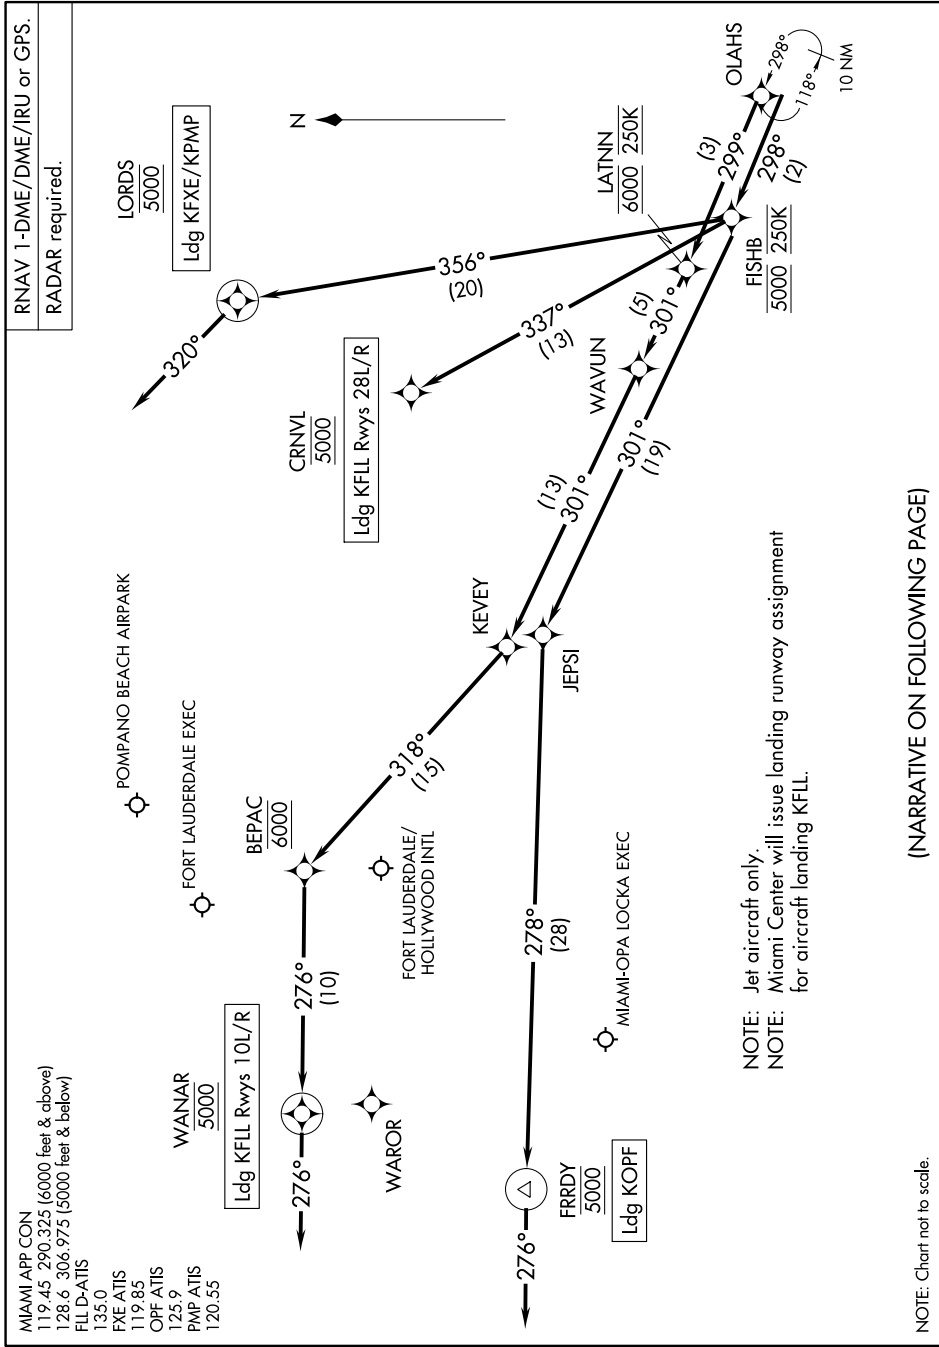

OLAH3 THREE ARRIVAL (RNAV) Arrival Routes

FORT LAUDERDALE, FLORIDA

SE-3, 13 JUN 2024 to 11 JUL 2024

MIAMI APP CON
 119.45 290.325 (6000 feet & above)
 128.6 306.975 (5000 feet & below)
 FIL D-ATIS
 135.0
 FXE ATIS
 119.85
 OPF ATIS
 125.9
 PMP ATIS
 120.55

RNAV 1-DME/DME/IRU or GPS.
 RADAR required.

NOTE: Jet aircraft only.
 NOTE: Miami Center will issue landing runway assignment for aircraft landing KFL.

(NARRATIVE ON FOLLOWING PAGE)

SE-3, 13 JUN 2024 to 11 JUL 2024

NOTE: Chart not to scale.

OLAH3 THREE ARRIVAL (RNAV) Arrival Routes

FORT LAUDERDALE, FLORIDA