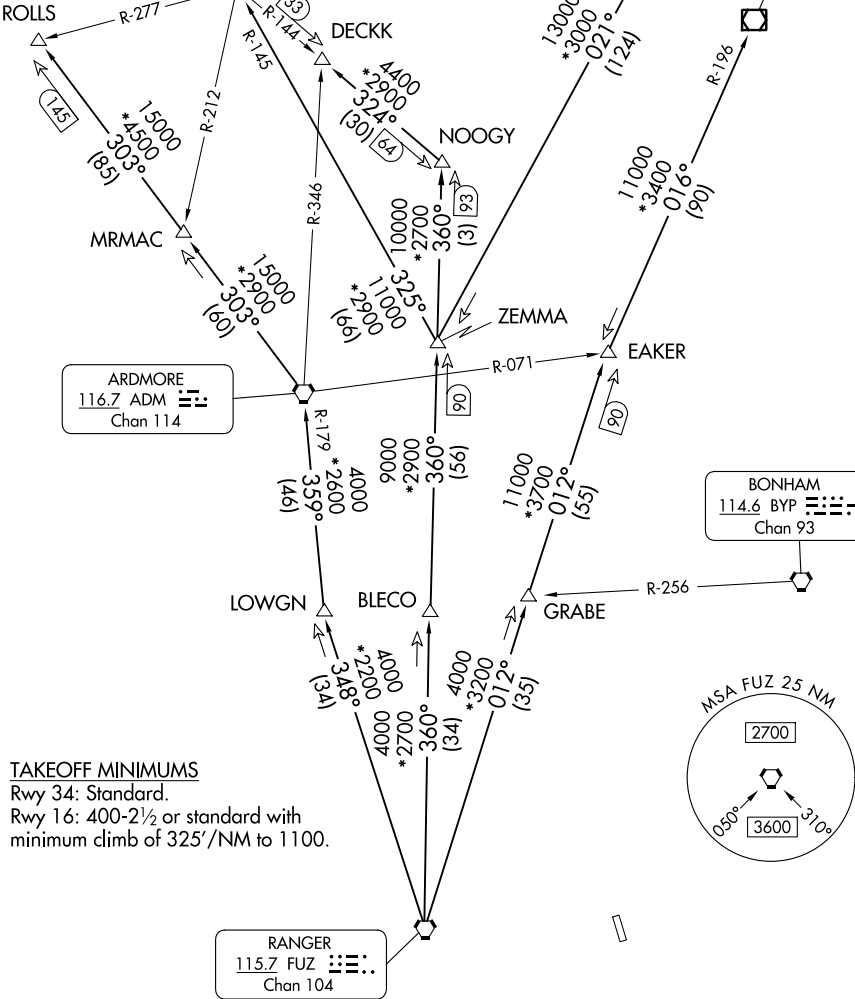

TEXOMA FIVE DEPARTURE

REGIONAL DEP CON
 124.3 282.275
 ATIS
 133.4
 CLNC DEL
 119.55
 GND CON
 121.6
 ADDISON TOWER ★
 126.0 (CTAF) 239.0

**TOP ALTITUDE:
 ASSIGNED BY ATC**

TULSA
 114.4 TUL :...:
 Chan 91

RADAR and DME required.

WILL ROGERS
 114.1 IRW :...:
 Chan 88

OKMULGEE
 114.9 OKM :...:
 Chan 96

ARDMORE
 116.7 ADM :...:
 Chan 114

BONHAM
 114.6 BYP :...:
 Chan 93

RANGER
 115.7 FUZ :...:
 Chan 104

SC-2, 13 JUN 2024 to 11 JUL 2024

SC-2, 13 JUN 2024 to 11 JUL 2024

NOTE: Chart not to scale.

(CONTINUED ON FOLLOWING PAGE)

TEXOMA FIVE DEPARTURE