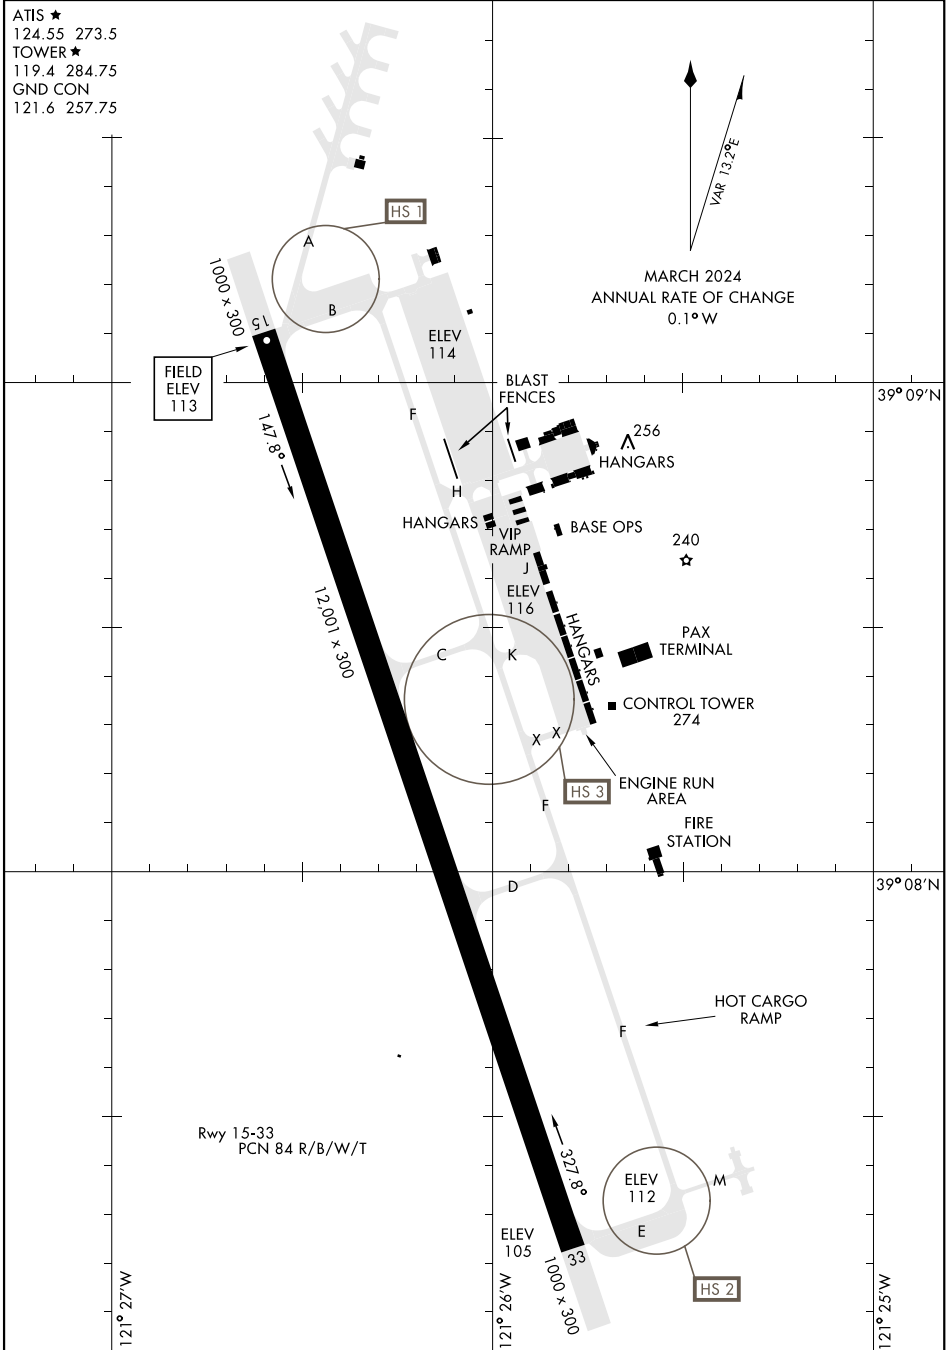

# AIRPORT DIAGRAM

[USAF]

BEALE AFB (KBAB)  
MARYSVILLE, CALIFORNIA

ATIS ★  
124.55 273.5  
TOWER ★  
119.4 284.75  
GND CON  
121.6 257.75

VAR 13.2°E  
MARCH 2024  
ANNUAL RATE OF CHANGE  
0.1°W

SW-2, 13 JUN 2024 to 11 JUL 2024

SW-2, 13 JUN 2024 to 11 JUL 2024

# AIRPORT DIAGRAM

MARYSVILLE, CALIFORNIA  
BEALE AFB (KBAB)