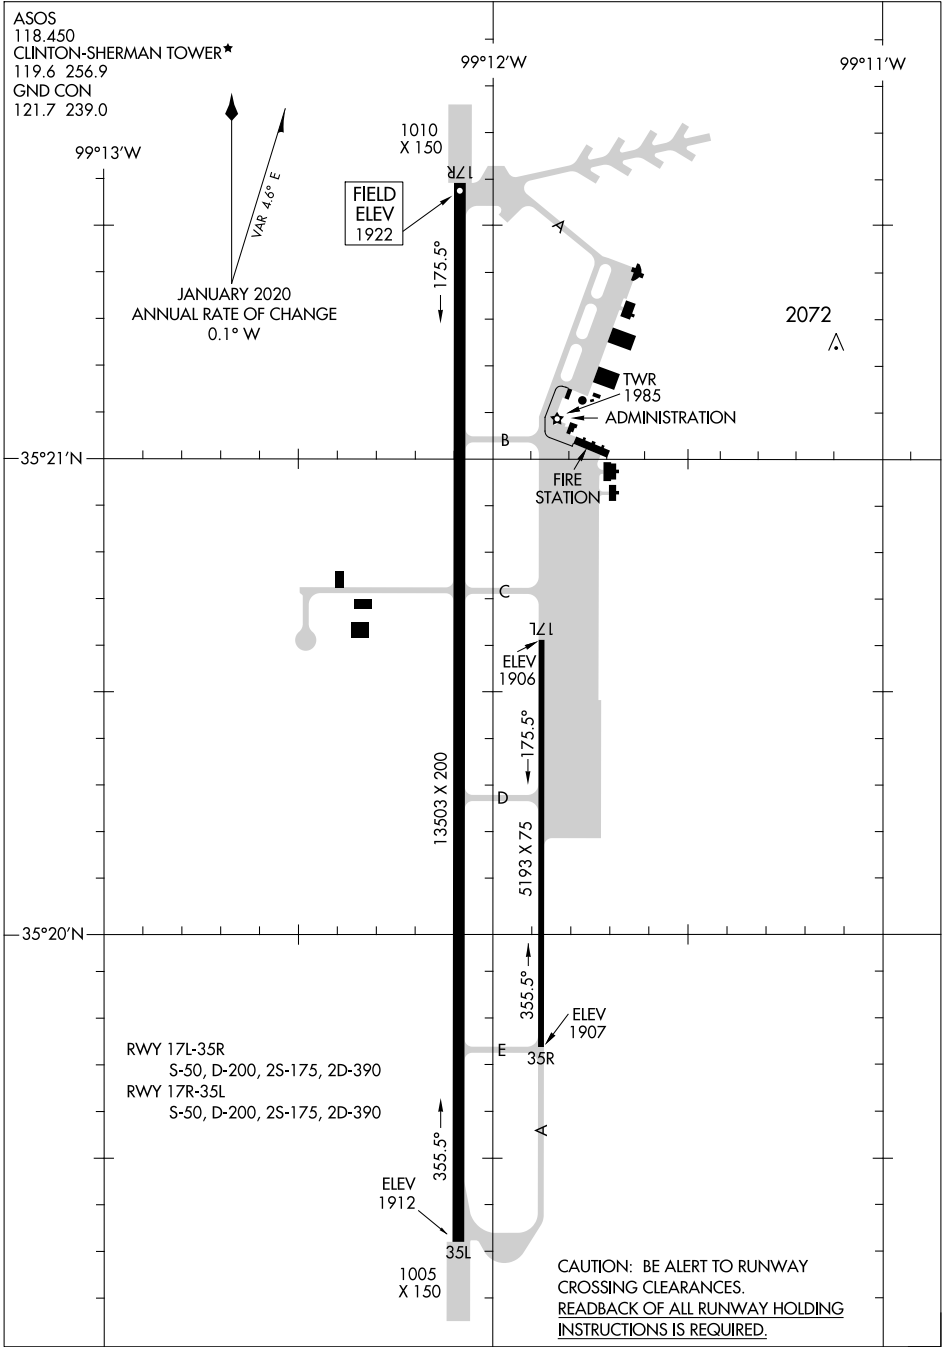

22027

AIRPORT DIAGRAM

CLINTON/SHERMAN (CSM)
BURNS FLAT, OKLAHOMA

AL-778 (FAA)

SC-1, 13 JUN 2024 to 11 JUL 2024

SC-1, 13 JUN 2024 to 11 JUL 2024

AIRPORT DIAGRAM

22027

BURNS FLAT, OKLAHOMA
CLINTON/SHERMAN (CSM)