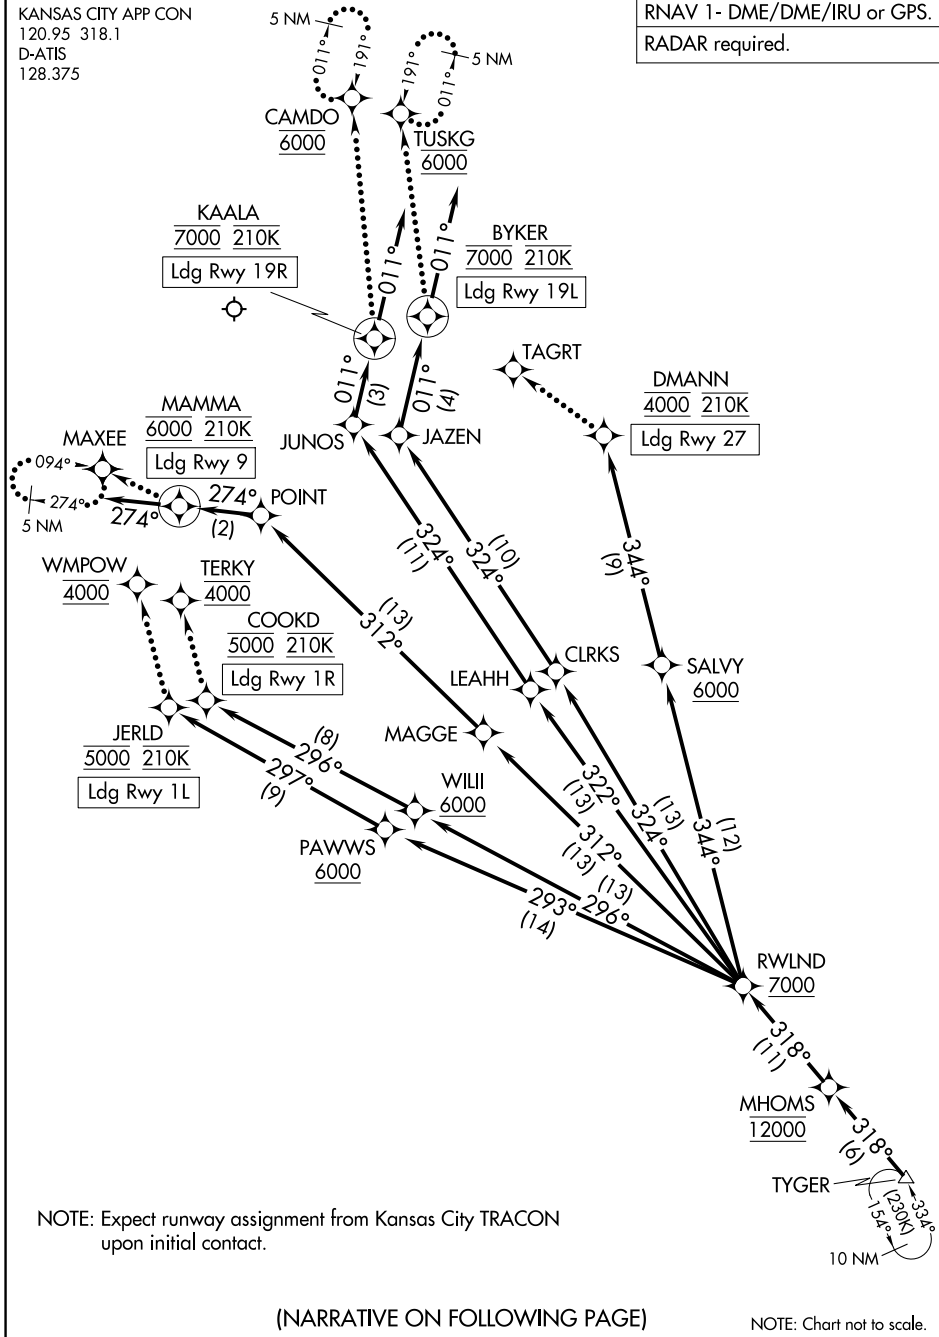

(TYGER.MHOMS3) 23222

AL-780 (FAA)

KANSAS CITY INTL (MCI)
KANSAS CITY, MISSOURI

MHOMS THREE ARRIVAL (RNAV) Arrival Routes

KANSAS CITY APP CON
120.95 318.1
D-ATIS
128.375

RNAV 1- DME/DME/IRU or GPS.
RADAR required.

NC-3, 13 JUN 2024 to 11 JUL 2024

NC-3, 13 JUN 2024 to 11 JUL 2024

NOTE: Expect runway assignment from Kansas City TRACON upon initial contact.

(NARRATIVE ON FOLLOWING PAGE)

NOTE: Chart not to scale.

MHOMS THREE ARRIVAL (RNAV) Arrival Routes

(TYGER.MHOMS3) 10AUG23

KANSAS CITY, MISSOURI
KANSAS CITY INTL (MCI)