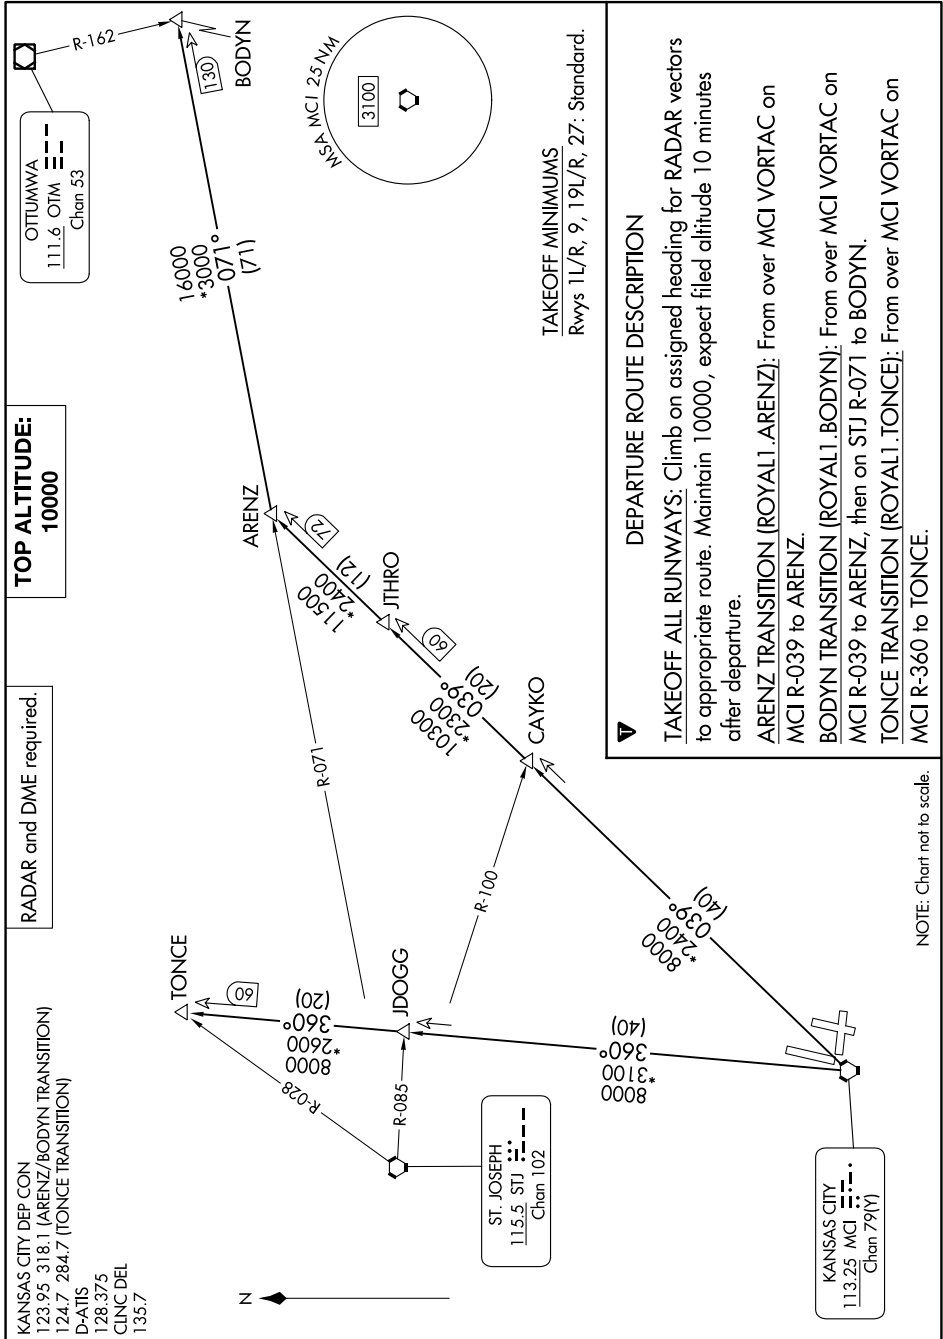

ROYAL ONE DEPARTURE

AL-780 (FAA)

KANSAS CITY INTL (MCI)
KANSAS CITY, MISSOURI

NC-3, 13 JUN 2024 to 11 JUL 2024

ROYAL ONE DEPARTURE

NC-3, 13 JUN 2024 to 11 JUL 2024