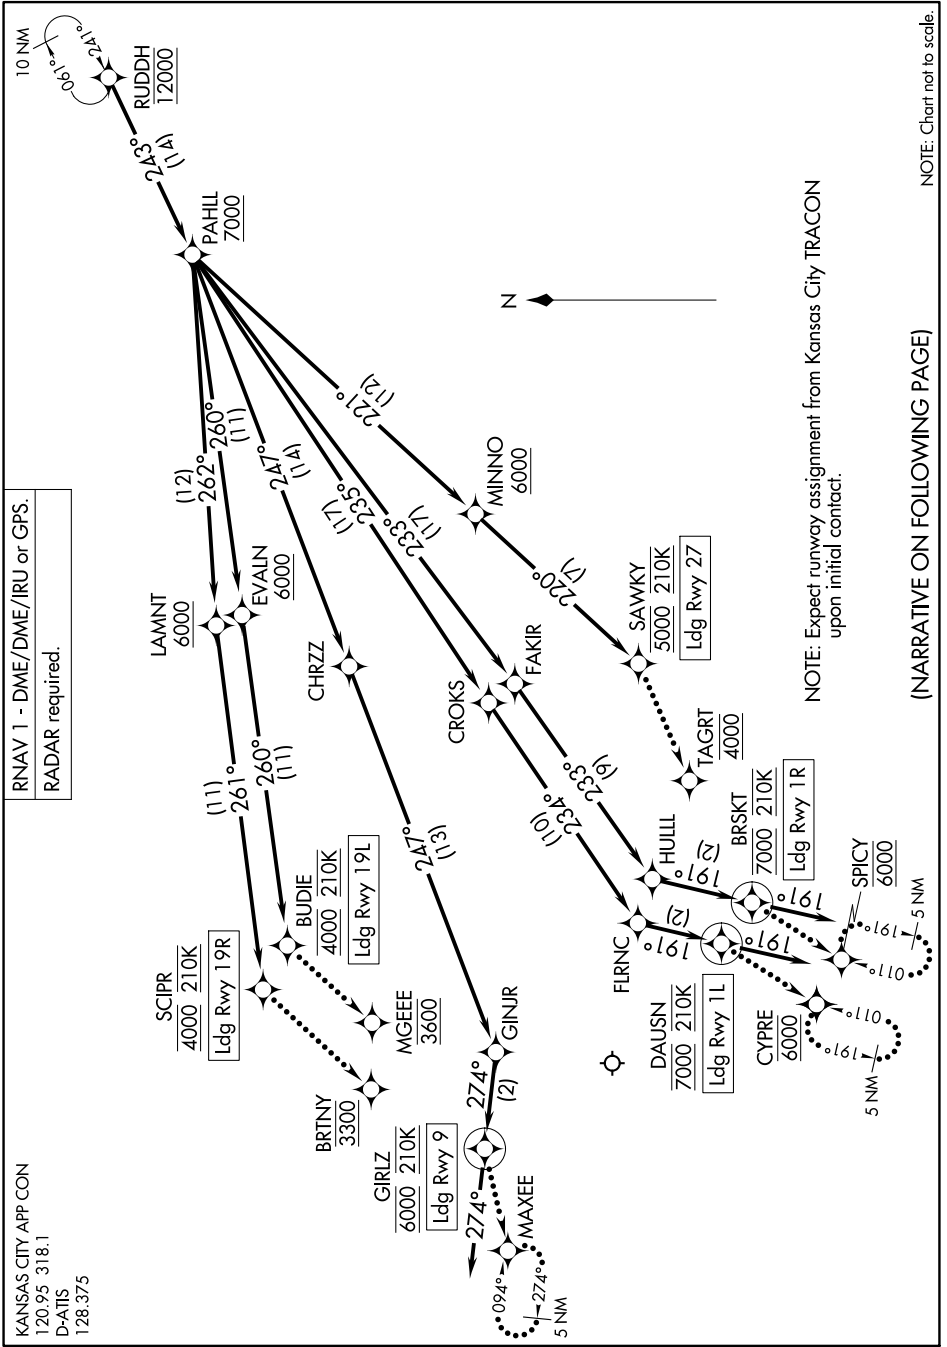

# RUDDH THREE ARRIVAL (RNAV) Arrival Routes

NC-3, 13 JUN 2024 to 11 JUL 2024

KANSAS CITY APP CON  
120.95 318.1  
D-ATIS  
128.375

RNAV 1 - DME/DME/IRU or GPS.  
RADAR required.

NOTE: Expect runway assignment from Kansas City TRACON upon initial contact.

(NARRATIVE ON FOLLOWING PAGE)

NOTE: Chart not to scale.

NC-3, 13 JUN 2024 to 11 JUL 2024

# RUDDH THREE ARRIVAL (RNAV) Arrival Routes