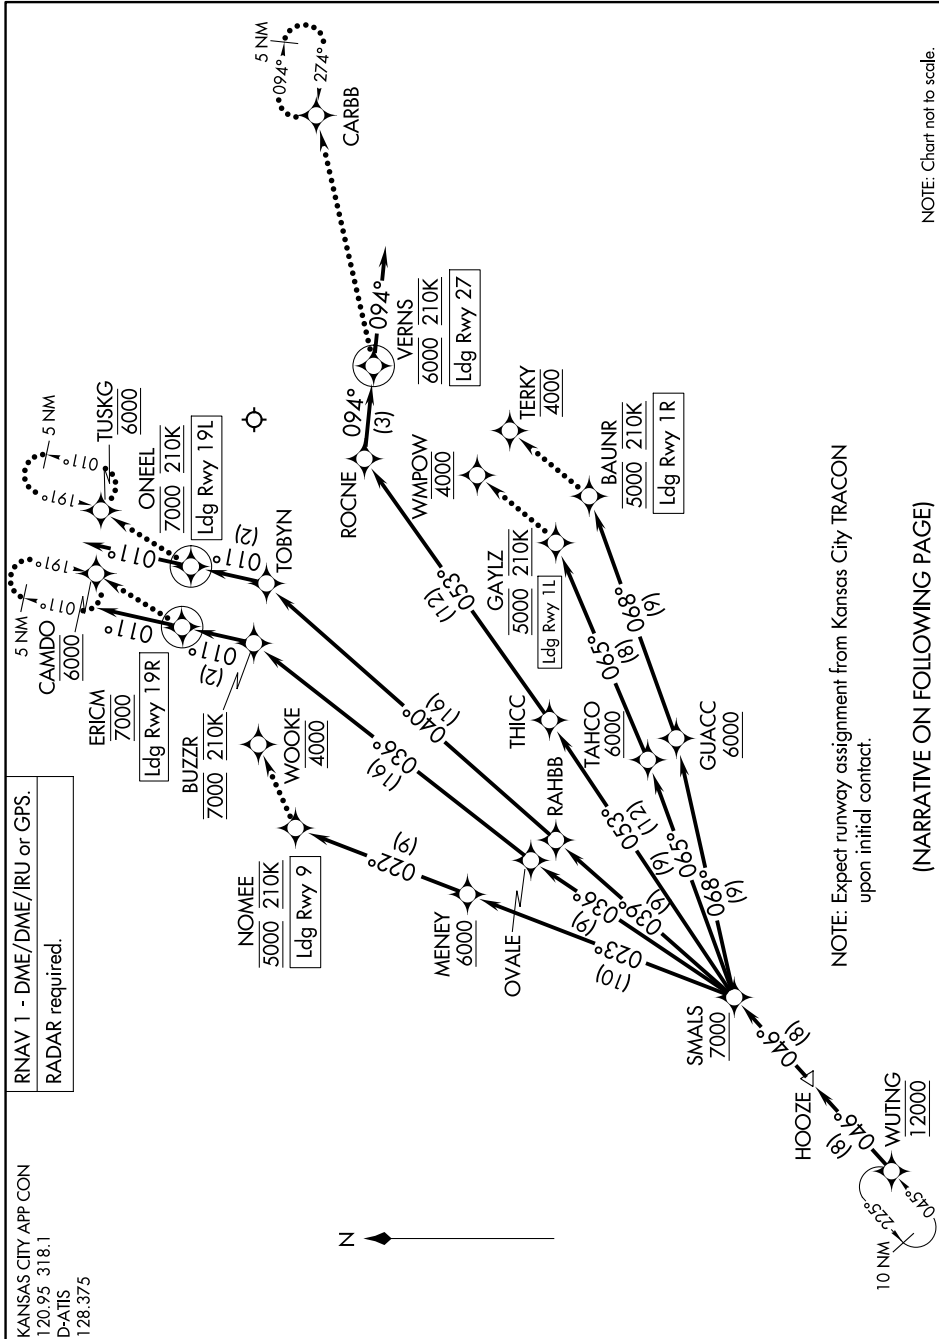

(WUTNG.WUTNG3) 23222

AL-780 (FAA)

KANSAS CITY INTL (MCI)
KANSAS CITY, MISSOURI

WUTNG THREE ARRIVAL (RNAV) Arrival Routes

NC-3, 13 JUN 2024 to 11 JUL 2024

NOTE: Expect runway assignment from Kansas City TRACON upon initial contact.

(NARRATIVE ON FOLLOWING PAGE)

NOTE: Chart not to scale.

NC-3, 13 JUN 2024 to 11 JUL 2024

WUTNG THREE ARRIVAL (RNAV) Arrival Routes
(WUTNG.WUTNG3) 10AUG23

KANSAS CITY, MISSOURI
KANSAS CITY INTL (MCI)