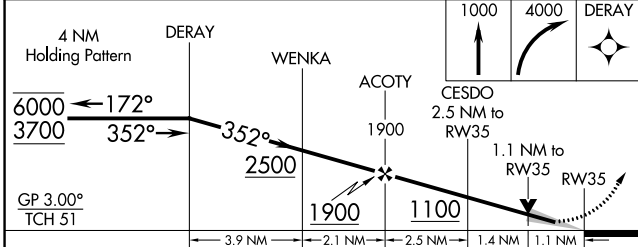

WAAS CH 69517 W35A	APP CRS 352°	Rwy Idg TDZE 250 Apt Elev 250
--	------------------------	---

RNAV (GPS) RWY 35

CORVALLIS MUNI (CVO)

RNP APCH - GPS.		MISSED APPROACH: Climb to 1000 then climbing right turn to 4000 direct DERAY and hold, continue climb-in-hold to 4000.
AWOS-3PT 135.775	CASCADE APP CON * 127.5 348.7	

CATEGORY	A	B	C	D
LPV DA		500-3/4	250 (300-3/4)	
LNAV/VNAV DA		551-7/8	301 (400-7/8)	
LNAV MDA	640-1	390 (400-1)	640-1 1/8	390 (400-1 1/8)
CIRCLING	720-1	740-1	920-1 3/4	1080-2 3/4
	470 (500-1)	490 (500-1)	670 (700-1 3/4)	830 (900-2 3/4)