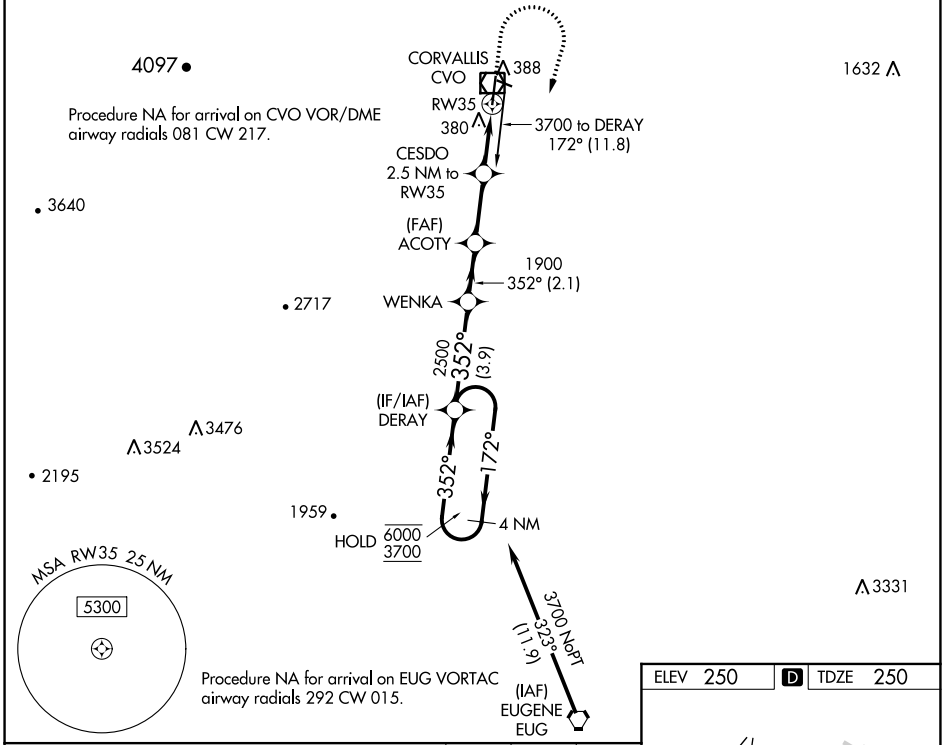

WAAS CH 69517 W35A	APP CRS 352°	Rwy Idg TDZE 250 Apt Elev 250
--	------------------------	---

RNAV (GPS) RWY 35

CORVALLIS MUNI (CVO)

RNP APCH - GPS.		MISSED APPROACH: Climb to 1000 then climbing right turn to 4000 direct DERAY and hold, continue climb-in-hold to 4000.
AWOS-3PT 135.775	CASCADE APP CON * 127.5 348.7	

CATEGORY	A	B	C	D
LPV DA		500-3/4	250 (300-3/4)	
LNAV/VNAV DA		551-7/8	301 (400-7/8)	
LNAV MDA	640-1	390 (400-1)	640-1 1/8	390 (400-1 1/8)
CIRCLING	720-1	740-1	920-1 3/4	1080-2 3/4
	470 (500-1)	490 (500-1)	670 (700-1 3/4)	830 (900-2 3/4)

NW-1, 13 JUN 2024 to 11 JUL 2024

NW-1, 13 JUN 2024 to 11 JUL 2024