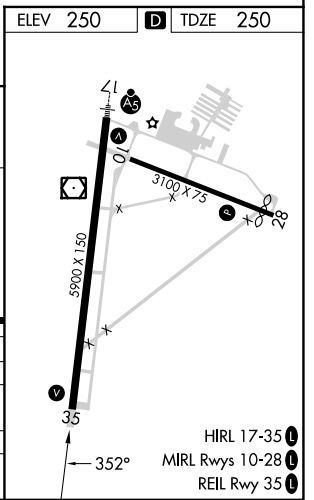

WAAS CH 69517 W35A	APP CRS 352°	Rwy Idg TDZE 250 Apt Elev 250
--	------------------------	---

RNAV (GPS) RWY 35

CORVALLIS MUNI (CVO)

RNP APCH - GPS.		MISSED APPROACH: Climb to 1000 then climbing right turn to 4000 direct DERAY and hold, continue climb-in-hold to 4000.
AWOS-3PT 135.775	CASCADE APP CON * 127.5 348.7	

CATEGORY	A	B	C	D
LPV DA		500-3/4	250 (300-3/4)	
LNAV/VNAV DA		551-7/8	301 (400-7/8)	
LNAV MDA	640-1	390 (400-1)	640-1 1/8	390 (400-1 1/8)
CIRCLING	720-1	740-1	920-1 3/4	1080-2 3/4
	470 (500-1)	490 (500-1)	670 (700-1 3/4)	830 (900-2 3/4)