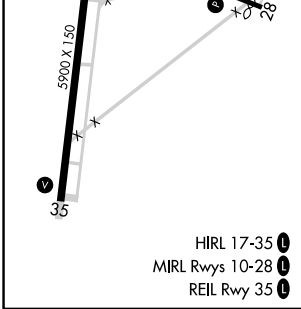

VOR/DME CVO 115.4 Chan 101	APP CRS 252°	Rwy Idg TDZE Apt Elev N/A N/A 250
--	------------------------	--

VOR-A

CORVALLIS MUNI (CVO)

⚠ When local altimeter setting not received, procedure NA.
⚠ Circling Rwy 28 NA at night.

MISSED APPROACH: Climbing left turn to 3000 on CVO VOR/DME R-081 to SHEDD INT/EUG 22.1 DME and hold, continue climb-in-hold to 3000.

AWOS-3PT 135,775	CASCADE APP CON * 127.5 348.7	UNICOM 123.075 (CTAF) 0
----------------------------	---	-----------------------------------

CATEGORY	A	B	C	D
☑ CIRCLING	1400-1¼ 1150 (1200-1¼)	1400-1½ 1150 (1200-1½)	1400-3	1150 (1200-3)

NW-1, 13 JUN 2024 to 11 JUL 2024

NW-1, 13 JUN 2024 to 11 JUL 2024