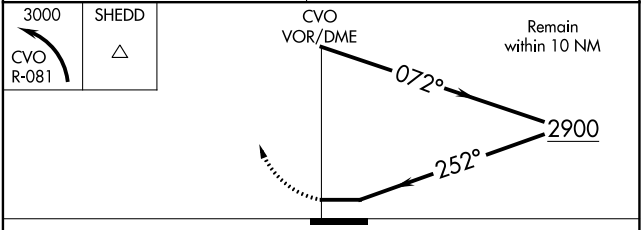

VOR/DME CVO 115.4 Chan 101	APP CRS 252°	Rwy Idg TDZE Apt Elev N/A N/A 250
--	------------------------	--

VOR-A

CORVALLIS MUNI (CVO)

⚠ When local altimeter setting not received, procedure NA.
⚠ Circling Rwy 28 NA at night.

MISSED APPROACH: Climbing left turn to 3000 on CVO VOR/DME R-081 to SHEDD INT/EUG 22.1 DME and hold, continue climb-in-hold to 3000.

AWOS-3PT 135,775	CASCADE APP CON * 127.5 348.7	UNICOM 123.075 (CTAF) 0
----------------------------	---	-----------------------------------