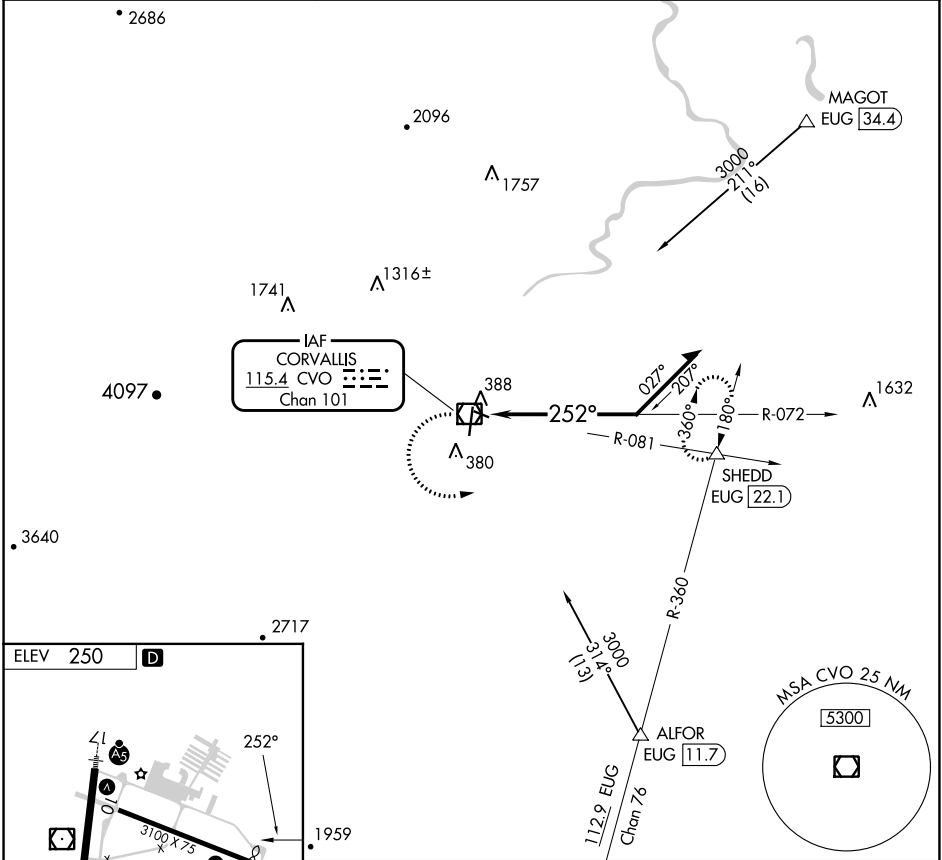

VOR/DME CVO 115.4 Chan 101	APP CRS 252°	Rwy Idg TDZE Apt Elev N/A N/A 250
--	------------------------	--

VOR-A

CORVALLIS MUNI (CVO)

⚠ When local altimeter setting not received, procedure NA.
⚠ Circling Rwy 28 NA at night.

MISSED APPROACH: Climbing left turn to 3000 on CVO VOR/DME R-081 to SHEDD INT/EUG 22.1 DME and hold, continue climb-in-hold to 3000.

AWOS-3PT 135,775	CASCADE APP CON * 127.5 348.7	UNICOM 123.075 (CTAF) 0
----------------------------	---	-----------------------------------

CATEGORY	A	B	C	D
☑ CIRCLING	1400-1¼ 1150 (1200-1¼)	1400-1½ 1150 (1200-1½)	1400-3	1150 (1200-3)

NW-1, 13 JUN 2024 to 11 JUL 2024

NW-1, 13 JUN 2024 to 11 JUL 2024