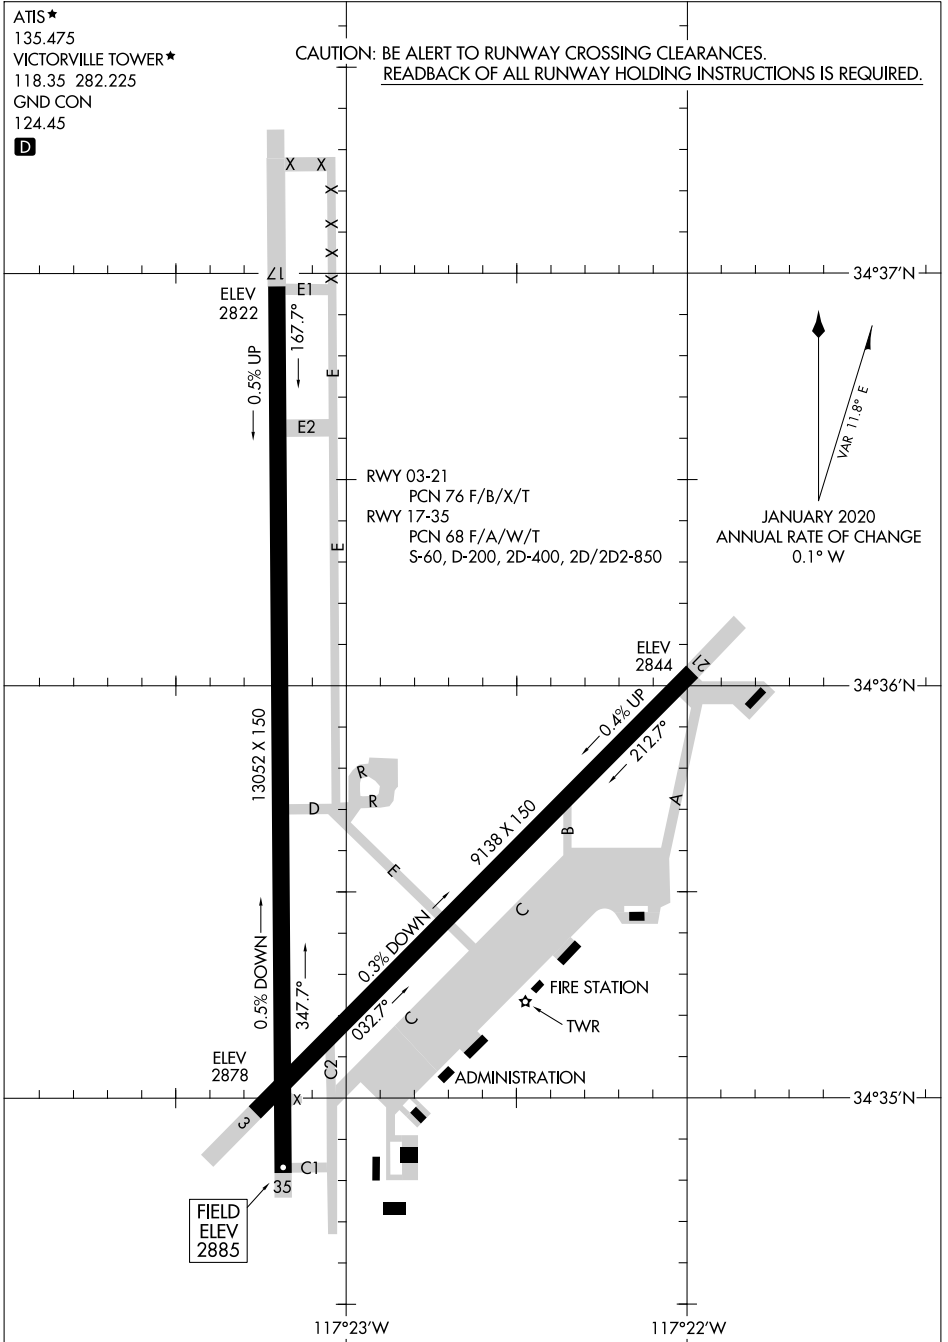

24137

# AIRPORT DIAGRAM

SOUTHERN CALIFORNIA LOGISTICS (VCV)  
VICTORVILLE, CALIFORNIA

AL-794 (FAA)

ATIS★  
135.475  
VICTORVILLE TOWER★  
118.35 282.225  
GND CON  
124.45

D

CAUTION: BE ALERT TO RUNWAY CROSSING CLEARANCES.  
READBACK OF ALL RUNWAY HOLDING INSTRUCTIONS IS REQUIRED.

SW-3, 13 JUN 2024 to 11 JUL 2024

SW-3, 13 JUN 2024 to 11 JUL 2024

# AIRPORT DIAGRAM

24137

VICTORVILLE, CALIFORNIA  
SOUTHERN CALIFORNIA LOGISTICS (VCV)