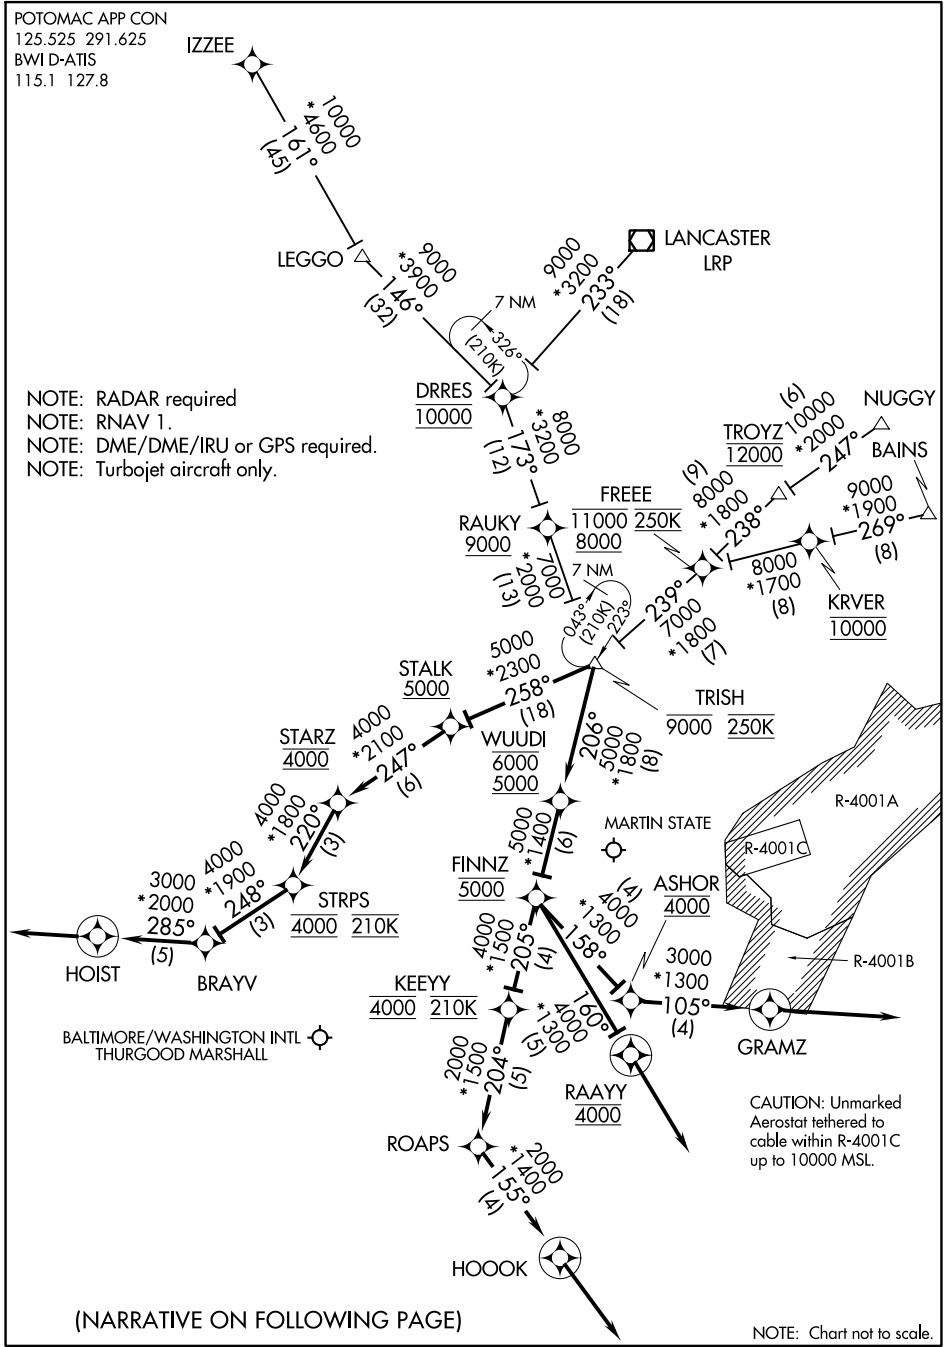

TRISH THREE ARRIVAL (RNAV)

BALTIMORE, MARYLAND

POTOMAC APP CON
125.525 291.625
BWI D-ATIS
115.1 127.8

- NOTE: RADAR required
- NOTE: RNAV 1.
- NOTE: DME/DME/IRU or GPS required.
- NOTE: Turbojet aircraft only.

NE-3, 13 JUN 2024 to 11 JUL 2024

NE-3, 13 JUN 2024 to 11 JUL 2024

(NARRATIVE ON FOLLOWING PAGE)

NOTE: Chart not to scale.

TRISH THREE ARRIVAL (RNAV)

BALTIMORE, MARYLAND