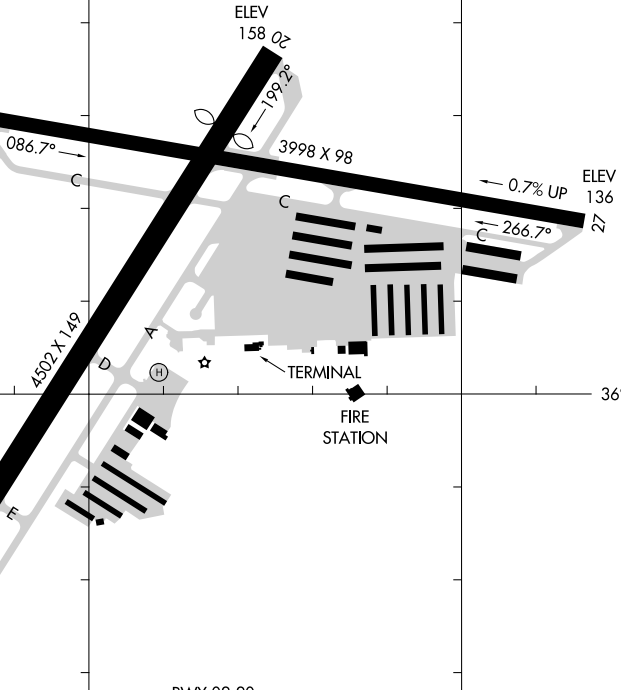

# AIRPORT DIAGRAM

AL-805 (FAA)

WATSONVILLE MUNI (WVI)  
WATSONVILLE, CALIFORNIA

ASOS  
132.275  
CTAF/UNICOM  
122.8

↑  
↑  
VAR 13.1° E  
JANUARY 2020  
ANNUAL RATE OF CHANGE  
0.1° W

36°56.5'N

FIELD  
ELEV  
163

36°56.0'N

RWY 02-20  
S-81, D-96, 2S-122, 2D-167  
RWY 09-27  
S-45, D-65, 2S-83

121°47.5'W

121°47.0'W