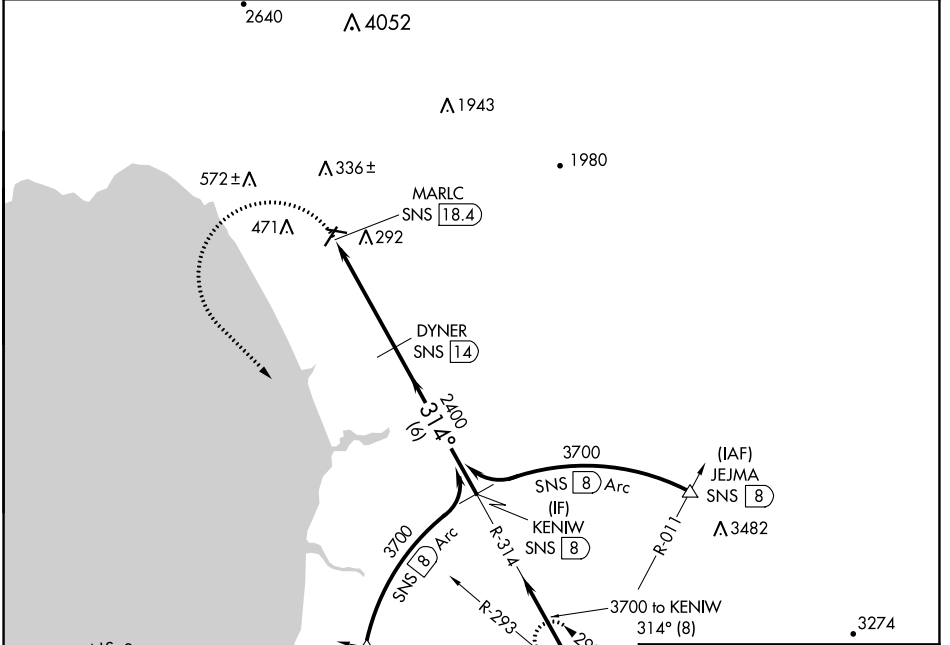

VORTAC SNS 117.3 Chan 120	APP CRS 314°	Rwy Idg TDZE Apt Elev N/A N/A 163
---	------------------------	---

VOR-A

WATSONVILLE MUNI (WVI)

⚠ Circling NA west of Rwy 2-20. When local altimeter setting not received, use Monterey altimeter setting and increase all MDA's 80 feet. DME required. Circling Rwy 27 NA at night.

MISSED APPROACH: Climbing left turn to 5000 direct SNS VORTAC and hold, continue climb-in-hold to 5000.

ASOS 132.275	NORCAL APP CON 127.15 307.125	UNICOM 122.8 (CTAF) 📞
------------------------	---	--

CATEGORY	A	B	C	D
CIRCLING	1300-1¼ 1137 (1200-1¼)	1300-1½ 1137 (1200-1½)	1300-3	1137 (1200-3)

SW-2, 13 JUN 2024 to 11 JUL 2024

SW-2, 13 JUN 2024 to 11 JUL 2024