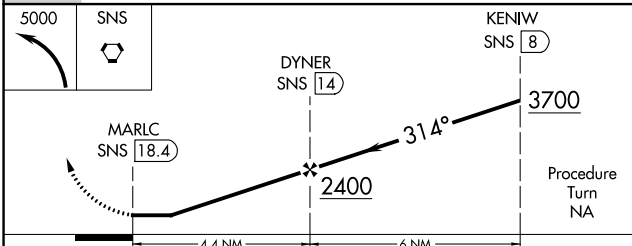

VORTAC SNS 117.3 Chan 120	APP CRS 314°	Rwy Idg TDZE Apt Elev N/A N/A 163
---	------------------------	---

VOR-A

WATSONVILLE MUNI (WVI)

⚠ Circling NA west of Rwy 2-20. When local altimeter setting not received, use Monterey altimeter setting and increase all MDA's 80 feet. DME required. Circling Rwy 27 NA at night.

MISSED APPROACH: Climbing left turn to 5000 direct SNS VORTAC and hold, continue climb-in-hold to 5000.

ASOS 132.275	NORCAL APP CON 127.15 307.125	UNICOM 122.8 (CTAF) 📞
------------------------	---	--

CATEGORY	A	B	C	D
CIRCLING	1300-1¼ 1137 (1200-1¼)	1300-1½ 1137 (1200-1½)	1300-3	1137 (1200-3)

SW-2, 13 JUN 2024 to 11 JUL 2024

SW-2, 13 JUN 2024 to 11 JUL 2024