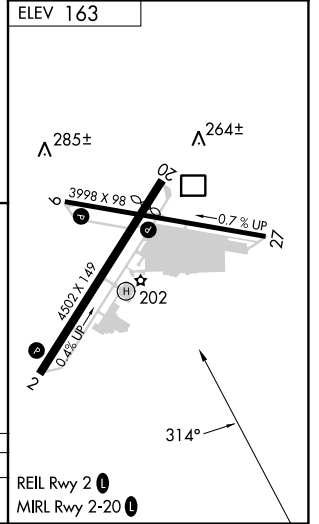

VORTAC SNS 117.3 Chan 120	APP CRS 314°	Rwy Idg TDZE Apt Elev N/A N/A 163
---	------------------------	---

VOR-A

WATSONVILLE MUNI (WVI)

⚠ Circling NA west of Rwy 2-20. When local altimeter setting not received, use Monterey altimeter setting and increase all MDA's 80 feet. DME required. Circling Rwy 27 NA at night.

MISSED APPROACH: Climbing left turn to 5000 direct SNS VORTAC and hold, continue climb-in-hold to 5000.

ASOS 132.275	NORCAL APP CON 127.15 307.125	UNICOM 122.8 (CTAF) 📞
------------------------	---	--

CATEGORY	A	B	C	D
CIRCLING	1300-1¼ 1137 (1200-1¼)	1300-1½ 1137 (1200-1½)	1300-3	1137 (1200-3)