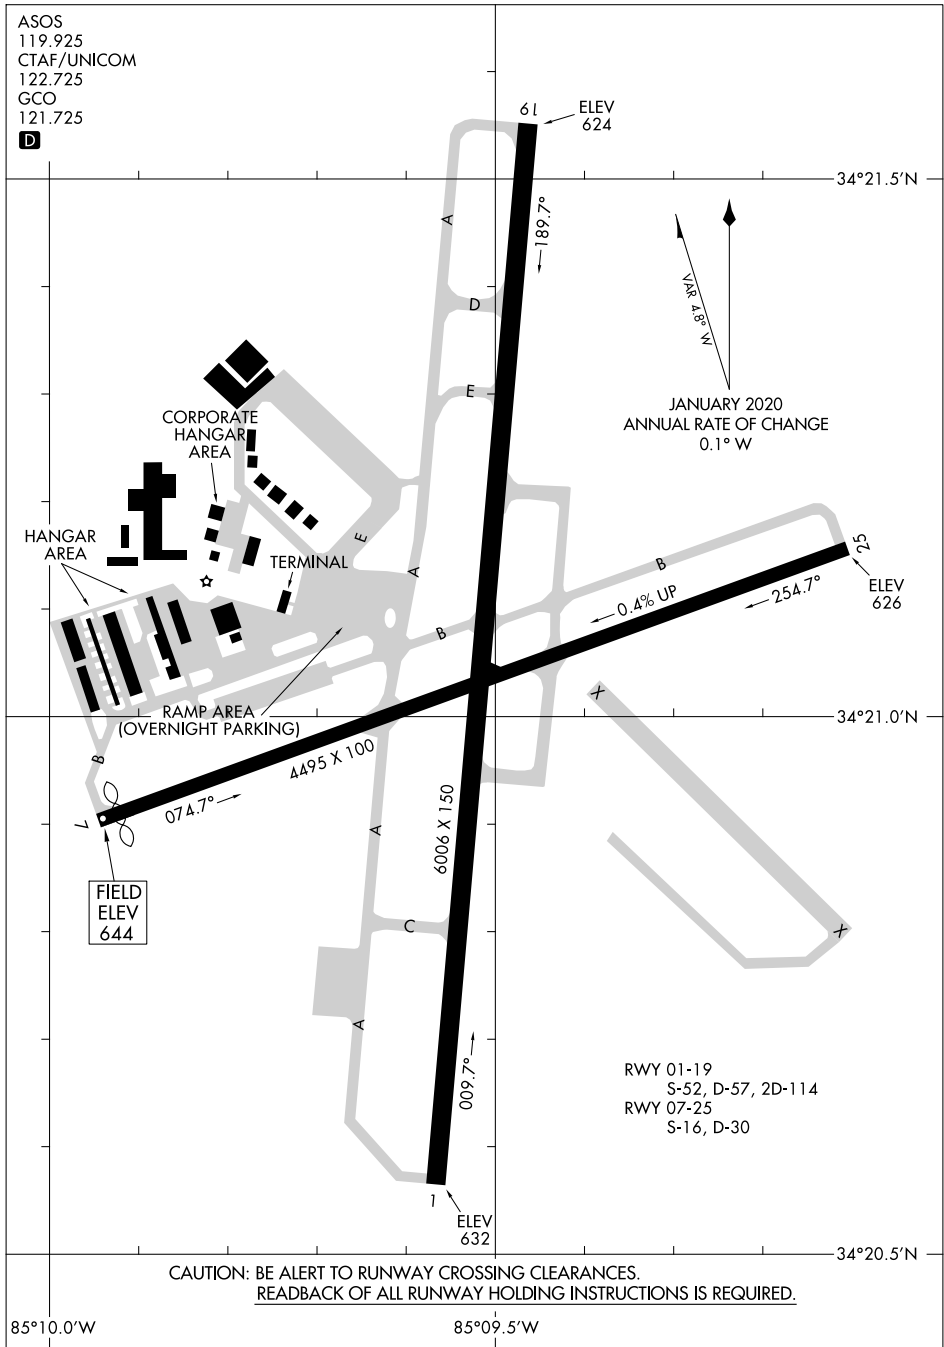

# AIRPORT DIAGRAM

RICHARD B RUSSELL RGNL - J H TOWERS FLD (R.M.G)

AL-855 (FAA)

ROME, GEORGIA

ASOS  
119.925  
CTAF/UNICOM  
122.725  
GCO  
121.725

**D**

SE-4, 13 JUN 2024 to 11 JUL 2024

SE-4, 13 JUN 2024 to 11 JUL 2024

85°10.0'W

85°09.5'W

34°20.5'N

34°21.0'N

34°21.5'N