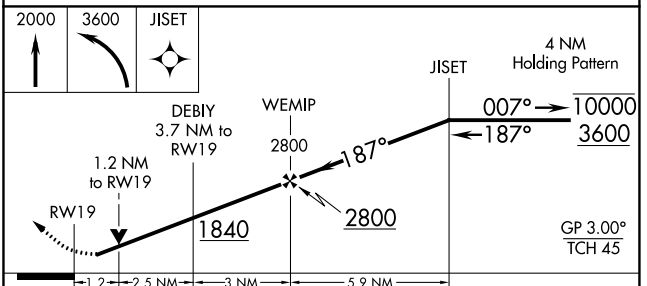

WAAS CH 48811 W19A	APP CRS 187°	Rwy Idg TDZE Apt Elev	6006 635 644
--	------------------------	-----------------------------	---

RNAV (GPS) RWY 19

RICHARD B RUSSELL RGNL - J H TOWERS FLD (RMG)

RNP APCH - GPS.		MISSED APPROACH: Climb to 2000 then climbing left turn to 3600 direct JISET and hold.
<p>⚠ Rwy 19 helicopter visibility reduction below 3/4 SM NA. For uncompensated Baro-VNAV systems, LNAV/VNAV NA below -7°C or above 54°C. Circling NA west of Rwy 1-19 at night. Circling NA northwest of Rwy 7 and 19.</p>		

ASOS 119.925	ATLANTA CENTER 124.5 270.325	GCO 121.725	UNICOM 122.725 (CTAF)
------------------------	--	-----------------------	---------------------------------

SE-4, 13 JUN 2024 to 11 JUL 2024

SE-4, 13 JUN 2024 to 11 JUL 2024

ELEV 644	D	TDZE 635
----------	----------	----------

CATEGORY	A	B	C	D
LPV DA		995-1	360 (400-1)	
LNAV/VNAV DA		1003-1	368 (400-1)	
LNAV MDA	1040-1	405 (400-1)	1040-1½	405 (400-1½)
C CIRCLING	1140-1 496 (500-1)	1200-1 556 (600-1)	1480-2½ 836 (900-2½)	1840-3 1196 (1200-3)