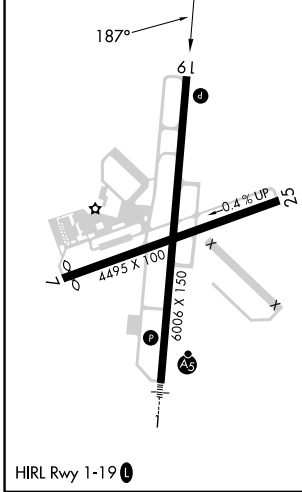

WAAS CH 48811 W19A	APP CRS 187°	Rwy Idg TDZE Apt Elev	6006 635 644
--	------------------------	-----------------------------	---

RNAV (GPS) RWY 19

RICHARD B RUSSELL RGNL - J H TOWERS FLD (RMG)

RNP APCH - GPS.		MISSED APPROACH: Climb to 2000 then climbing left turn to 3600 direct JISET and hold.
<p>⚠ Rwy 19 helicopter visibility reduction below 3/4 SM NA. For uncompensated Baro-VNAV systems, LNAV/VNAV NA below -7°C or above 54°C. Circling NA west of Rwy 1-19 at night. Circling NA northwest of Rwy 7 and 19.</p>		

ASOS 119.925	ATLANTA CENTER 124.5 270.325	GCO 121.725	UNICOM 122.725 (CTAF)
------------------------	--	-----------------------	---------------------------------

SE-4, 13 JUN 2024 to 11 JUL 2024

SE-4, 13 JUN 2024 to 11 JUL 2024

ELEV 644	D	TDZE 635
----------	----------	----------

CATEGORY	A	B	C	D
LPV DA		995-1	360 (400-1)	
LNAV/VNAV DA		1003-1	368 (400-1)	
LNAV MDA	1040-1	405 (400-1)	1040-1½	405 (400-1½)
C CIRCLING	1140-1 496 (500-1)	1200-1 556 (600-1)	1480-2½ 836 (900-2½)	1840-3 1196 (1200-3)

RNAV (GPS) RWY 19