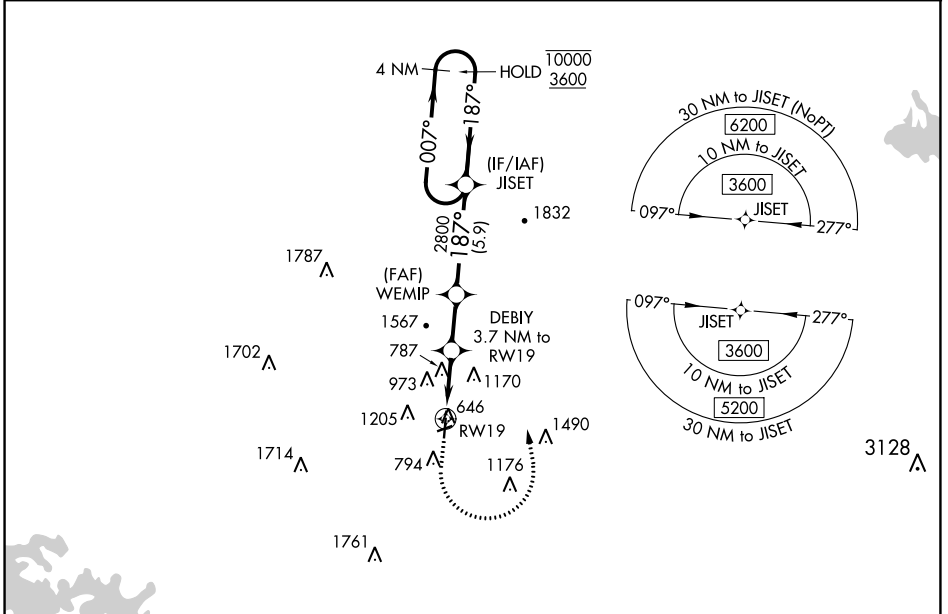

WAAS CH 48811 W19A	APP CRS 187°	Rwy Idg TDZE Apt Elev	6006 635 644
--	------------------------	-----------------------------	---

RNAV (GPS) RWY 19

RICHARD B RUSSELL RGNL - J H TOWERS FLD (RMG)

RNP APCH - GPS.		MISSED APPROACH: Climb to 2000 then climbing left turn to 3600 direct JISET and hold.
<p>⚠ Rwy 19 helicopter visibility reduction below 3/4 SM NA. For uncompensated Baro-VNAV systems, LNAV/VNAV NA below -7°C or above 54°C. Circling NA west of Rwy 1-19 at night. Circling NA northwest of Rwy 7 and 19.</p>		

ASOS 119.925	ATLANTA CENTER 124.5 270.325	GCO 121.725	UNICOM 122.725 (CTAF)
------------------------	--	-----------------------	---------------------------------

SE-4, 13 JUN 2024 to 11 JUL 2024

SE-4, 13 JUN 2024 to 11 JUL 2024

ELEV 644	D	TDZE 635
----------	----------	----------

CATEGORY	A	B	C	D
LPV DA		995-1	360 (400-1)	
LNAV/VNAV DA		1003-1	368 (400-1)	
LNAV MDA	1040-1	405 (400-1)	1040-1½	405 (400-1½)
C CIRCLING	1140-1 496 (500-1)	1200-1 556 (600-1)	1480-2½ 836 (900-2½)	1840-3 1196 (1200-3)

RNAV (GPS) RWY 19