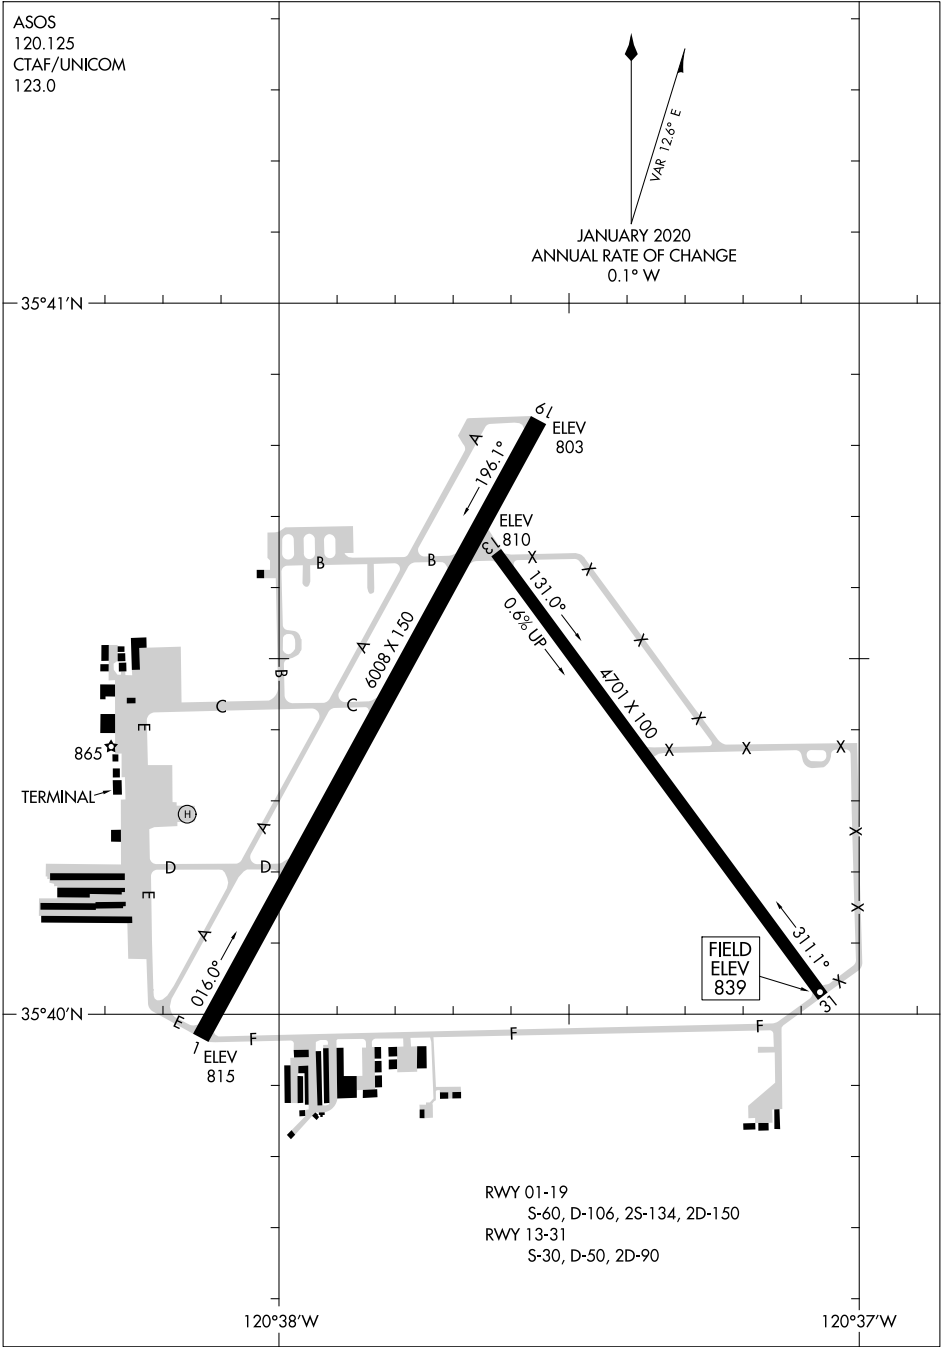

# AIRPORT DIAGRAM

AL-858 (FAA)

PASO ROBLES MUNI (P.R.B)  
PASO ROBLES, CALIFORNIA

ASOS  
120.125  
CTAF/UNICOM  
123.0

JANUARY 2020  
ANNUAL RATE OF CHANGE  
0.1° W

SW-3, 13 JUN 2024 to 11 JUL 2024

SW-3, 13 JUN 2024 to 11 JUL 2024

RWY 01-19  
S-60, D-106, 2S-134, 2D-150  
RWY 13-31  
S-30, D-50, 2D-90

# AIRPORT DIAGRAM

20086

PASO ROBLES, CALIFORNIA  
PASO ROBLES MUNI (P.R.B)