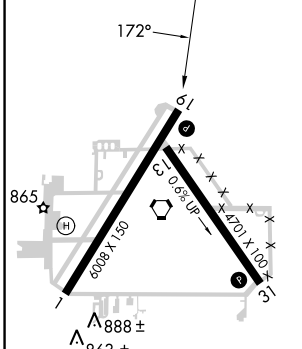

VORTAC PRB 114.3	APP CRS 172°	Rwy ldg TDZE Apt Elev	6008 812 839
Chan 90			

VOR RWY 19

PASO ROBLES MUNI (P.R.B)

DME required.

MISSED APPROACH: Climb to 1300 then climbing left turn to 4500 on heading 032° and PRB R-077 to JEBNO 12.5 DME and hold, continue climb-in-hold to 4500.

ASOS 120.125	OAKLAND CENTER 128.7 307.0	UNICOM 123.0 (CTAF) 0
------------------------	--------------------------------------	---------------------------------

ELEV 839	TDZE 812
----------	----------

REIL Rwy 19
MIRL Rwy 13-31 0
HIRL Rwy 1-19 0